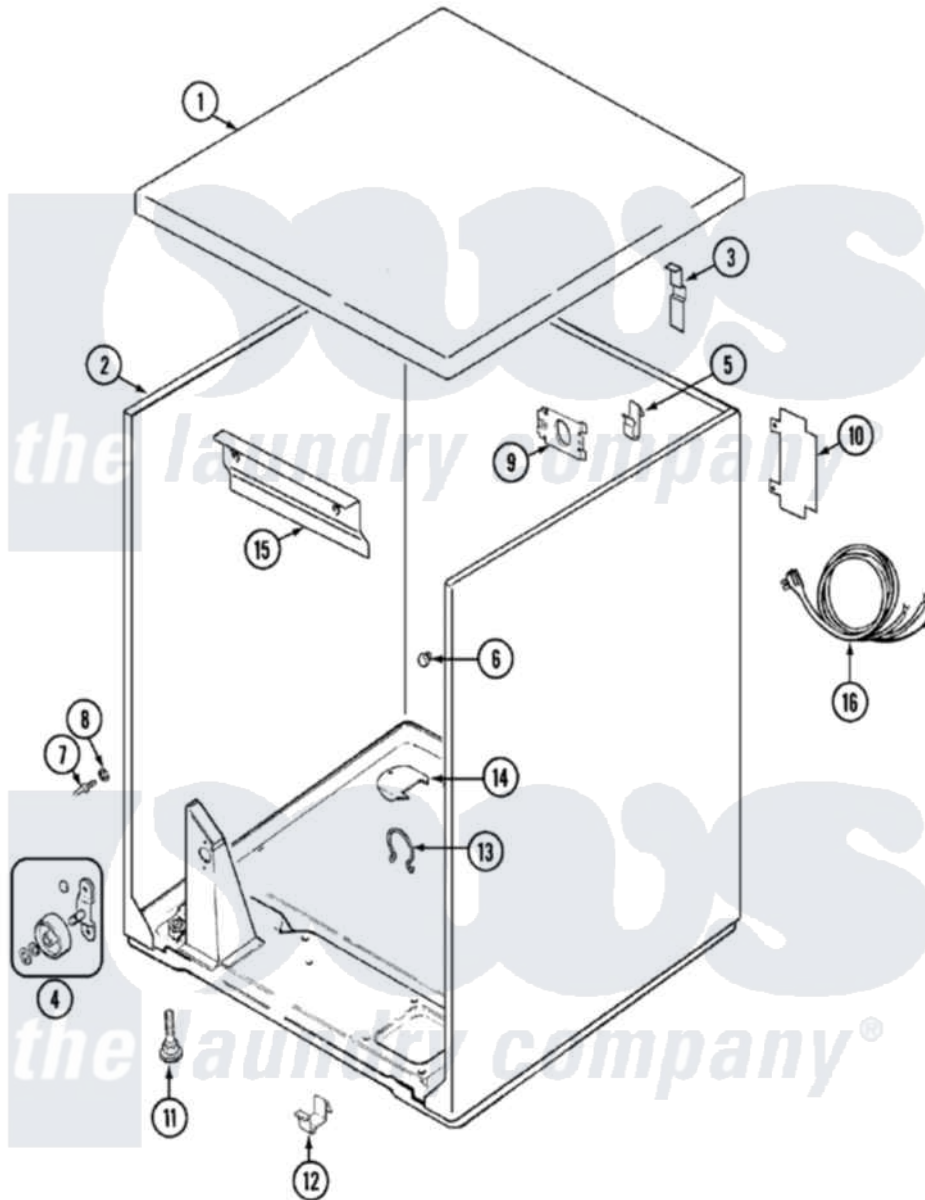

Magic Chef CYE4000AYW 01 - CABINET

Magic Chef [Residential Magic Chef CYE4000AYW Dryer Parts](#) Parts Diagram 01 - CABINET
 Click on the part number to view part

Item	Original Part Number	Replaced By	Status	Part Description
1	31001423			Top, Cabinet
2	53-2559	31001714		Cabinet And Base Assembly
"	31001714			Cabinet And Base Assembly
3	63-5712			Hinge, Cabinet Top
"	25-3092	90767		Screw, 8A X 3/8 HeX Washer Head Tapping
4	LA-1008			Rr Roller Kit
"	LA-1007	12002126		Reinforcement Brace/Glide Kit
5	25-3034			Clip, Wiring
6	33-2653			Bumper, Cabinet
7	53-0643			Pin, Locator
8	53-0200			Sleeve, Locator Pin
"	25-0224	3400029		Nut, Adapter Plate
10	53-0284			Cover, Terminal
"	25-7857	90767		Screw, 8A X 3/8 HeX Washer Head Tapping
11	63-5519		Not Available	LEG, LEVELING

12	53-0120		Clip, Front Panel
13	25-7027	16515	Clip
14	25-7741	W10116760	Screw
"	53-1921		Shield, Wiring
15	25-3457		Screw, Sems
"	53-0133		Shield, Heat