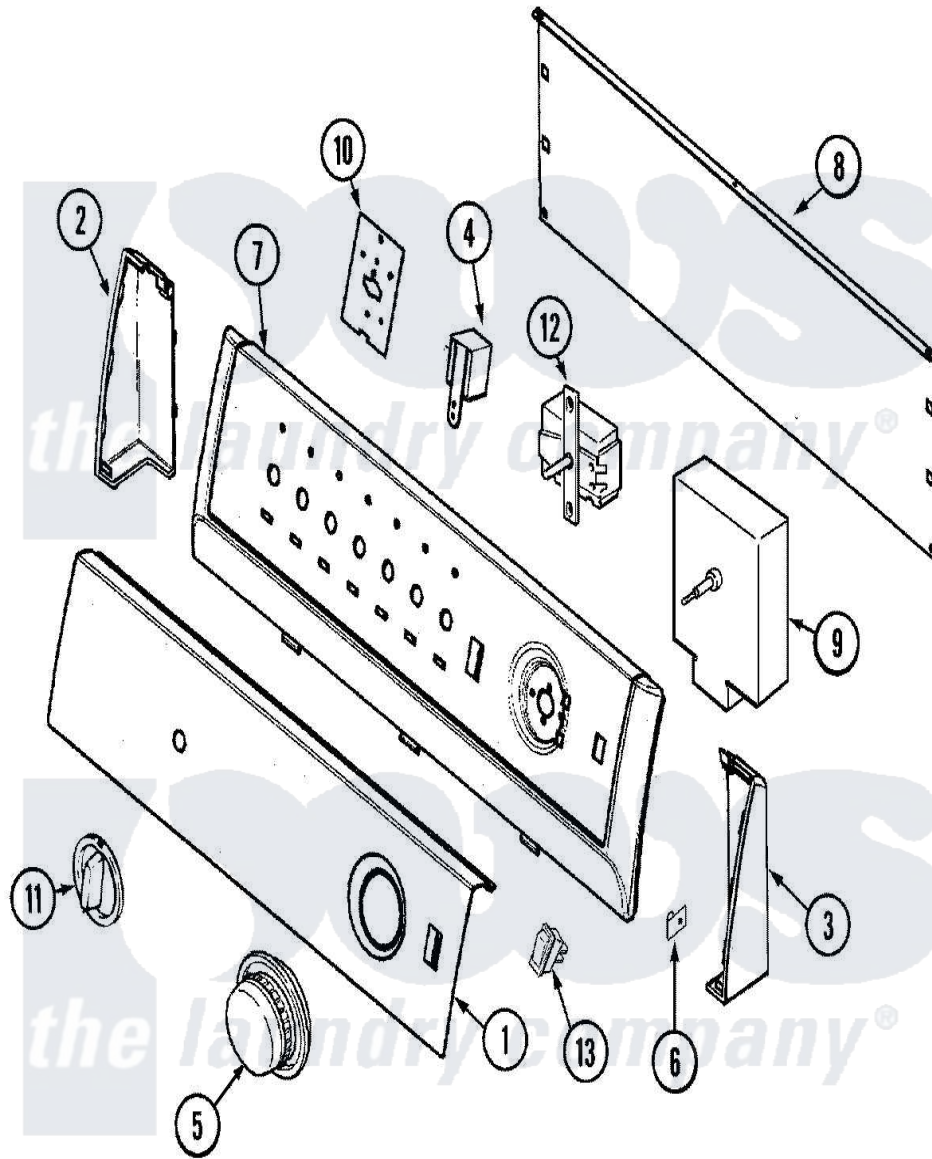

# Magic Chef CYE4000AYW 02 - CONTROL PANEL

Magic Chef [Residential Magic Chef CYE4000AYW Dryer Parts](#) Parts Diagram 02 - CONTROL PANEL  
 Click on the part number to view part

Item	Original Part Number	Replaced By	Status	Part Description
1	<a href="#">31001384</a>			Panel, Control
2	<a href="#">21001546</a>			Endcap, Panel
"	25-3092	<a href="#">90767</a>		Screw, 8A X 3/8 HeX Washer Head Tapping
3	25-3092	<a href="#">90767</a>		Screw, 8A X 3/8 HeX Washer Head Tapping
"	<a href="#">21001547</a>			Endcap, Panel
4	<a href="#">53-1639</a>			Buzzer Assembly
5	<a href="#">31001388</a>			Knob/Skirt, Timer
6	<a href="#">25-7851</a>			Speedclip, End Cap To Top
7	<a href="#">21001553</a>			Frame
8	<a href="#">21001527</a>			Shield, Rear
"	<a href="#">25-3457</a>			Screw, Sems
"	25-3092	<a href="#">90767</a>		Screw, 8A X 3/8 HeX Washer Head Tapping
9	53-1815	<a href="#">31001513</a>		Timer
"	63-6743	<a href="#">31001484</a>		Resistor Assembly

10	<a href="#">21001517</a>		Shield, Control
11	<a href="#">21001544</a>		Knob, Selector
12	31001348	<a href="#">31001449</a>	Switch, Selector
13	<a href="#">21001902</a>		Switch, Rocker
NI	16000327		Not Available
			GUIDE, QUICK REF. - MAYTAG
"	31001414		Not Available
			MANUAL, USE & CARE
"	31001460		Not Available
			MANUAL, USE & CARE (SPAN)
"	21001419		Not Available
			MANUAL, LAUNDERING TIPS