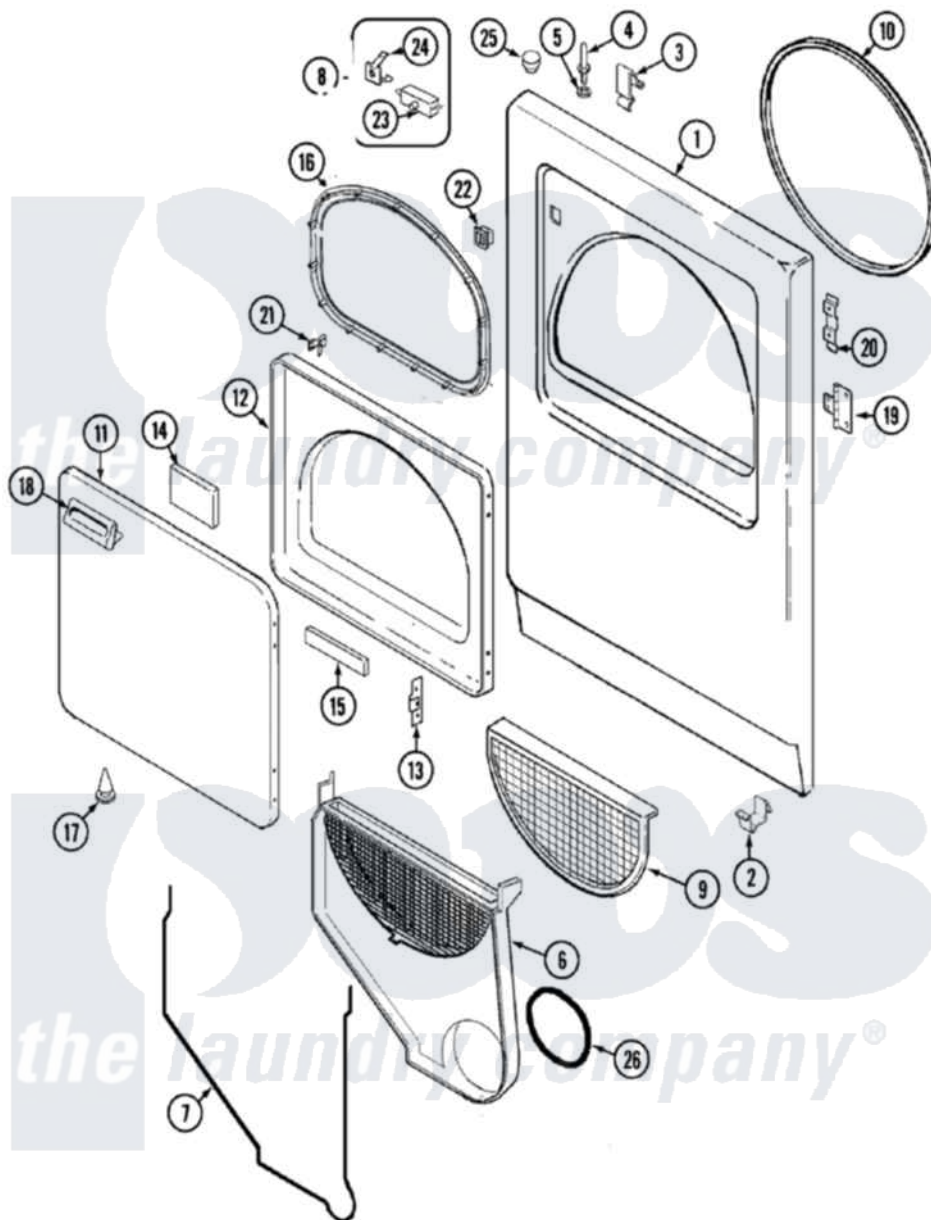

Magic Chef CYE4000AYW 03 - DOOR

Magic Chef [Residential Magic Chef CYE4000AYW Dryer Parts](#) Parts Diagram 03 - DOOR
 Click on the part number to view part

Item	Original Part Number	Replaced By	Status	Part Description
1	12001189	31001771		Panel, Front
2	53-0120			Clip, Front Panel
3	25-7220			Clip, Cabinet Top
4	53-0643			Pin, Locator
5	53-0200			Sleeve, Locator Pin
"	25-0224	3400029		Nut, Adapter Plate
6	12001324			Duct Kit, Collector
"	25-7810	415013-35		Screw
7	53-0204			Seal
8	LA-1005			Switch Kit
9	53-0918			Filter, Lint
10	53-0281	31001747		Seal Assembly
11	25-7770	3196169		Screw, Element
"	53-0154			Panel, Outer Door
12	53-0912		Not Available	PANEL, INNER DOOR (WHT)
13	53-0119			Clip, Hinge

14	53-1490		Door Pad
15	53-1491		Door Pad
16	53-0648	31001529	Seal, Door
17	25-7889		Plug Button
18	25-7810	415013-35	Screw
"	53-0927		Handle, Door
19	25-7809		Screw, No.6-20 1/2 Flthd Torx
"	53-1492		Hinge, Dryer Door
20	53-0121	Not Available	TWIN NUT
21	53-2364	LA-1003	Door Catch Kit
"	LA-1003		Door Catch Kit
22	53-0187	LA-1003	Door Catch Kit
23	53-0147	53-0148	Switch, Door
24	63-5990	31001319	Clip, Switch
25	33-2653		Bumper, Cabinet
26	53-0203	12001324	Duct Kit, Collector