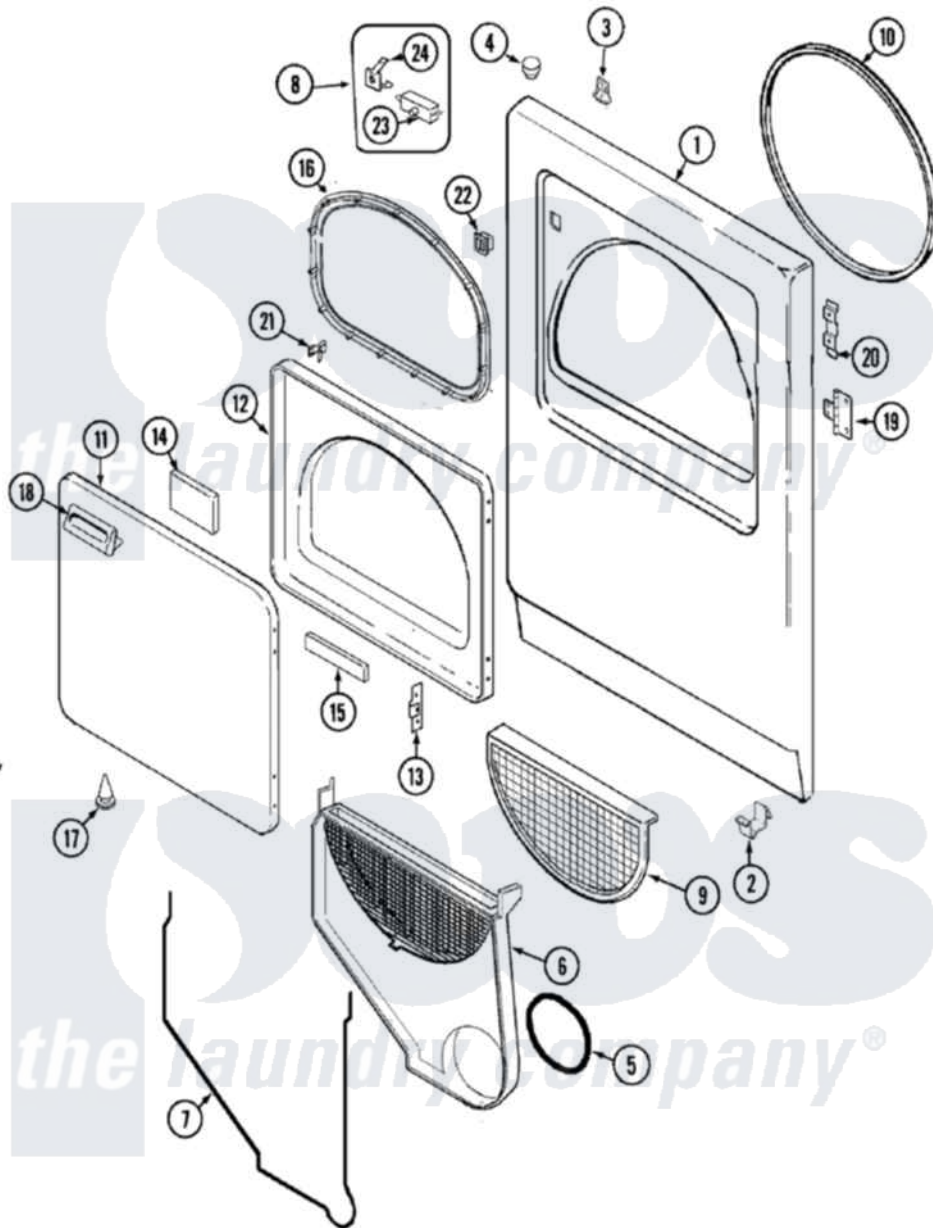

Magic Chef CYE4000AYW 04 - DOOR (SERIES 11)

Magic Chef [Residential Magic Chef CYE4000AYW Dryer Parts](#) Parts Diagram 04 - DOOR (SERIES 11)
 Click on the part number to view part

Item	Original Part Number	Replaced By	Status	Part Description
1	53-0726	31001771		Panel, Front
2	53-0120			Clip, Front Panel
3	31001526			Lock, Top
4	33-2653			Bumper, Cabinet
5	53-0203	12001324		Duct Kit, Collector
6	25-7810	415013-35		Screw
"	12001324			Duct Kit, Collector
7	53-0204			Seal
8	LA-1005			Switch Kit
9	53-0918			Filter, Lint
10	53-0281	31001747		Seal Assembly
11	25-7770	3196169		Screw, Element
"	53-0154			Panel, Outer Door
12	53-0912		Not Available	PANEL, INNER DOOR (WHT)
13	53-0119			Clip, Hinge
14	53-1490			Door Pad

15	53-1491		Door Pad
16	53-0648	31001529	Seal, Door
17	25-7889		Plug Button
18	25-7810	415013-35	Screw
"	53-0927		Handle, Door
19	25-7809		Screw, No.6-20 1/2 Flthd Torx
"	53-1492		Hinge, Dryer Door
20	53-0121	Not Available	TWIN NUT
21	53-2364	LA-1003	Door Catch Kit
22	53-0187	LA-1003	Door Catch Kit
23	53-0147	53-0148	Switch, Door
24	63-5990	31001319	Clip, Switch