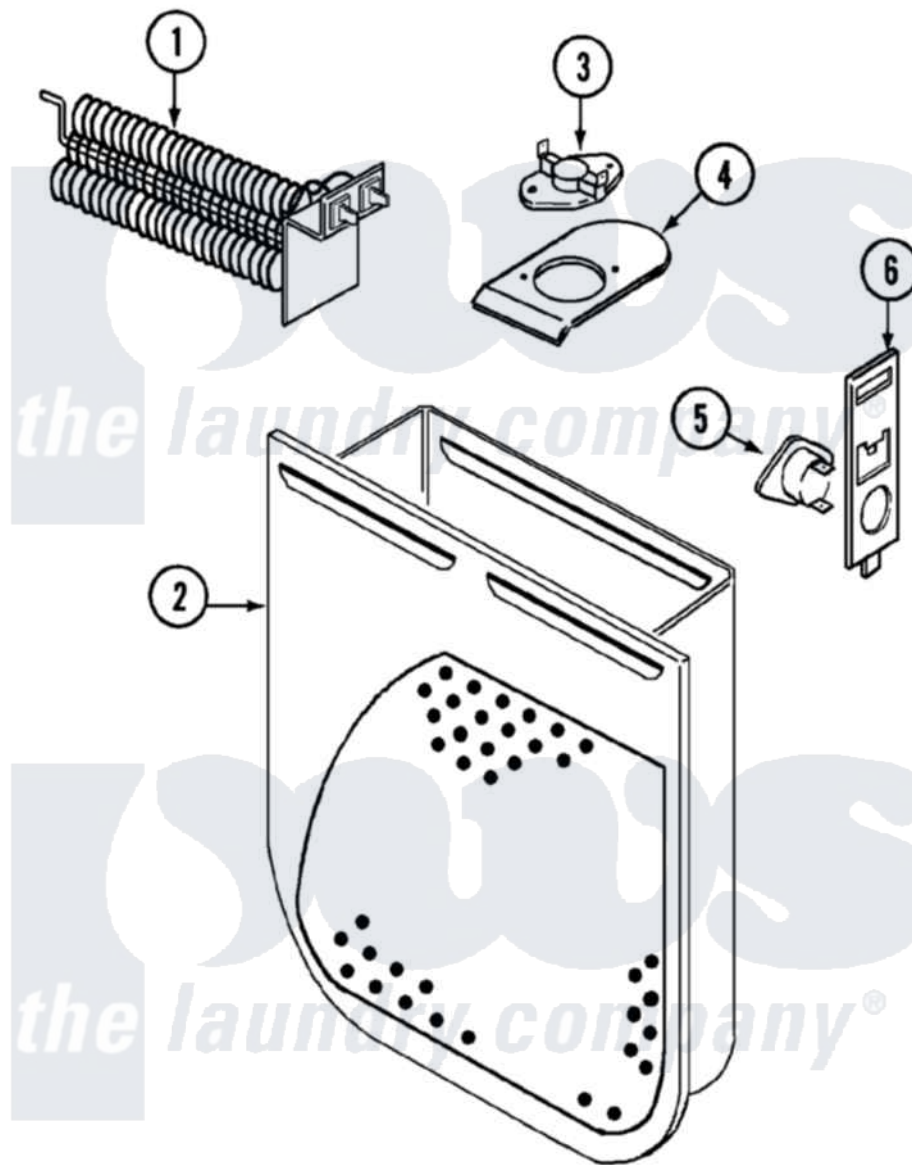

Magic Chef CYE4000AYW 05 - HEATER

Magic Chef [Residential Magic Chef CYE4000AYW Dryer Parts](#) Parts Diagram 05 - HEATER
 Click on the part number to view part

| Item | Original Part Number | Replaced By | Status | Part Description |
|------|-------------------------|---------------------------|--------|---------------------------|
| 1 | 53-1641 | LA-1044 | | Element |
| " | 25-7863 | | | Screw |
| 2 | 53-1232 | | | Heater Housing Assembly |
| 3 | 53-0771 | | | Thermostat, Hi-Limit |
| " | 25-3083 | 212951 | | Screw, No.6-32 X 1/4 Inch |
| 4 | 53-0285 | | | Bracket, Thermostat |
| " | 25-7741 | W10116760 | | Screw |
| 5 | LA-1053 | | | Fuse Kit, Thermal |
| 6 | 53-1181 | | | Bracket, Thermal Fuse |