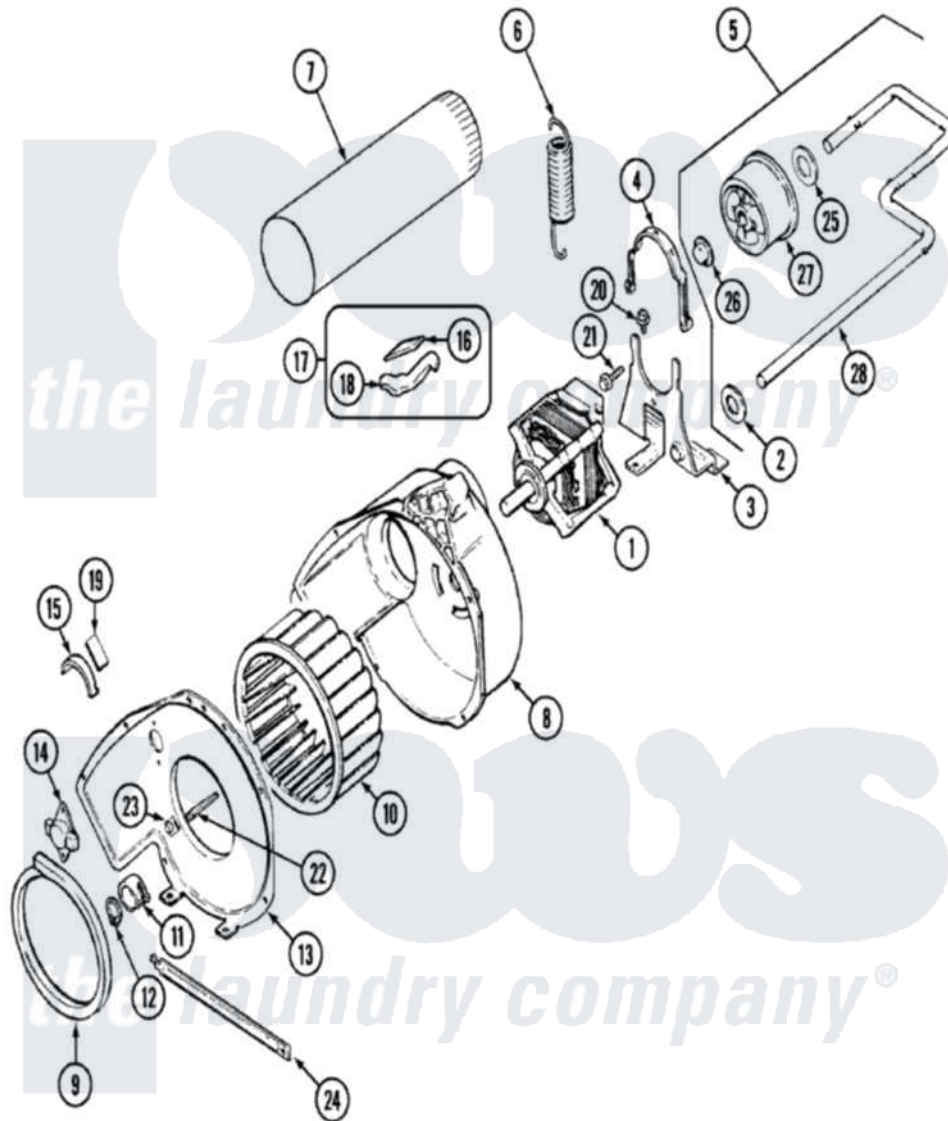

Magic Chef CYE4000AYW 06 - MOTOR & DRIVE

Magic Chef [Residential Magic Chef CYE4000AYW Dryer Parts](#) Parts Diagram 06 - MOTOR & DRIVE
 Click on the part number to view part

Item	Original Part Number	Replaced By	Status	Part Description
1	31001316	W10410996		Motor-Drve
"	53-0932	31001535		Pulley, Motor
2	25-7815			Washer
3	25-7732	681414		Screw, 10AB X 1/2
"	53-1932	31001570		Bracket, Motor
4	53-0214	660658		Clamp, Motor Mounting 343481 685441
5	53-2287			Idler Assembly
6	53-2209	31001465		Spring, Idler
7	25-2134	W10116760		Screw
"	53-0134			Duct, Exhaust
8	53-1801			Housing, Blower
9	53-0203	12001324		Duct Kit, Collector
10	31001317			Wheel, Blower
11	25-7823	312967		Clamp, Blower Housing
12	25-7855			Ring, Retaining
13	25-7435	33002917		Screw, No.10-16

"	53-1934		Cover, Blower Housing
14	31001192		Thermostat, Control
"	25-2134	W10116760	Screw
15	53-2273	31001470	Glide, Tumbler
16	53-0724	31001356	Pad, Glide
17	LA-1006		Glide Kit, Tumbler
18	53-2272	31001469	Glide, Tumbler
19	53-1684	31001356	Pad, Glide
20	25-7963	31001571	Screw, 10-24 x 0700 Hxwshrd Ty
21	25-7674		Screw
22	53-1026		Guide, Vane Inlet
23	25-3457		Screw, Sems
24	53-1625		Brace, Tumbler Support
25	25-7815		Washer
26	25-7957		Pushnut
27	53-1628	31001344	Pulley, Idler
28	53-2250	53-2287	Idler Assembly