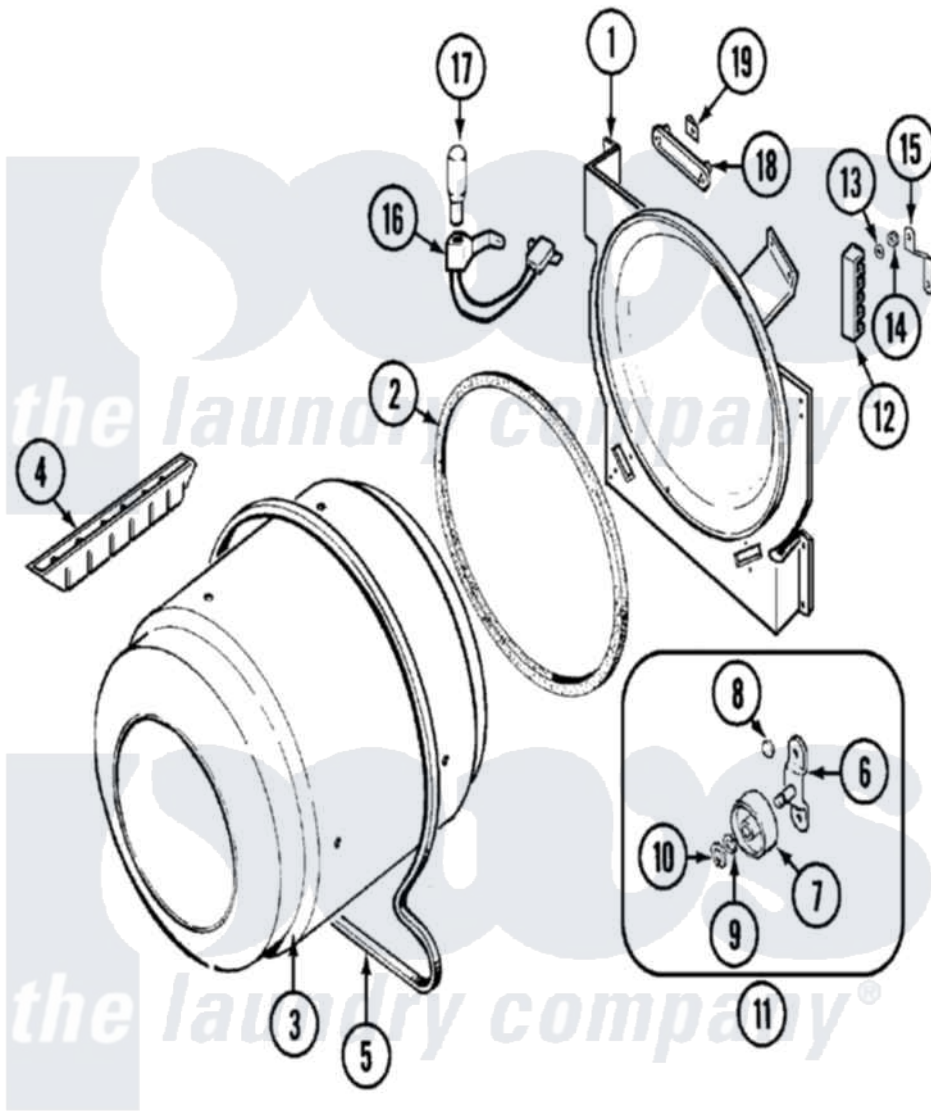

# Magic Chef CYE4000AYW 07 - TUMBLER

Magic Chef [Residential Magic Chef CYE4000AYW Dryer Parts](#) Parts Diagram 07 - TUMBLER  
 Click on the part number to view part

Item	Original Part Number	Replaced By	Status	Part Description
1	25-7733	<a href="#">681414</a>		Screw, 10AB X 1/2
"	<a href="#">LA-1054</a>			Dryer Bulkhead Kit
2	53-0281	<a href="#">31001747</a>		Seal Assembly
3	<a href="#">53-1250</a>			Cylinder
4	25-7759	<a href="#">3196164</a>		Screw
"	Y02100002		Not Available	BAFFLE (WHT)
5	31531589	<a href="#">341241</a>		Belt
6	25-7101	<a href="#">3351614</a>		Screw, Gearcase Cover Mounting
"	<a href="#">53-0197</a>			Support Assembly-Cylinder Rear
7	<a href="#">31001096</a>			Roller
8	<a href="#">25-7813</a>			Spacer
9	<a href="#">25-7814</a>			Washer
10	<a href="#">25-7854</a>			Ring, Retaining
11	<a href="#">LA-1008</a>			Rr Roller Kit
12	<a href="#">53-1518</a>			Block, Terminal

"	25-7952	<a href="#">3400074</a>	Screw
13	<a href="#">25-3122</a>		Washer, Flat
14	25-7808	<a href="#">21001837</a>	Nut, Lock W/Nylon Insert
"	25-0027	<a href="#">112432</a>	Nut
15	53-0965	Not Available	STRAP, GROUND
16	<a href="#">53-1580</a>		Receptacle Assembly
"	<a href="#">25-3457</a>		Screw, Sems
17	53-0570	<a href="#">A3167501</a>	Lamp Oven, Int.
18	<a href="#">53-0174</a>		Lens, Bulb
19	25-3562	<a href="#">3195558</a>	Nut