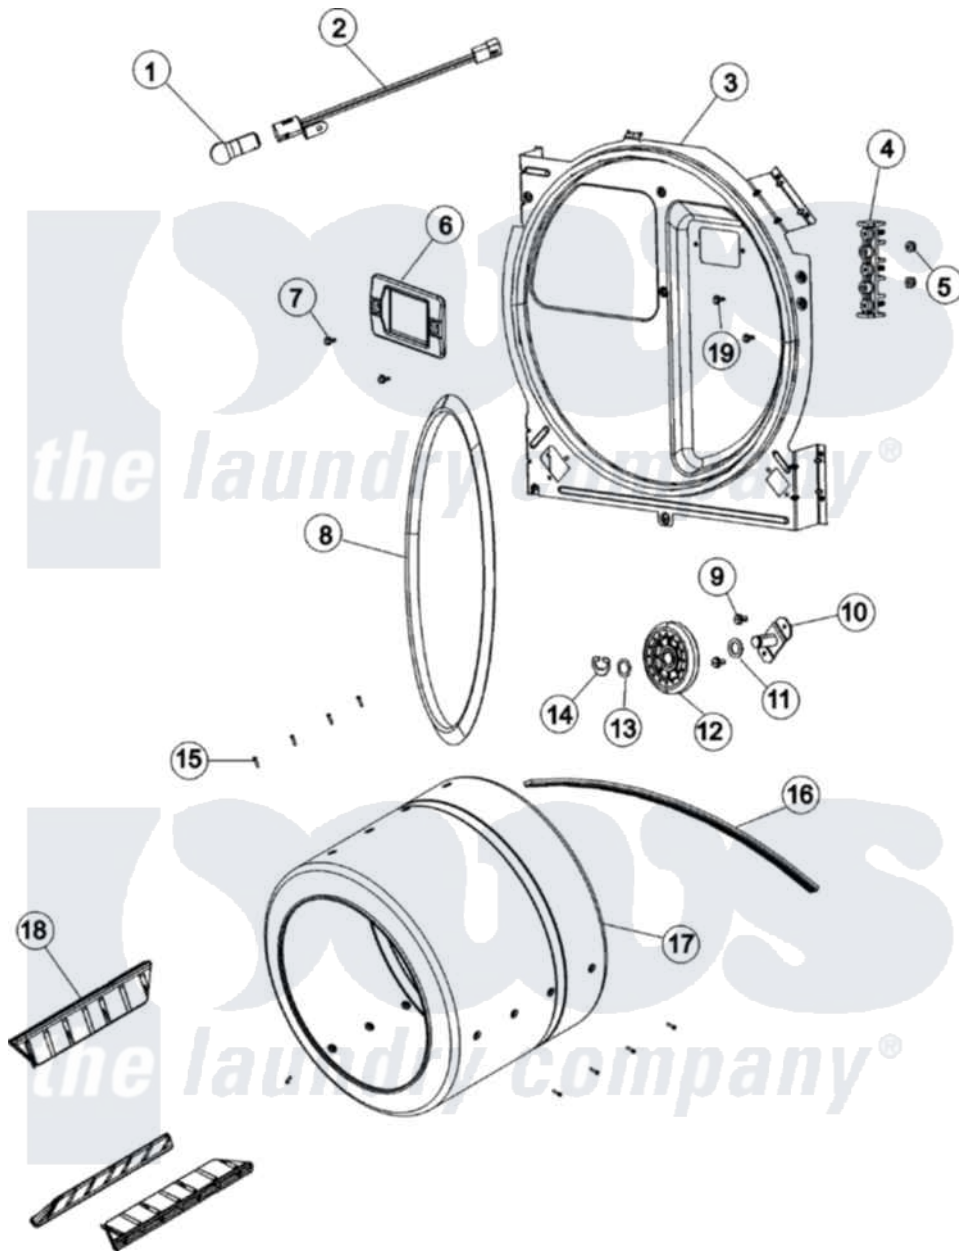

# Magic Chef CYE4000AYW 08 - TUMBLER (SERIES 12)

Magic Chef [Residential Magic Chef CYE4000AYW Dryer Parts](#) Parts Diagram 08 - TUMBLER (SERIES 12)  
 Click on the part number to view part

Item	Original Part Number	Replaced By	Status	Part Description
1	<a href="#">31001575</a>			Bulb, Cylinder Light
2	31001579		Not Available	RECEPTACLE ASM, CLYINDER LIGHT
3	<a href="#">31001581</a>			Bulkhead With Seal
4	<a href="#">53-1518</a>			Block, Terminal
5	25-0027	<a href="#">112432</a>		Nut
"	<a href="#">25-3122</a>			Washer, Flat
6	31001585		Not Available	LENS, CYLINDER LIGHT
7	31001580	<a href="#">313806</a>		Screw
8	31001548	<a href="#">31001747</a>		Seal Assembly
9	25-7101	<a href="#">3351614</a>		Screw, Gearcase Cover Mounting
10	<a href="#">53-0197</a>			Support Assembly-Cylinder Rear
11	<a href="#">31001583</a>			Spacer, Roller
12	<a href="#">31001096</a>			Roller
13	<a href="#">25-7814</a>			Washer

14	<a href="#">25-7854</a>		Ring, Retaining
15	25-7759	<a href="#">3196164</a>	Screw
16	31531589	<a href="#">341241</a>	Belt
17	<a href="#">53-1250</a>		Cylinder
18	53-1249	Not Available	BAFFLE, WHITE
19	25-7952	<a href="#">3400074</a>	Screw