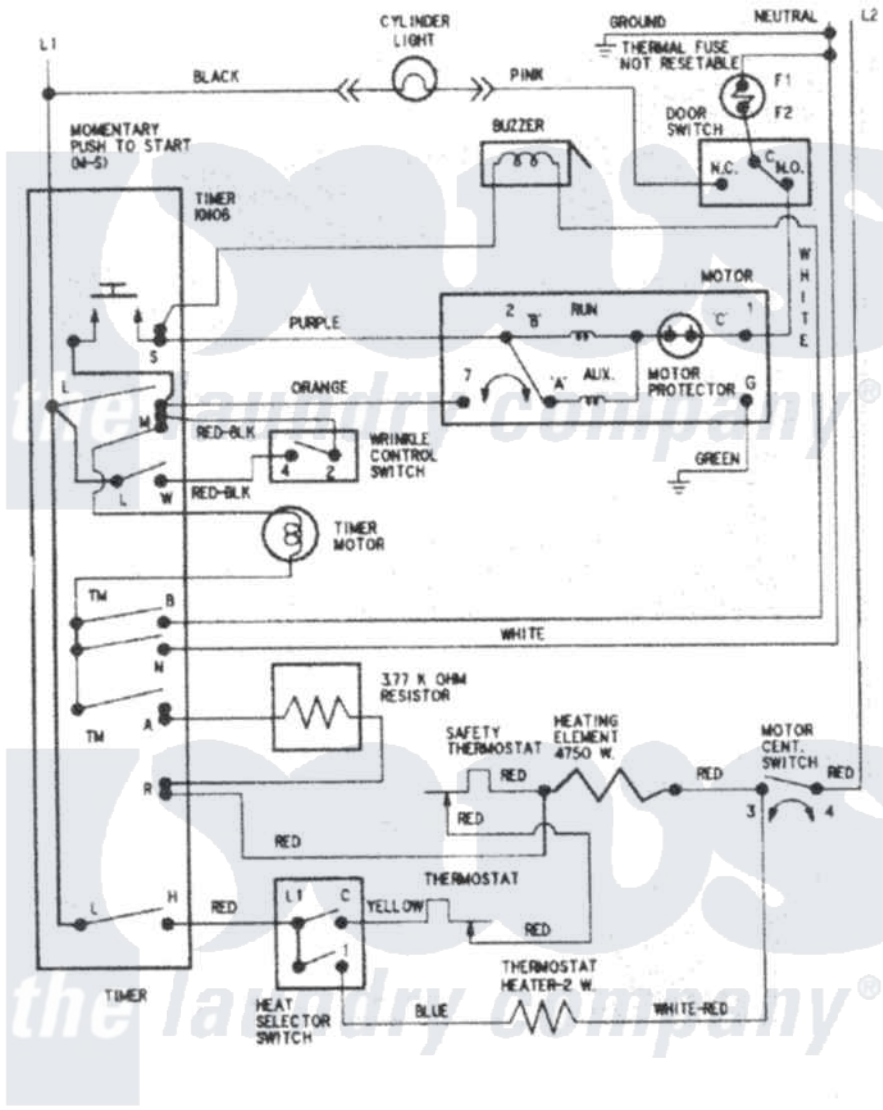

# Magic Chef CYE4000AYW 09 - WIRING INFORMATION

Magic Chef Residential Magic Chef CYE4000AYW Dryer Parts Parts Diagram 09 - WIRING INFORMATION  
 Click on the part number to view part

Item	Original Part Number	Replaced By	Status	Part Description
NI	15002632		Not Available	WIRING INFORMATION