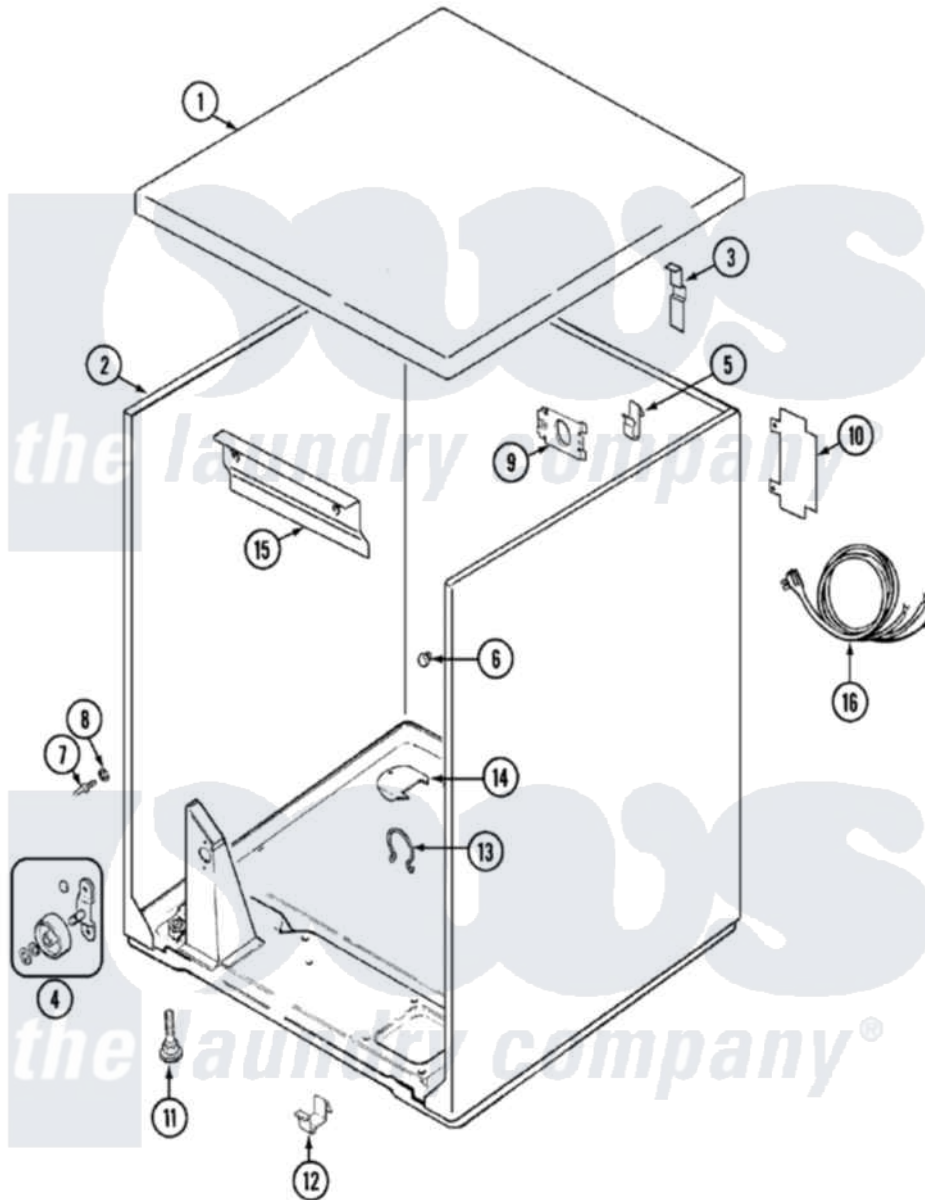

Magic Chef CYE4000AZS 01 - CABINET

Magic Chef [Residential Magic Chef CYE4000AZS Dryer Parts](#) Parts Diagram 01 - CABINET
 Click on the part number to view part

Item	Original Part Number	Replaced By	Status	Part Description
1	31001423			Top, Cabinet
2	53-2559	31001714		Cabinet And Base Assembly
3	63-5712			Hinge, Cabinet Top
"	25-3092	90767		Screw, 8A X 3/8 HeX Washer Head Tapping
4	LA-1007	12002126		Reinforcement Brace/Glide Kit
"	LA-1008			Rr Roller Kit
5	25-3034			Clip, Wiring
6	33-2653			Bumper, Cabinet
7	53-0643			Pin, Locator
8	25-0224	3400029		Nut, Adapter Plate
"	53-0200			Sleeve, Locator Pin
9	25-7828	489483		Screw 10-32 X 1/2
"	53-0135		Not Available	SUPPORT, POWER CORD
10	25-7857	90767		Screw, 8A X 3/8 HeX Washer Head Tapping
"	53-0284			Cover, Terminal

11	63-5519	Not Available	LEG, LEVELING
12	53-0120		Clip, Front Panel
13	25-7027	16515	Clip
14	25-7741	W10116760	Screw
"	53-1921		Shield, Wiring
15	25-3457		Screw, Sems
"	53-0133		Shield, Heat
16	63-6259	31001547	Cord, Power