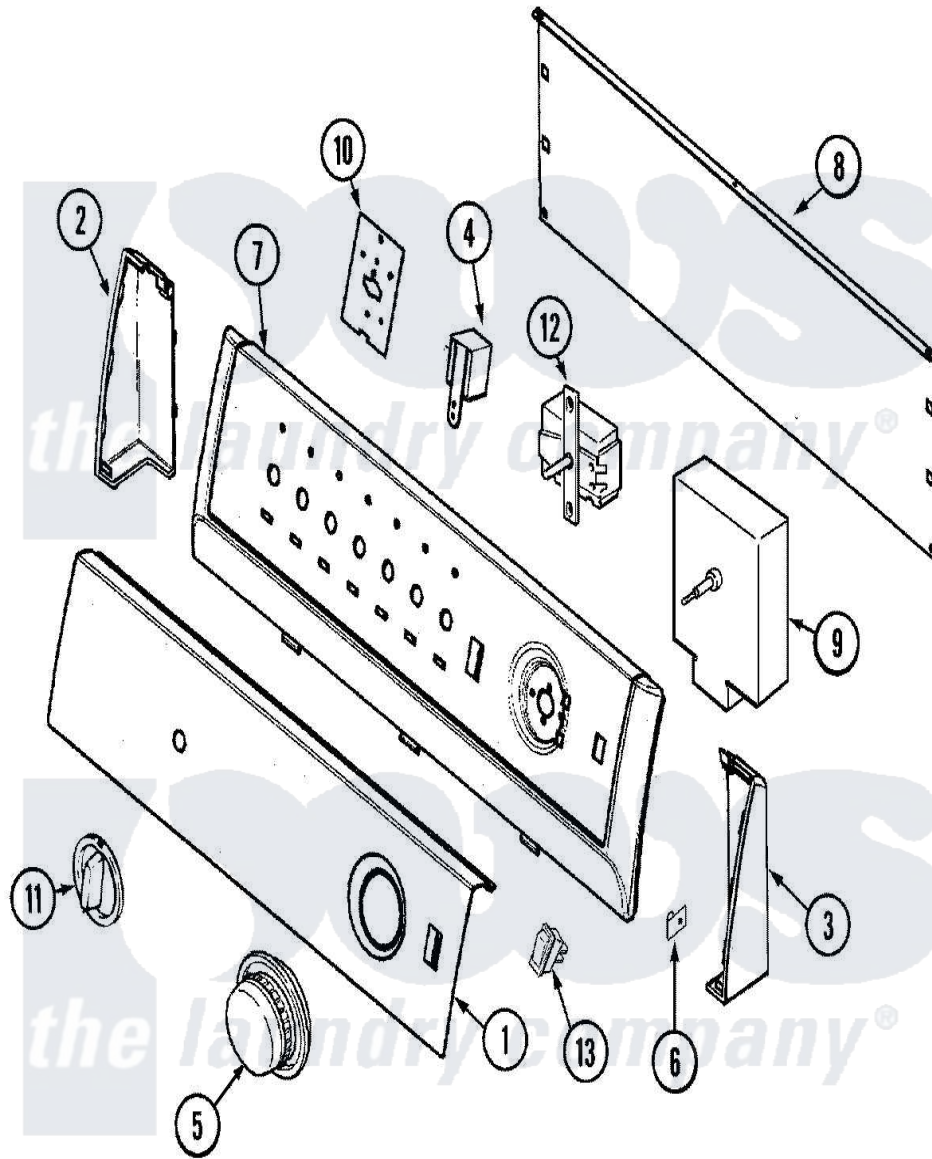

Magic Chef CYE4000AZS 02 - CONTROL PANEL

Magic Chef [Residential Magic Chef CYE4000AZS Dryer Parts](#) Parts Diagram 02 - CONTROL PANEL
 Click on the part number to view part

Item	Original Part Number	Replaced By	Status	Part Description
1	31001395			Panel, Control
2	21001546			Endcap, Panel
"	25-3092	90767		Screw, 8A X 3/8 HeX Washer Head Tapping
3	21001547			Endcap, Panel
"	25-3092	90767		Screw, 8A X 3/8 HeX Washer Head Tapping
4	53-1639			Buzzer Assembly
5	31001388			Knob/Skirt, Timer
6	25-7851			Speedclip, End Cap To Top
7	21001553			Frame
8	21001527			Shield, Rear
"	25-3457			Screw, Sems
"	25-3092	90767		Screw, 8A X 3/8 HeX Washer Head Tapping
9	53-1815	31001513		Timer
"	63-6743	31001484		Resistor Assembly

10	21001517		Shield, Control
11	21001544		Knob, Selector
12	31001348	31001449	Switch, Selector
13	21001902		Switch, Rocker
NI	16000327		Not Available
			GUIDE, QUICK REF. - MAYTAG
"	31001414		Not Available
			MANUAL, USE & CARE
"	31001415		Not Available
			MANUAL, USE & CARE (FRCH)
"	31001460		Not Available
			MANUAL, USE & CARE (SPAN)
"	21001419		Not Available
			MANUAL, LAUNDERING TIPS