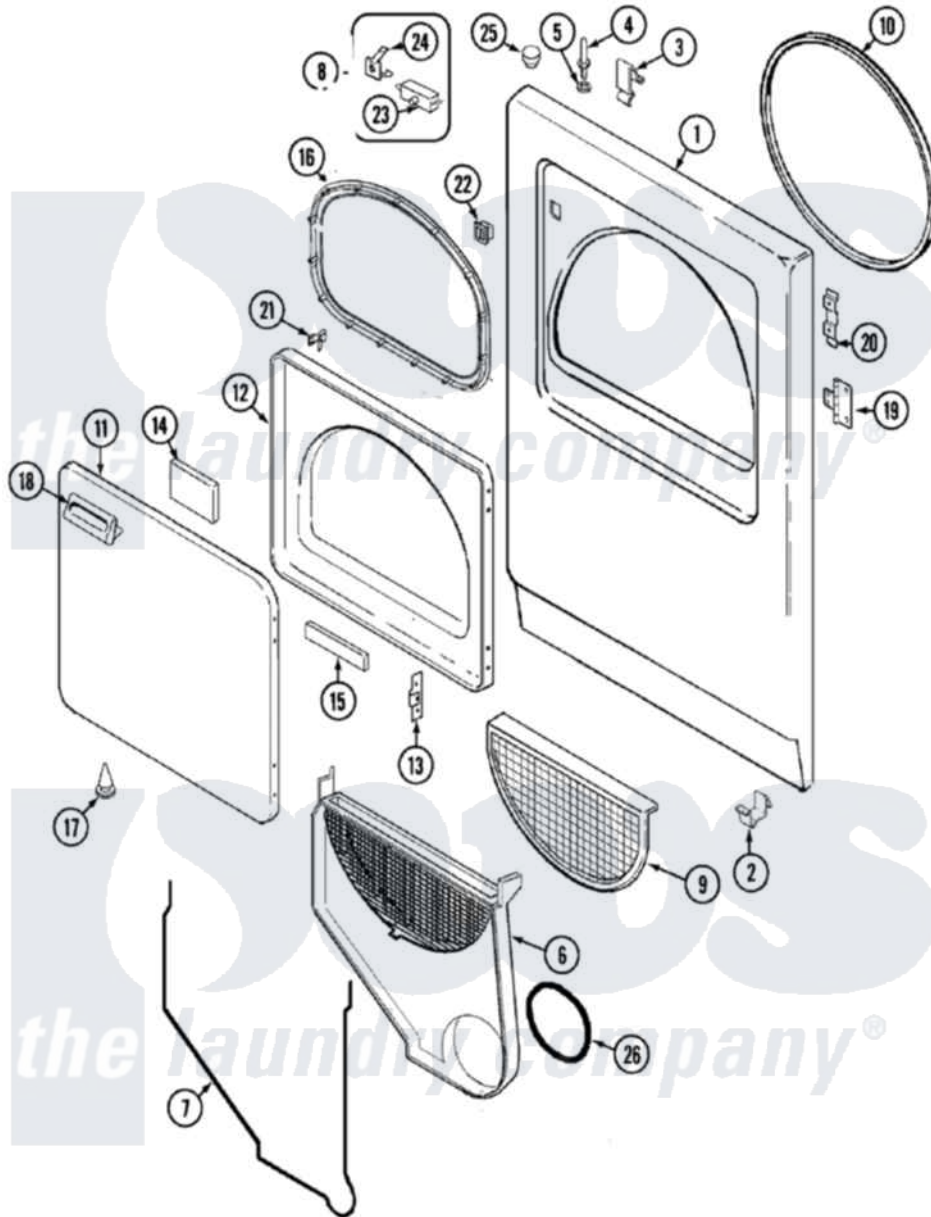

# Magic Chef CYE4000AZS 03 - DOOR

Magic Chef [Residential Magic Chef CYE4000AZS Dryer Parts](#) Parts Diagram 03 - DOOR  
 Click on the part number to view part

Item	Original Part Number	Replaced By	Status	Part Description
1	12001189	<a href="#">31001771</a>		Panel, Front
2	<a href="#">53-0120</a>			Clip, Front Panel
3	<a href="#">25-7220</a>			Clip, Cabinet Top
4	<a href="#">53-0643</a>			Pin, Locator
5	<a href="#">53-0200</a>			Sleeve, Locator Pin
"	25-0224	<a href="#">3400029</a>		Nut, Adapter Plate
6	<a href="#">12001324</a>			Duct Kit, Collector
"	25-7810	<a href="#">415013-35</a>		Screw
7	<a href="#">53-0204</a>			Seal
8	<a href="#">LA-1005</a>			Switch Kit
9	<a href="#">53-0918</a>			Filter, Lint
10	53-0281	<a href="#">31001747</a>		Seal Assembly
11	25-7770	<a href="#">3196169</a>		Screw, Element
"	<a href="#">53-0154</a>			Panel, Outer Door
12	53-0912		Not Available	PANEL, INNER DOOR (WHT)
13	<a href="#">53-0119</a>			Clip, Hinge

14	<a href="#">53-1490</a>		Door Pad
15	<a href="#">53-1491</a>		Door Pad
16	53-0648	<a href="#">31001529</a>	Seal, Door
17	<a href="#">25-7889</a>		Plug Button
18	25-7810	<a href="#">415013-35</a>	Screw
"	<a href="#">53-0927</a>		Handle, Door
19	<a href="#">25-7809</a>		Screw, No.6-20 1/2 Flthd Torx
"	<a href="#">53-1492</a>		Hinge, Dryer Door
20	53-0121	Not Available	TWIN NUT
21	53-2364	<a href="#">LA-1003</a>	Door Catch Kit
"	<a href="#">LA-1003</a>		Door Catch Kit
22	53-0187	<a href="#">LA-1003</a>	Door Catch Kit
23	53-0147	<a href="#">53-0148</a>	Switch, Door
24	63-5990	<a href="#">31001319</a>	Clip, Switch
25	<a href="#">33-2653</a>		Bumper, Cabinet
26	53-0203	<a href="#">12001324</a>	Duct Kit, Collector