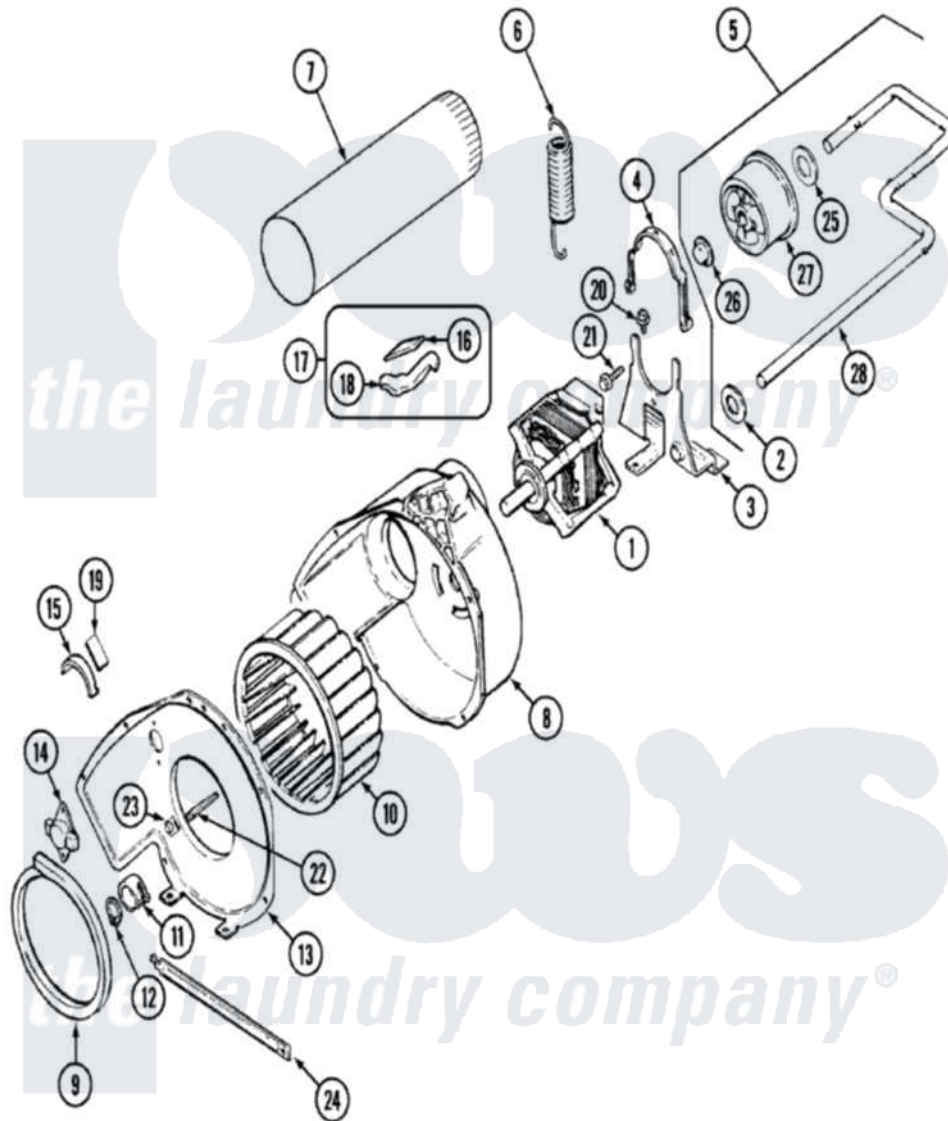

Magic Chef CYE4000AZS 05 - MOTOR & DRIVE

Magic Chef [Residential Magic Chef CYE4000AZS Dryer Parts](#) Parts Diagram 05 - MOTOR & DRIVE
 Click on the part number to view part

Item	Original Part Number	Replaced By	Status	Part Description
1	31001316	W10410996		Motor-Drve
"	53-0932	31001535		Pulley, Motor
2	25-7815			Washer
3	25-7732	681414		Screw, 10AB X 1/2
"	53-1932	31001570		Bracket, Motor
4	53-0214	660658		Clamp, Motor Mounting 343481 685441
5	53-2287			Idler Assembly
6	53-2209	31001465		Spring, Idler
7	25-2134	W10116760		Screw
"	53-0134			Duct, Exhaust
8	53-1801			Housing, Blower
9	53-0203	12001324		Duct Kit, Collector
10	31001317			Wheel, Blower
11	25-7823	312967		Clamp, Blower Housing
12	25-7855			Ring, Retaining
13	25-7435	33002917		Screw, No.10-16

"	53-1934		Cover, Blower Housing
14	31001192		Thermostat, Control
"	25-2134	W10116760	Screw
15	53-2273	31001470	Glide, Tumbler
16	53-0724	31001356	Pad, Glide
17	LA-1006		Glide Kit, Tumbler
18	53-2272	31001469	Glide, Tumbler
19	53-1684	31001356	Pad, Glide
20	25-7963	31001571	Screw, 10-24 x 0700 Hxwshrd Ty
21	25-7674		Screw
22	53-1026		Guide, Vane Inlet
23	25-3457		Screw, Sems
24	53-1625		Brace, Tumbler Support
25	25-7815		Washer
26	25-7957		Pushnut
27	53-1628	31001344	Pulley, Idler
28	53-2250	53-2287	Idler Assembly