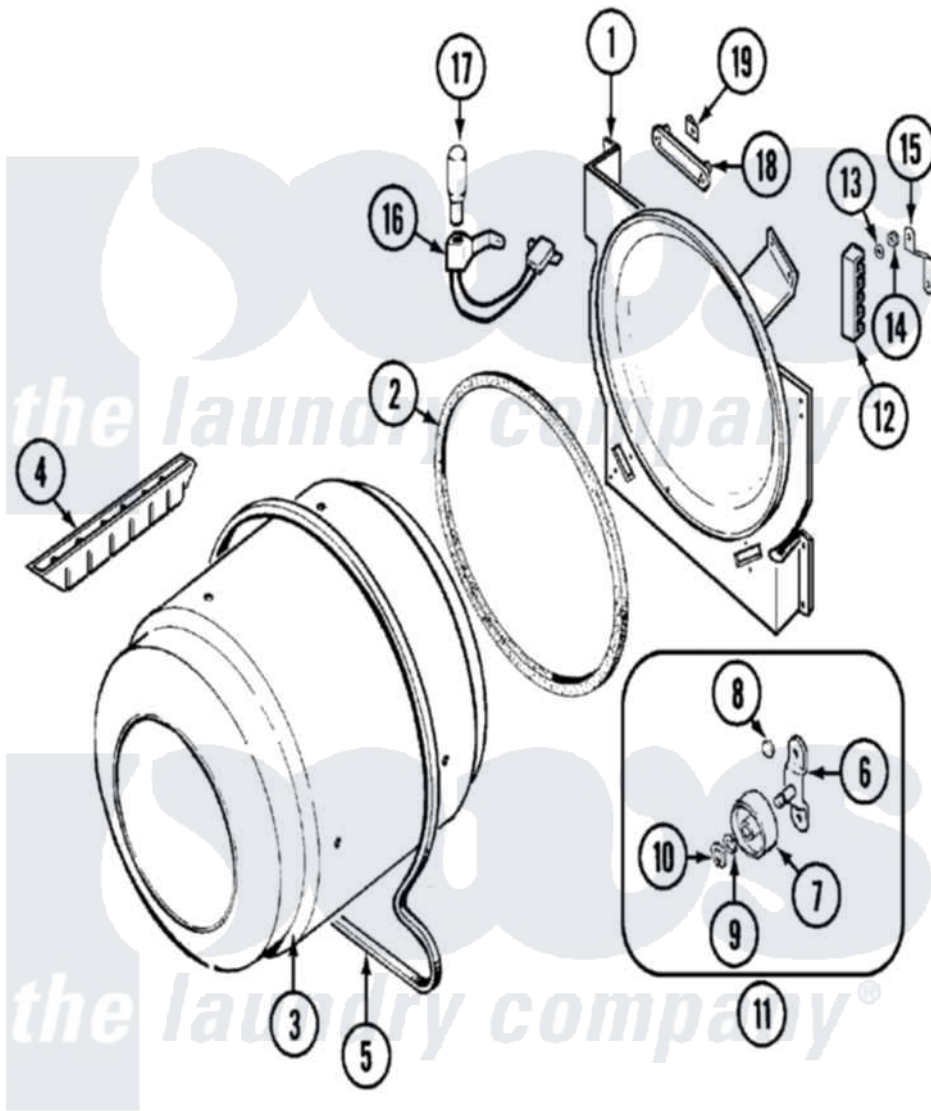

Magic Chef CYE4000AZS 06 - TUMBLER

Magic Chef [Residential Magic Chef CYE4000AZS Dryer Parts](#) Parts Diagram 06 - TUMBLER
 Click on the part number to view part

Item	Original Part Number	Replaced By	Status	Part Description
1	25-7733	681414		Screw, 10AB X 1/2
"	LA-1054			Dryer Bulkhead Kit
2	53-0281	31001747		Seal Assembly
3	53-1250			Cylinder
4	25-7759	3196164		Screw
"	Y02100002		Not Available	BAFFLE (WHT)
5	31531589	341241		Belt
6	25-7101	3351614		Screw, Gearcase Cover Mounting
"	53-0197			Support Assembly-Cylinder Rear
7	31001096			Roller
8	25-7813			Spacer
9	25-7814			Washer
10	25-7854			Ring, Retaining
11	LA-1008			Rr Roller Kit
12	53-1518			Block, Terminal

"	25-7952	3400074	Screw
13	25-3122		Washer, Flat
14	25-7808	21001837	Nut, Lock W/Nylon Insert
"	25-0027	112432	Nut
15	53-0965	Not Available	STRAP, GROUND
16	53-1580		Receptacle Assembly
"	25-3457		Screw, Sems
17	53-0570	A3167501	Lamp Oven, Int.
18	53-0174		Lens, Bulb
19	25-3562	3195558	Nut