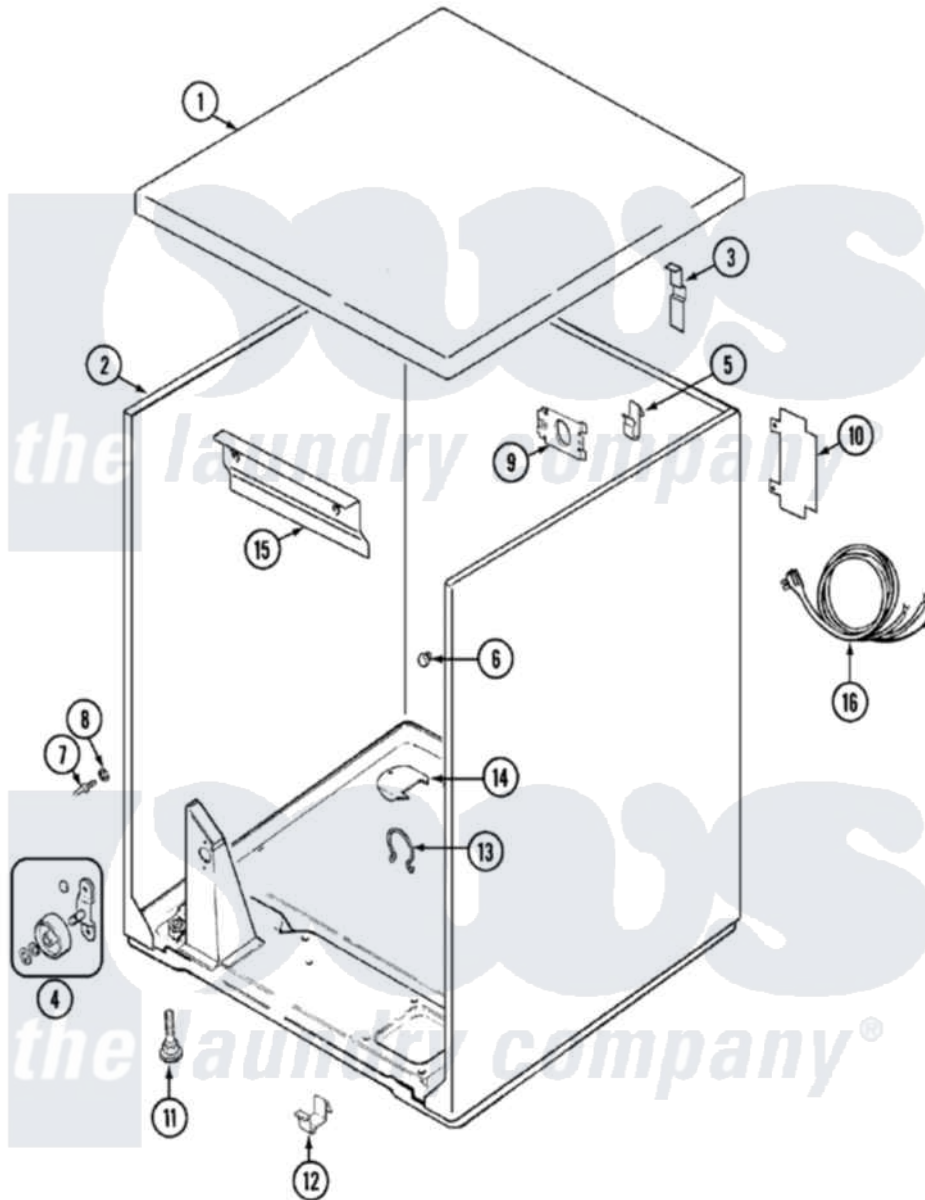

Magic Chef CYE4000AZW 01 - CABINET

Magic Chef [Residential Magic Chef CYE4000AZW Dryer Parts](#) Parts Diagram 01 - CABINET
 Click on the part number to view part

Item	Original Part Number	Replaced By	Status	Part Description
1	31001423			Top, Cabinet
2	53-2559	31001714		Cabinet And Base Assembly
"	31001714			Cabinet And Base Assembly
3	25-3092	90767		Screw, 8A X 3/8 HeX Washer Head Tapping
"	63-5712			Hinge, Cabinet Top
4	LA-1008			Rr Roller Kit
"	LA-1007	12002126		Reinforcement Brace/Glide Kit
5	25-3034			Clip, Wiring
6	33-2653			Bumper, Cabinet
7	53-0643			Pin, Locator
8	53-0200			Sleeve, Locator Pin
"	25-0224	3400029		Nut, Adapter Plate
9	25-7828	489483		Screw 10-32 X 1/2
"	53-0135		Not Available	SUPPORT, POWER CORD
10	25-7857	90767		Screw, 8A X 3/8 HeX Washer Head Tapping

"	53-0284		Cover, Terminal
11	63-5519	Not Available	LEG, LEVELING
12	53-0120		Clip, Front Panel
13	25-7027	16515	Clip
14	25-7741	W10116760	Screw
"	53-1921		Shield, Wiring
15	25-3457		Screw, Sems
"	53-0133		Shield, Heat
16	63-6259	31001547	Cord, Power