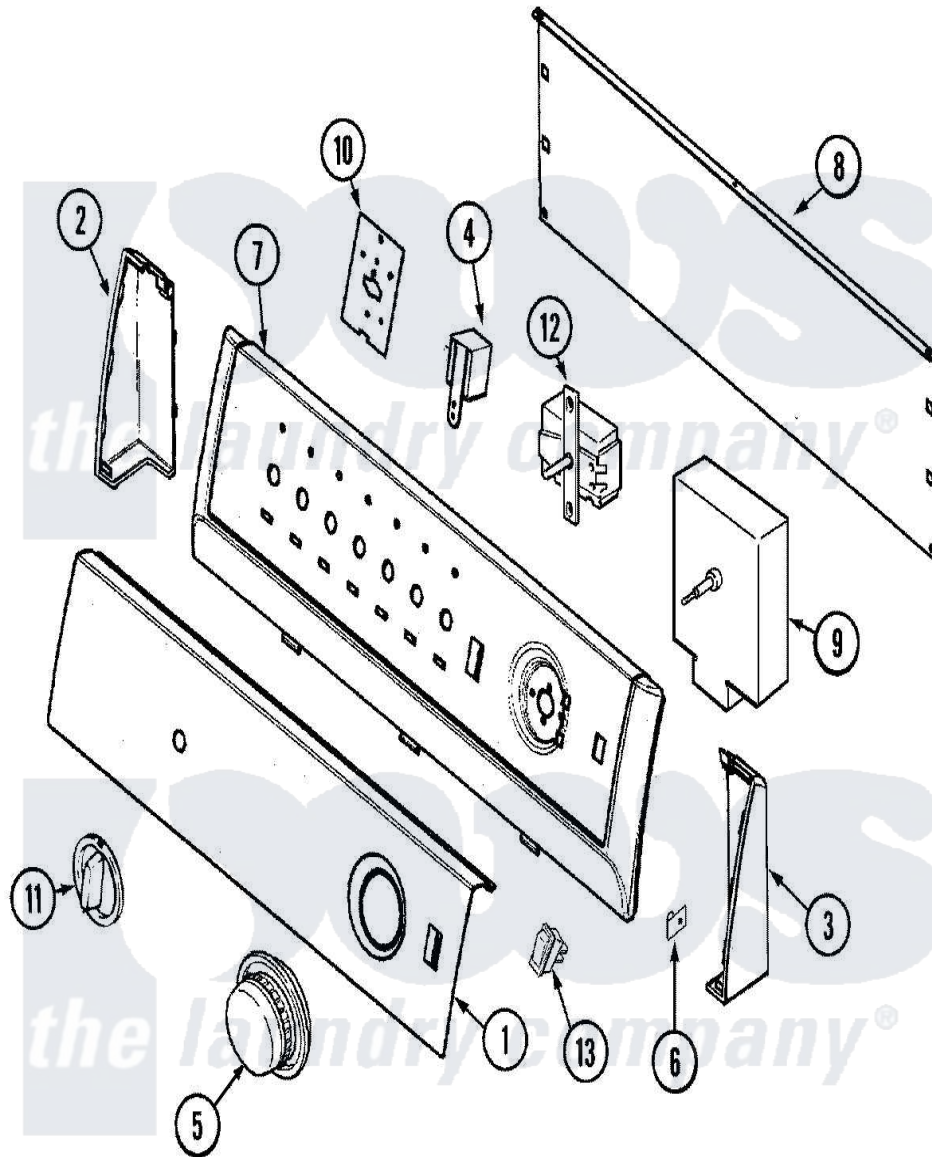

Magic Chef CYE4000AZW 02 - CONTROL PANEL

Magic Chef [Residential Magic Chef CYE4000AZW Dryer Parts](#) Parts Diagram 02 - CONTROL PANEL
 Click on the part number to view part

Item	Original Part Number	Replaced By	Status	Part Description
1	31001384			Panel, Control
2	21001546			Endcap, Panel
"	25-3092	90767		Screw, 8A X 3/8 HeX Washer Head Tapping
3	21001547			Endcap, Panel
"	25-3092	90767		Screw, 8A X 3/8 HeX Washer Head Tapping
4	53-1639			Buzzer Assembly
5	31001388			Knob/Skirt, Timer
6	25-7851			Speedclip, End Cap To Top
7	21001553			Frame
8	21001527			Shield, Rear
"	25-3457			Screw, Sems
"	25-3092	90767		Screw, 8A X 3/8 HeX Washer Head Tapping
9	53-1815	31001513		Timer
"	63-6743	31001484		Resistor Assembly

10	21001517		Shield, Control
11	21001544		Knob, Selector
12	31001348	31001449	Switch, Selector
13	21001902		Switch, Rocker
NI	16000327		Not Available
			GUIDE, QUICK REF. - MAYTAG
"	31001414		Not Available
			MANUAL, USE & CARE
"	31001415		Not Available
			MANUAL, USE & CARE (FRCH)
"	31001460		Not Available
			MANUAL, USE & CARE (SPAN)
"	21001419		Not Available
			MANUAL, LAUNDERING TIPS