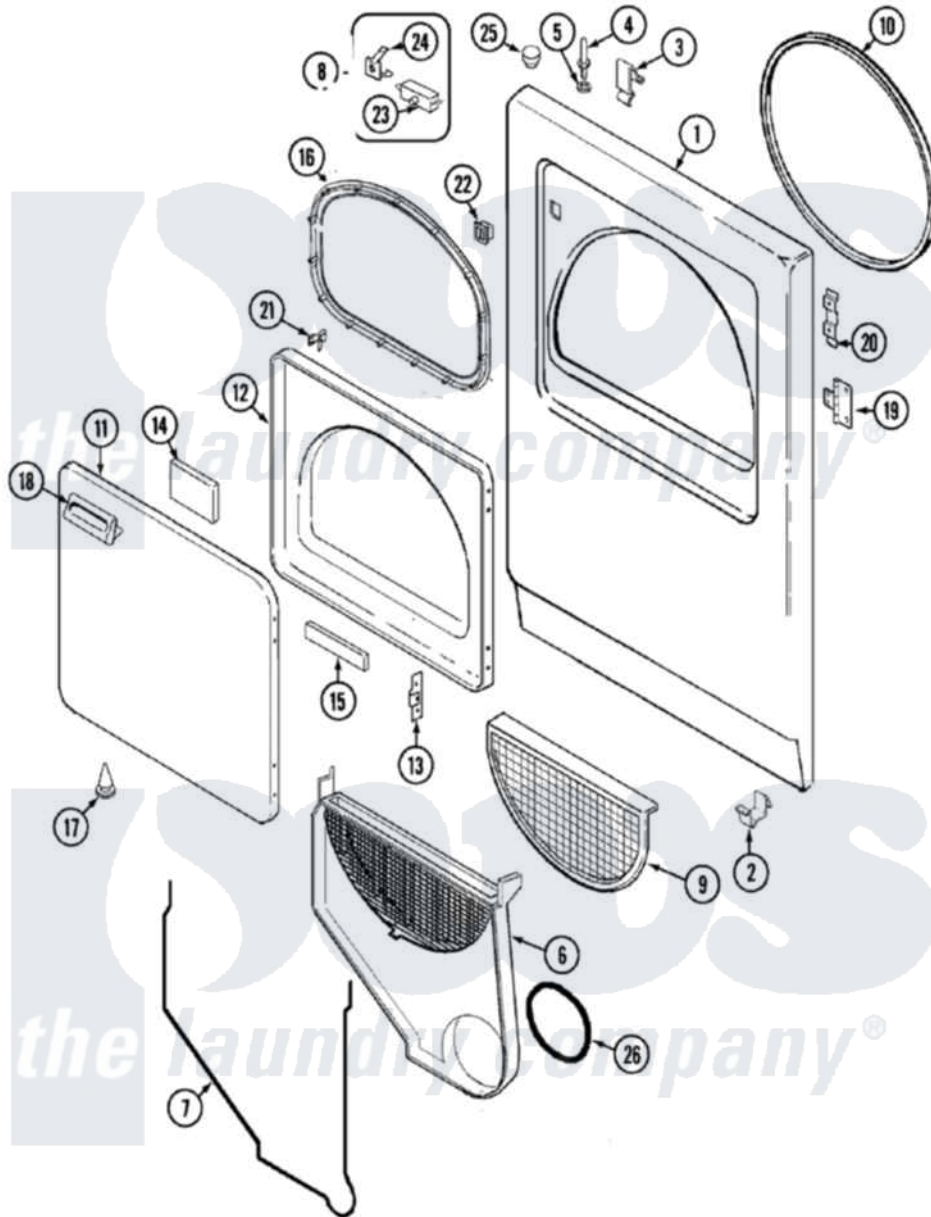

# Magic Chef CYE4000AZW 03 - DOOR

Magic Chef [Residential Magic Chef CYE4000AZW Dryer Parts](#) Parts Diagram 03 - DOOR  
 Click on the part number to view part

Item	Original Part Number	Replaced By	Status	Part Description
1	12001189	<a href="#">31001771</a>		Panel, Front
2	<a href="#">53-0120</a>			Clip, Front Panel
3	<a href="#">25-7220</a>			Clip, Cabinet Top
4	<a href="#">53-0643</a>			Pin, Locator
5	<a href="#">53-0200</a>			Sleeve, Locator Pin
"	25-0224	<a href="#">3400029</a>		Nut, Adapter Plate
6	<a href="#">12001324</a>			Duct Kit, Collector
"	25-7810	<a href="#">415013-35</a>		Screw
7	<a href="#">53-0204</a>			Seal
8	<a href="#">LA-1005</a>			Switch Kit
9	<a href="#">53-0918</a>			Filter, Lint
10	53-0281	<a href="#">31001747</a>		Seal Assembly
11	25-7770	<a href="#">3196169</a>		Screw, Element
"	<a href="#">53-0154</a>			Panel, Outer Door
12	53-0912		Not Available	PANEL, INNER DOOR (WHT)
13	<a href="#">53-0119</a>			Clip, Hinge

14	<a href="#">53-1490</a>		Door Pad
15	<a href="#">53-1491</a>		Door Pad
16	53-0648	<a href="#">31001529</a>	Seal, Door
17	<a href="#">25-7889</a>		Plug Button
18	25-7810	<a href="#">415013-35</a>	Screw
"	<a href="#">53-0927</a>		Handle, Door
19	<a href="#">25-7809</a>		Screw, No.6-20 1/2 Flthd Torx
"	<a href="#">53-1492</a>		Hinge, Dryer Door
20	53-0121	Not Available	TWIN NUT
21	53-2364	<a href="#">LA-1003</a>	Door Catch Kit
"	<a href="#">LA-1003</a>		Door Catch Kit
22	53-0187	<a href="#">LA-1003</a>	Door Catch Kit
23	53-0147	<a href="#">53-0148</a>	Switch, Door
24	63-5990	<a href="#">31001319</a>	Clip, Switch
25	<a href="#">33-2653</a>		Bumper, Cabinet
26	53-0203	<a href="#">12001324</a>	Duct Kit, Collector