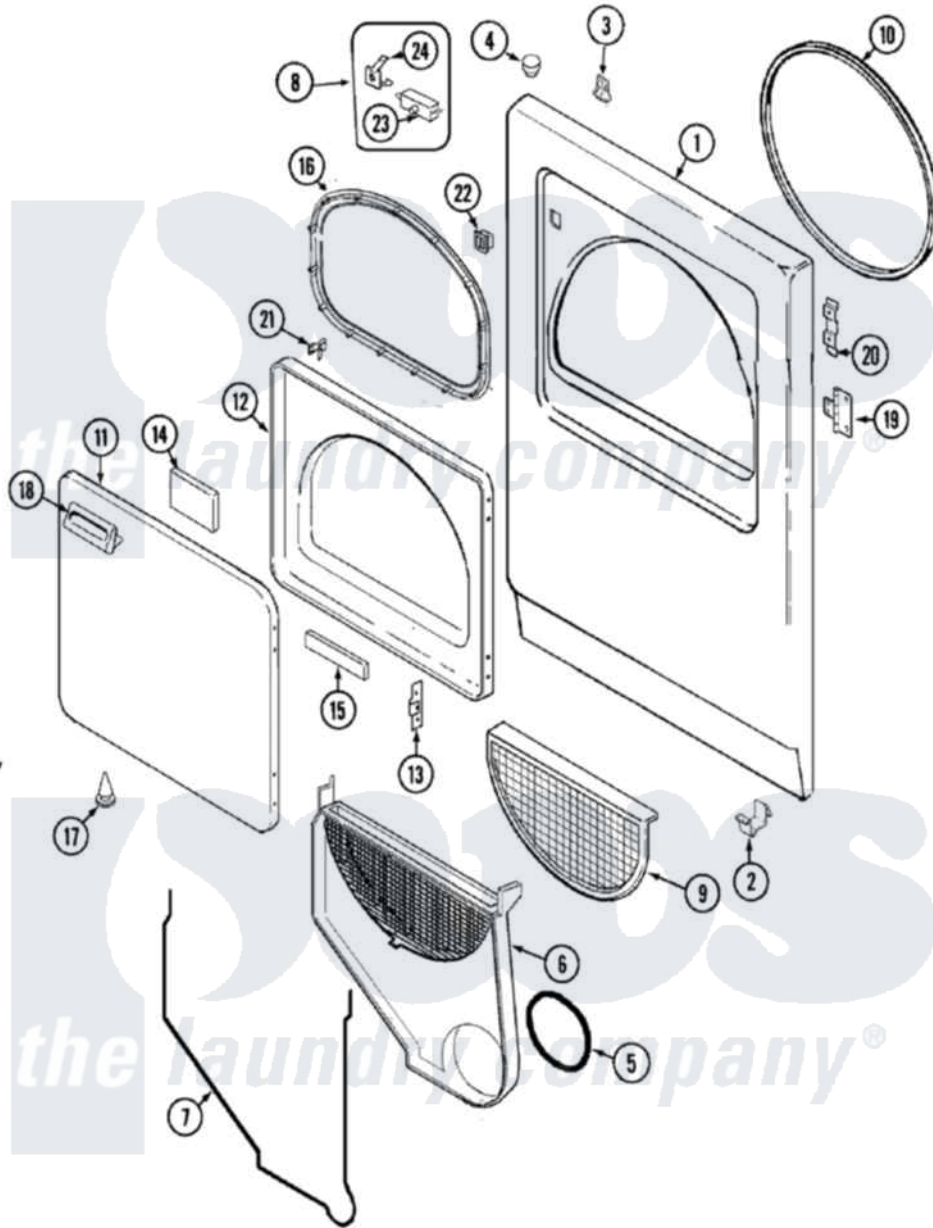

# Magic Chef CYE4000AZW 04 - DOOR (SERIES 11)

Magic Chef [Residential Magic Chef CYE4000AZW Dryer Parts](#) Parts Diagram 04 - DOOR (SERIES 11)  
 Click on the part number to view part

| Item | Original Part Number     | Replaced By               | Status        | Part Description        |
|------|--------------------------|---------------------------|---------------|-------------------------|
| 1    | 53-0726                  | <a href="#">31001771</a>  |               | Panel, Front            |
| 2    | <a href="#">53-0120</a>  |                           |               | Clip, Front Panel       |
| 3    | <a href="#">31001526</a> |                           |               | Lock, Top               |
| 4    | <a href="#">33-2653</a>  |                           |               | Bumper, Cabinet         |
| 5    | 53-0203                  | <a href="#">12001324</a>  |               | Duct Kit, Collector     |
| 6    | 25-7810                  | <a href="#">415013-35</a> |               | Screw                   |
| "    | <a href="#">12001324</a> |                           |               | Duct Kit, Collector     |
| 7    | <a href="#">53-0204</a>  |                           |               | Seal                    |
| 8    | <a href="#">LA-1005</a>  |                           |               | Switch Kit              |
| 9    | <a href="#">53-0918</a>  |                           |               | Filter, Lint            |
| 10   | 53-0281                  | <a href="#">31001747</a>  |               | Seal Assembly           |
| 11   | 25-7770                  | <a href="#">3196169</a>   |               | Screw, Element          |
| "    | <a href="#">53-0154</a>  |                           |               | Panel, Outer Door       |
| 12   | 53-0912                  |                           | Not Available | PANEL, INNER DOOR (WHT) |
| 13   | <a href="#">53-0119</a>  |                           |               | Clip, Hinge             |
| 14   | <a href="#">53-1490</a>  |                           |               | Door Pad                |