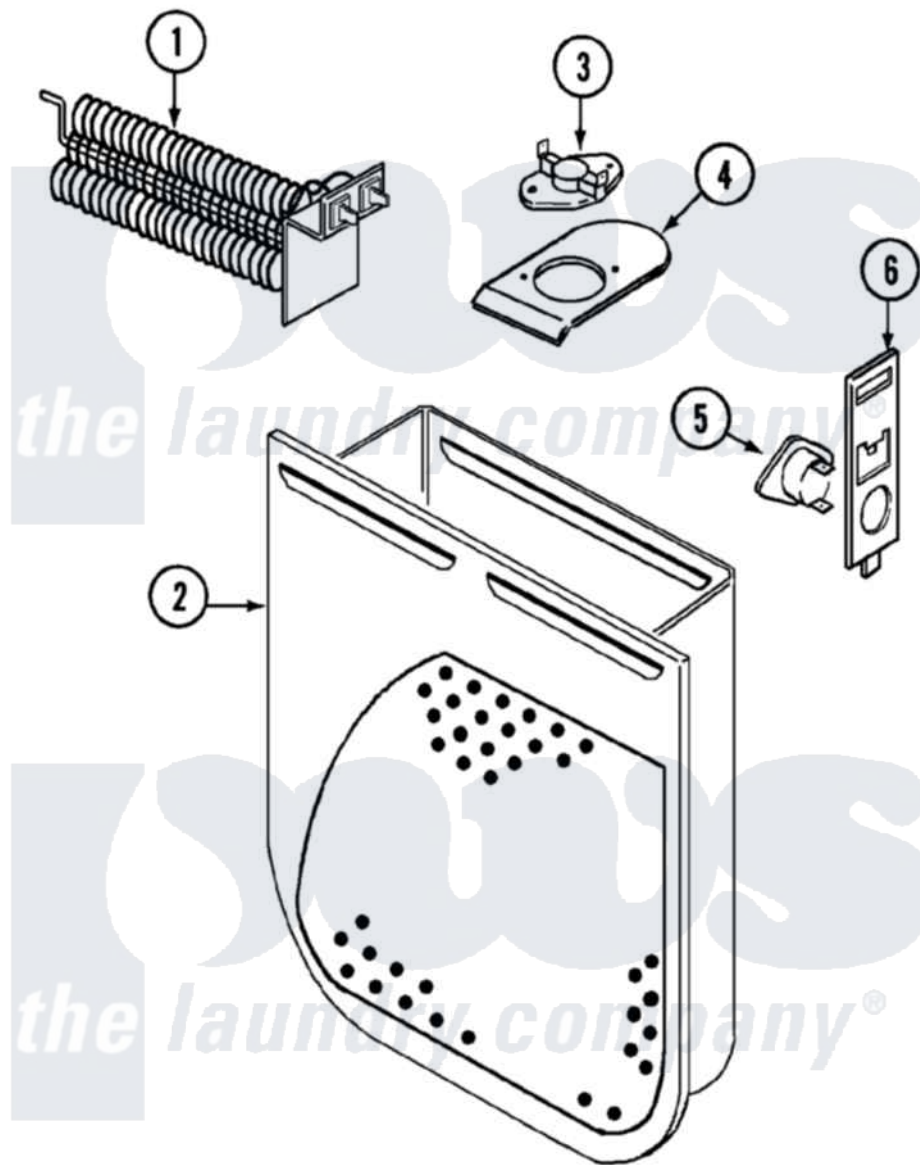

Magic Chef CYE4000AZW 05 - HEATER

Magic Chef [Residential Magic Chef CYE4000AZW Dryer Parts](#) Parts Diagram 05 - HEATER
 Click on the part number to view part

Item	Original Part Number	Replaced By	Status	Part Description
1	53-1641	LA-1044		Element
"	25-7863			Screw
2	53-1232			Heater Housing Assembly
3	53-0771			Thermostat, Hi-Limit
"	25-3083	212951		Screw, No.6-32 X 1/4 Inch
4	53-0285			Bracket, Thermostat
"	25-7741	W10116760		Screw
5	LA-1053			Fuse Kit, Thermal
6	53-1181			Bracket, Thermal Fuse