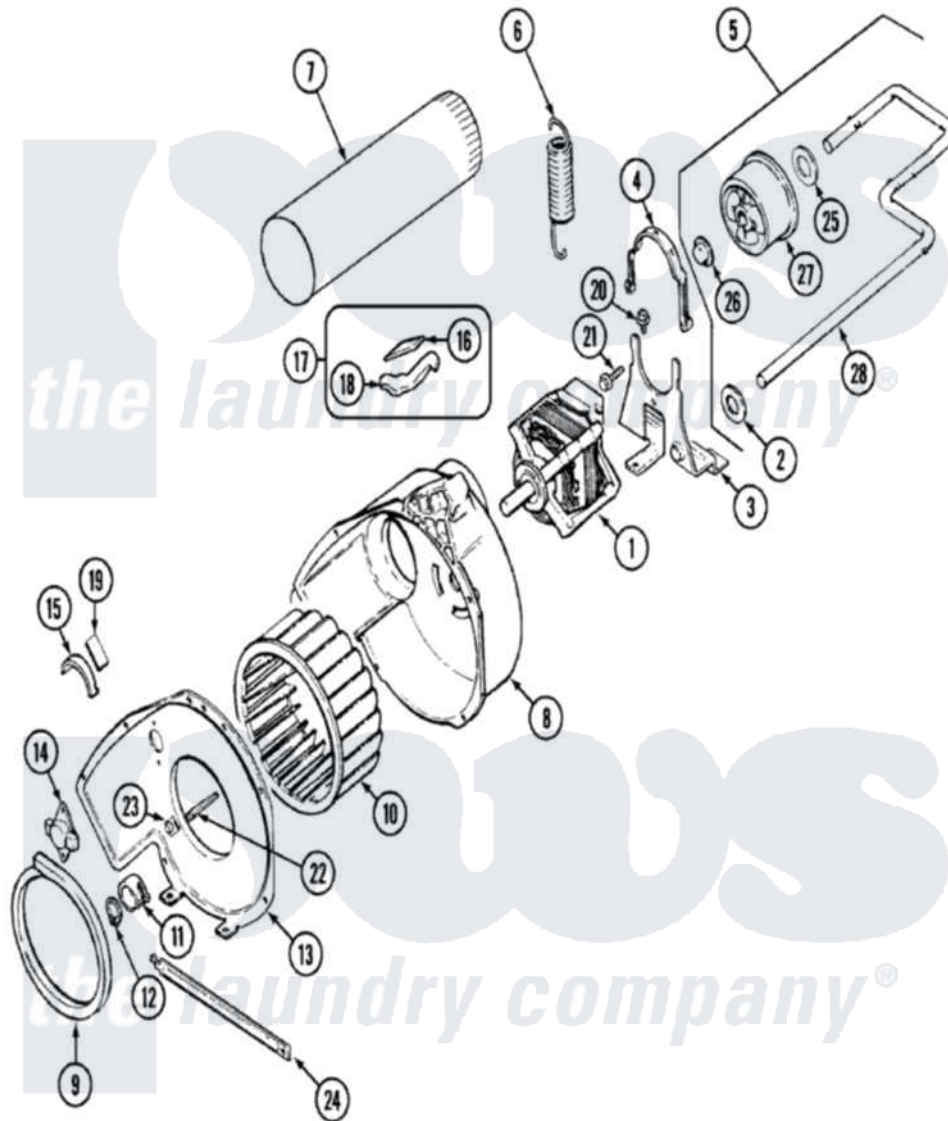

# Magic Chef CYE4000AZW 06 - MOTOR & DRIVE

Magic Chef [Residential Magic Chef CYE4000AZW Dryer Parts](#) Parts Diagram 06 - MOTOR & DRIVE  
 Click on the part number to view part

Item	Original Part Number	Replaced By	Status	Part Description
1	31001316	<a href="#">W10410996</a>		Motor-Drve
"	53-0932	<a href="#">31001535</a>		Pulley, Motor
2	<a href="#">25-7815</a>			Washer
3	25-7732	<a href="#">681414</a>		Screw, 10AB X 1/2
"	53-1932	<a href="#">31001570</a>		Bracket, Motor
4	53-0214	<a href="#">660658</a>		Clamp, Motor Mounting 343481 685441
5	<a href="#">53-2287</a>			Idler Assembly
6	53-2209	<a href="#">31001465</a>		Spring, Idler
7	25-2134	<a href="#">W10116760</a>		Screw
"	<a href="#">53-0134</a>			Duct, Exhaust
8	<a href="#">53-1801</a>			Housing, Blower
9	53-0203	<a href="#">12001324</a>		Duct Kit, Collector
10	<a href="#">31001317</a>			Wheel, Blower
11	25-7823	<a href="#">312967</a>		Clamp, Blower Housing
12	<a href="#">25-7855</a>			Ring, Retaining
13	25-7435	<a href="#">33002917</a>		Screw, No.10-16

"	<a href="#">53-1934</a>		Cover, Blower Housing
14	<a href="#">31001192</a>		Thermostat, Control
"	25-2134	<a href="#">W10116760</a>	Screw
15	53-2273	<a href="#">31001470</a>	Glide, Tumbler
16	53-0724	<a href="#">31001356</a>	Pad, Glide
17	<a href="#">LA-1006</a>		Glide Kit, Tumbler
18	53-2272	<a href="#">31001469</a>	Glide, Tumbler
19	53-1684	<a href="#">31001356</a>	Pad, Glide
20	25-7963	<a href="#">31001571</a>	Screw, 10-24 x 0700 Hxwshrd Ty
21	<a href="#">25-7674</a>		Screw
22	<a href="#">53-1026</a>		Guide, Vane Inlet
23	<a href="#">25-3457</a>		Screw, Sems
24	<a href="#">53-1625</a>		Brace, Tumbler Support
25	<a href="#">25-7815</a>		Washer
26	<a href="#">25-7957</a>		Pushnut
27	53-1628	<a href="#">31001344</a>	Pulley, Idler
28	53-2250	<a href="#">53-2287</a>	Idler Assembly