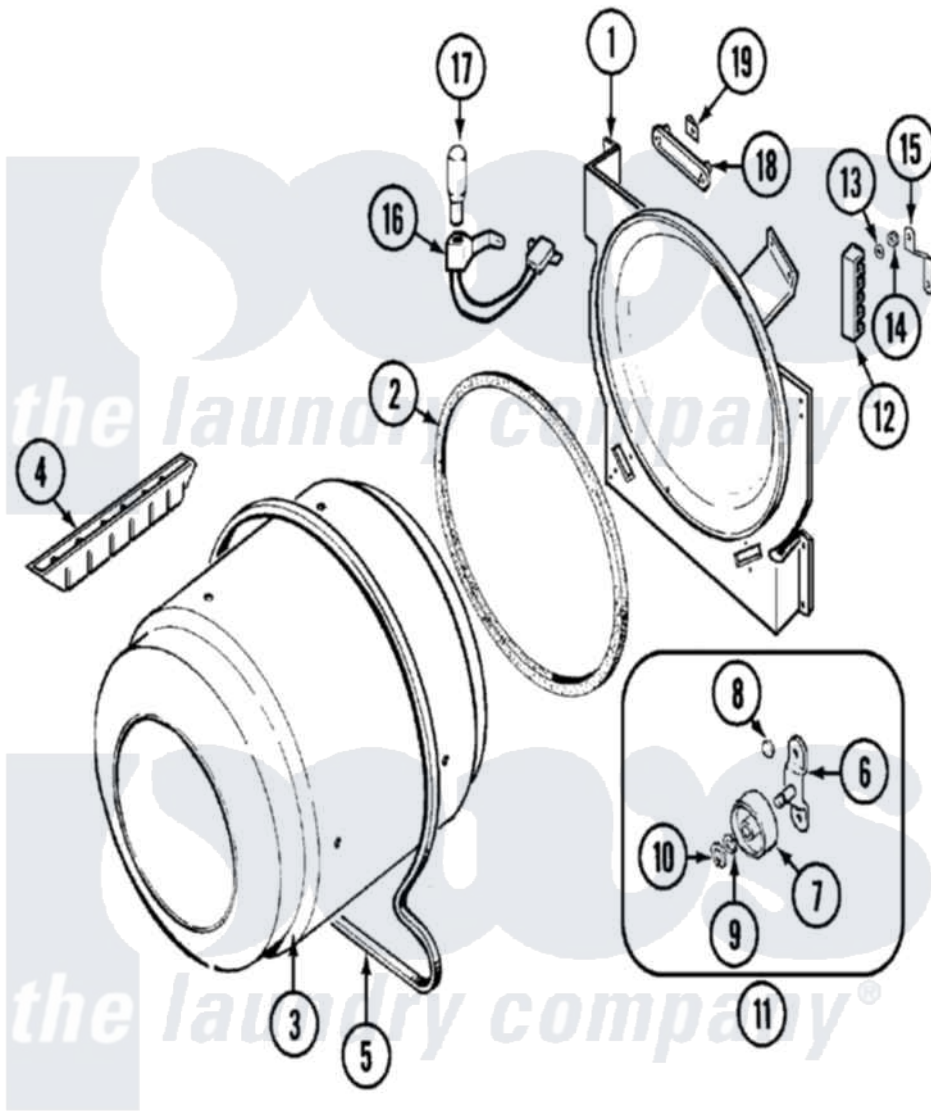

Magic Chef CYE4000AZW 07 - TUMBLER

Magic Chef [Residential Magic Chef CYE4000AZW Dryer Parts](#) Parts Diagram 07 - TUMBLER
 Click on the part number to view part

Item	Original Part Number	Replaced By	Status	Part Description
1	25-7733	681414		Screw, 10AB X 1/2
"	LA-1054			Dryer Bulkhead Kit
2	53-0281	31001747		Seal Assembly
3	53-1250			Cylinder
4	25-7759	3196164		Screw
"	Y02100002		Not Available	BAFFLE (WHT)
5	31531589	341241		Belt
6	25-7101	3351614		Screw, Gearcase Cover Mounting
"	53-0197			Support Assembly-Cylinder Rear
7	31001096			Roller
8	25-7813			Spacer
9	25-7814			Washer
10	25-7854			Ring, Retaining
11	LA-1008			Rr Roller Kit
12	53-1518			Block, Terminal

"	25-7952	3400074	Screw
13	25-3122		Washer, Flat
14	25-7808	21001837	Nut, Lock W/Nylon Insert
"	25-0027	112432	Nut
15	53-0965	Not Available	STRAP, GROUND
16	53-1580		Receptacle Assembly
"	25-3457		Screw, Sems
17	53-0570	A3167501	Lamp Oven, Int.
18	53-0174		Lens, Bulb
19	25-3562	3195558	Nut