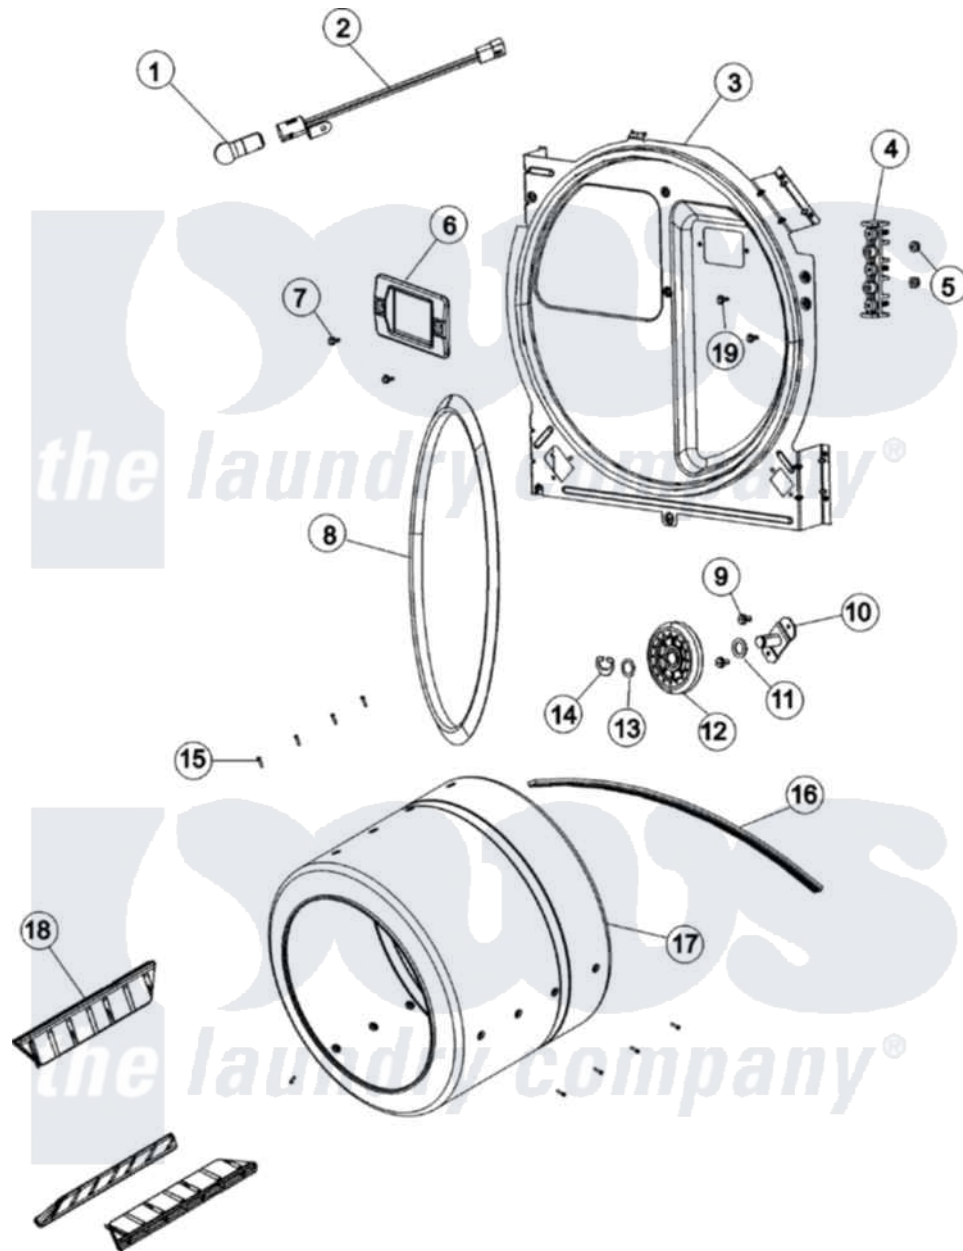

Magic Chef CYE4000AZW 08 - TUMBLER (SERIES 12)

Magic Chef [Residential Magic Chef CYE4000AZW Dryer Parts](#) Parts Diagram 08 - TUMBLER (SERIES 12)
 Click on the part number to view part

Item	Original Part Number	Replaced By	Status	Part Description
1	31001575			Bulb, Cylinder Light
2	31001579		Not Available	RECEPTACLE ASM, CLYINDER LIGHT
3	31001581			Bulkhead With Seal
4	53-1518			Block, Terminal
5	25-0027	112432		Nut
"	25-3122			Washer, Flat
6	31001585		Not Available	LENS, CYLINDER LIGHT
7	31001580	313806		Screw
8	31001548	31001747		Seal Assembly
9	25-7101	3351614		Screw, Gearcase Cover Mounting
10	53-0197			Support Assembly-Cylinder Rear
11	31001583			Spacer, Roller
12	31001096			Roller
13	25-7814			Washer

14	25-7854		Ring, Retaining
15	25-7759	3196164	Screw
16	31531589	341241	Belt
17	53-1250		Cylinder
18	53-1249	Not Available	BAFFLE, WHITE
19	25-7952	3400074	Screw