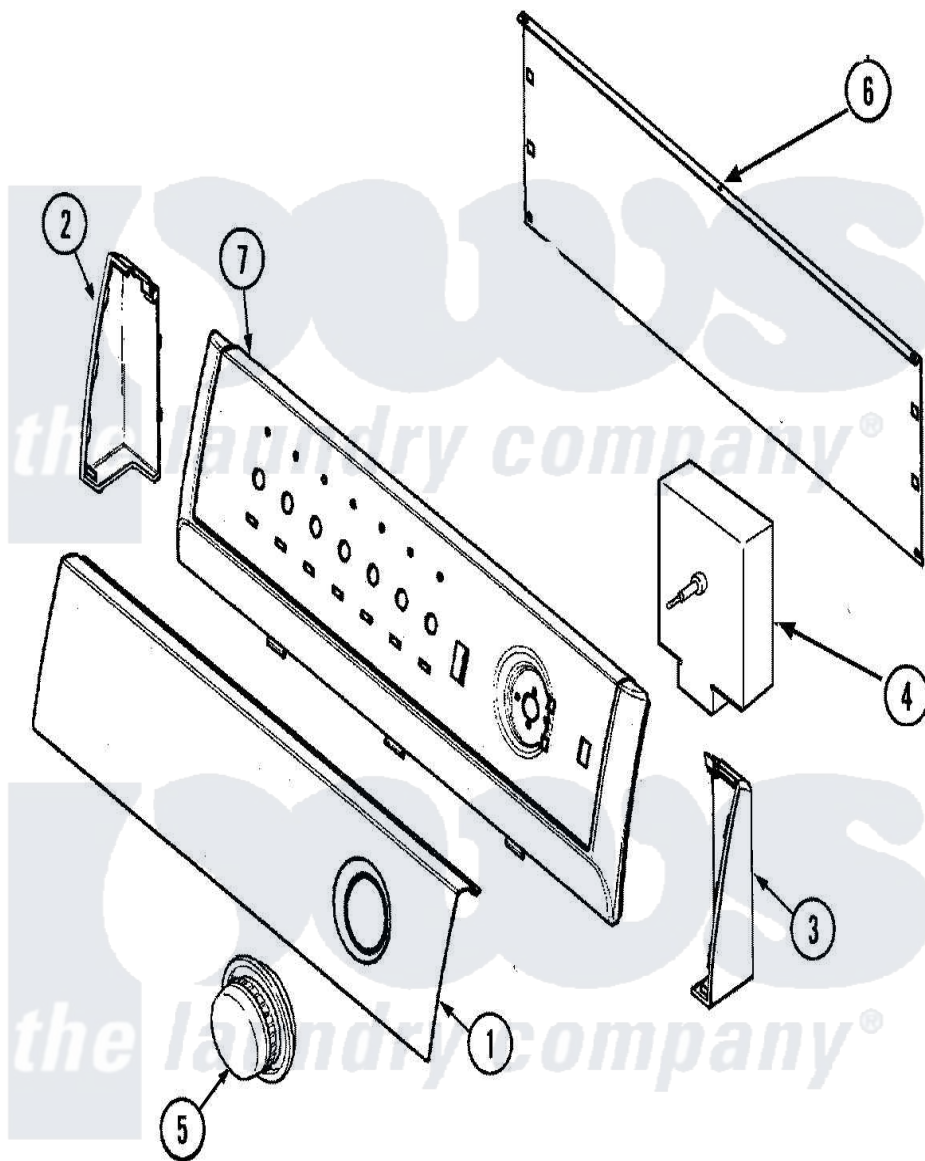

Magic Chef CYG1004AWW 02 - CONTROL PANEL

Magic Chef [Residential Magic Chef CYG1004AWW Dryer Parts](#) Parts Diagram 02 - CONTROL PANEL

[Click on the part number to view part](#)

Item	Original Part Number	Replaced By	Status	Part Description
1	31001776			Control Panel
2	25-3092	90767		Screw, 8A X 3/8 HeX Washer Head Tapping
"	21001546			Endcap, Panel
3	25-3092	90767		Screw, 8A X 3/8 HeX Washer Head Tapping
"	21001547			Endcap, Panel
4	31001119	W10116760		Screw
"	31001108			Timer
5	31001388			Knob/Skirt, Timer
6	25-3092	90767		Screw, 8A X 3/8 HeX Washer Head Tapping
"	21001527			Shield, Rear
7	21001552			Frame , Control Panel