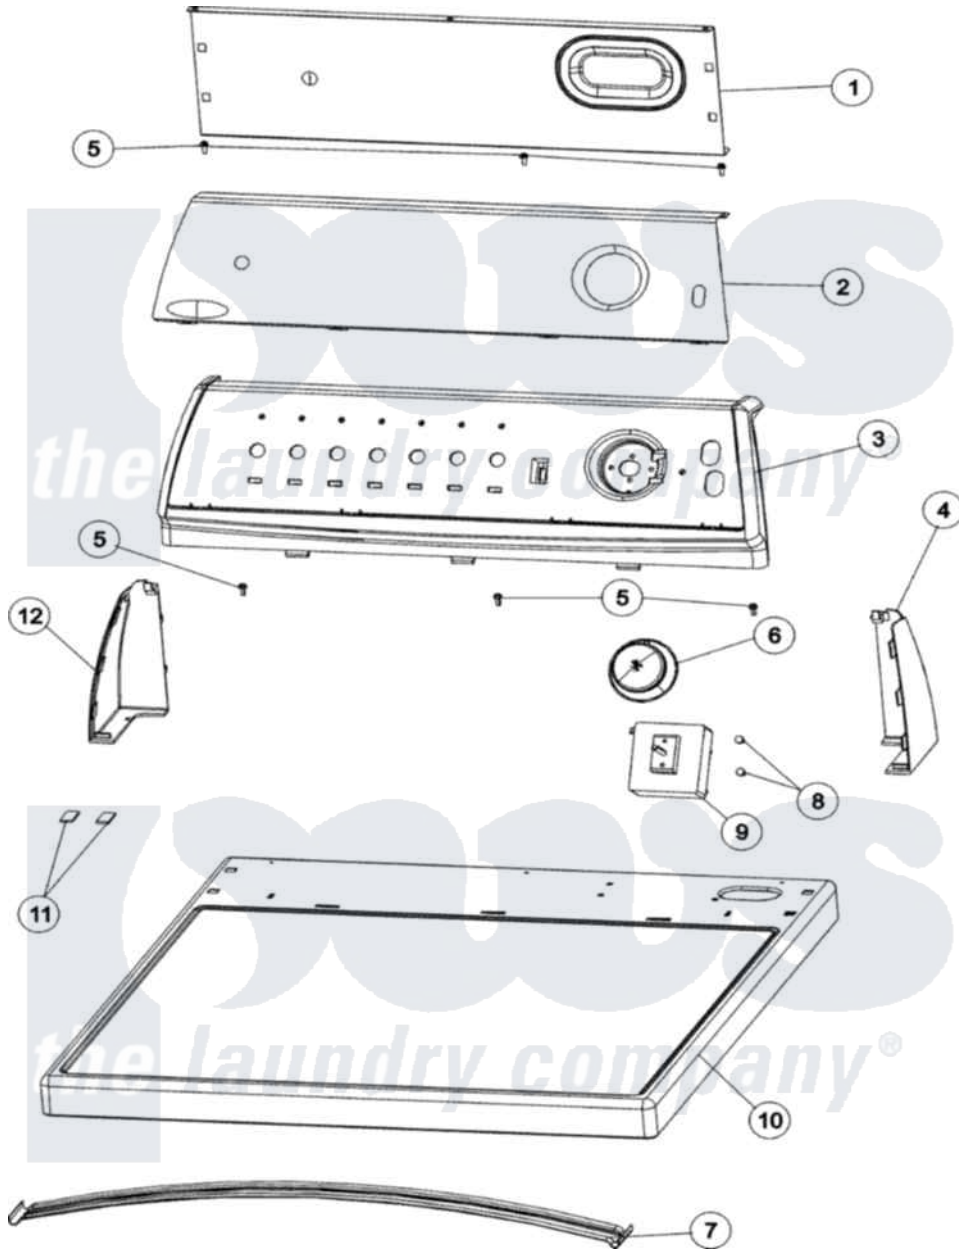

Magic Chef CYG1005AWW 03 - CONTROL PANEL & TOP

Magic Chef [Residential Magic Chef CYG1005AWW Dryer Parts](#) Parts Diagram 03 - CONTROL PANEL & TOP
 Click on the part number to view part

Item	Original Part Number	Replaced By	Status	Part Description
1	37001233			Shield, Backguard
2	31001776			Control Panel
3	21001635	21001552		Frame , Control Panel
4	21001636	21001547		Endcap, Panel
5	501086	90767		Screw, 8A X 3/8 HeX Washer Head Tapping
7	56486		Not Available	BRACE, TOP
8	37001031	3370225		Screw
9	37001262			Timer - Dryer
10	37001283			Top As Pack
11	500121	510189		Pad Felt
12	21001629	21001546		Endcap, Panel