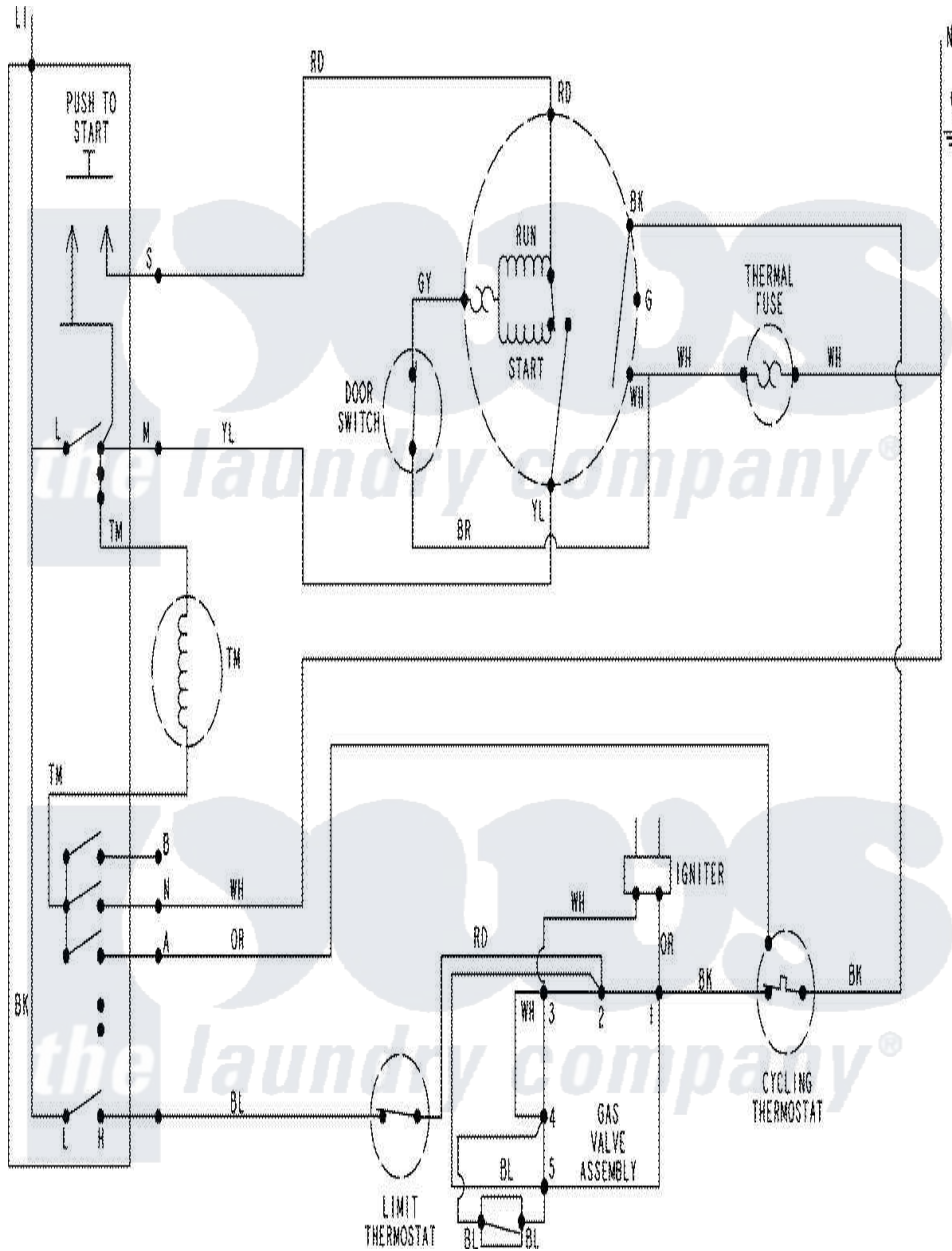

Magic Chef CYG1005AWW 06 - WIRING INFORMATION

Magic Chef Residential Magic Chef CYG1005AWW Dryer Parts Parts Diagram 06 - WIRING INFORMATION
 Click on the part number to view part

Item	Original Part Number	Replaced By	Status	Part Description
NI	15003797		Not Available	WIRING INFORMATION