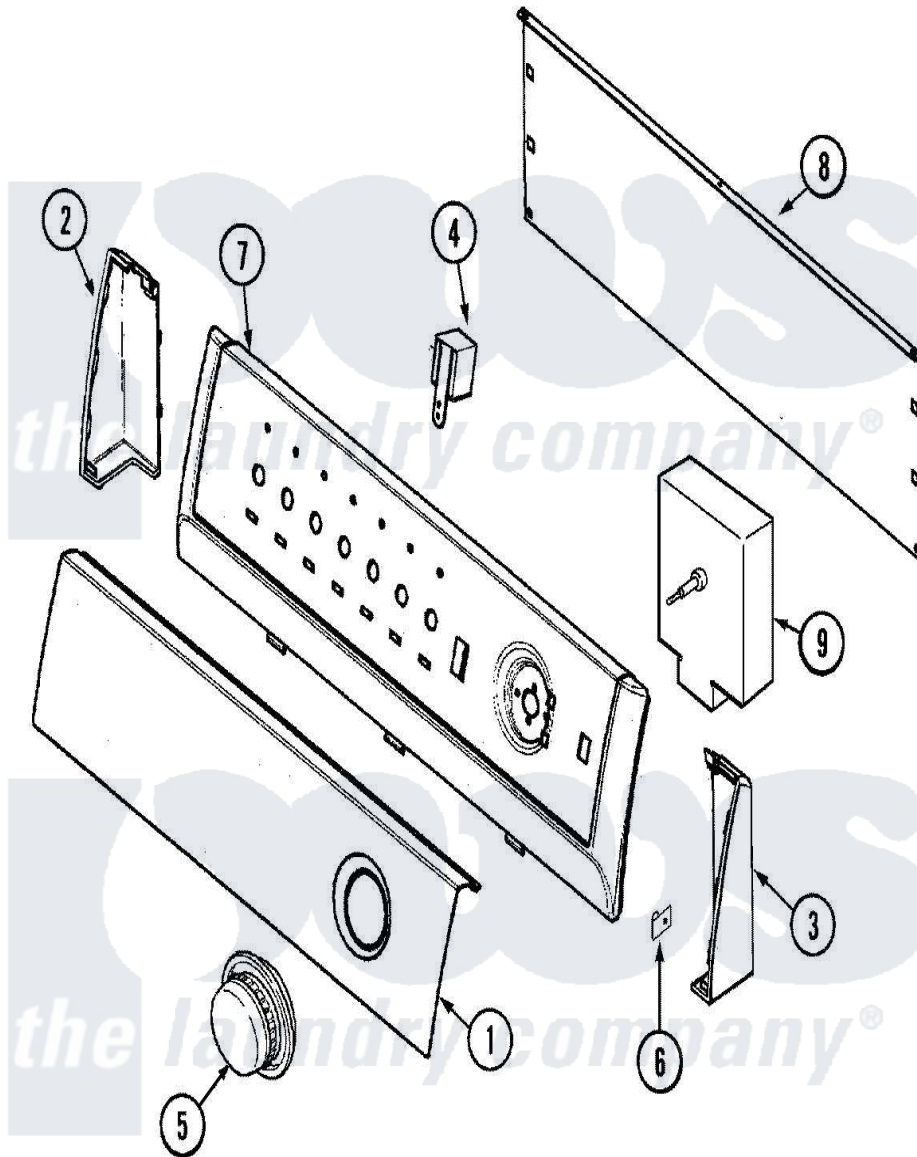

# Magic Chef CYG2000AWA 01 - CONTROL PANEL

Magic Chef [Residential Magic Chef CYG2000AWA Dryer Parts](#) Parts Diagram 01 - CONTROL PANEL  
 Click on the part number to view part

Item	Original Part Number	Replaced By	Status	Part Description
1	<a href="#">31001403</a>			Panel, Control
2	21001557	<a href="#">21001769</a>		Endcap, Panel
"	25-3092	<a href="#">90767</a>		Screw, 8A X 3/8 HeX Washer Head Tapping
3	25-3092	<a href="#">90767</a>		Screw, 8A X 3/8 HeX Washer Head Tapping
"	21001564	<a href="#">21001768</a>		Endcap, Panel
4	<a href="#">53-1639</a>			Buzzer Assembly
5	<a href="#">31001393</a>			Knob And Skirt Assembly
6	<a href="#">25-7851</a>			Speedclip, End Cap To Top
7	21001560	<a href="#">21001767</a>		Frame
8	<a href="#">21001527</a>			Shield, Rear
"	<a href="#">25-3457</a>			Screw, Sems
"	25-3092	<a href="#">90767</a>		Screw, 8A X 3/8 HeX Washer Head Tapping
9	<a href="#">31001108</a>			Timer
NI	21001419		Not Available	MANUAL, LAUNDERING TIPS