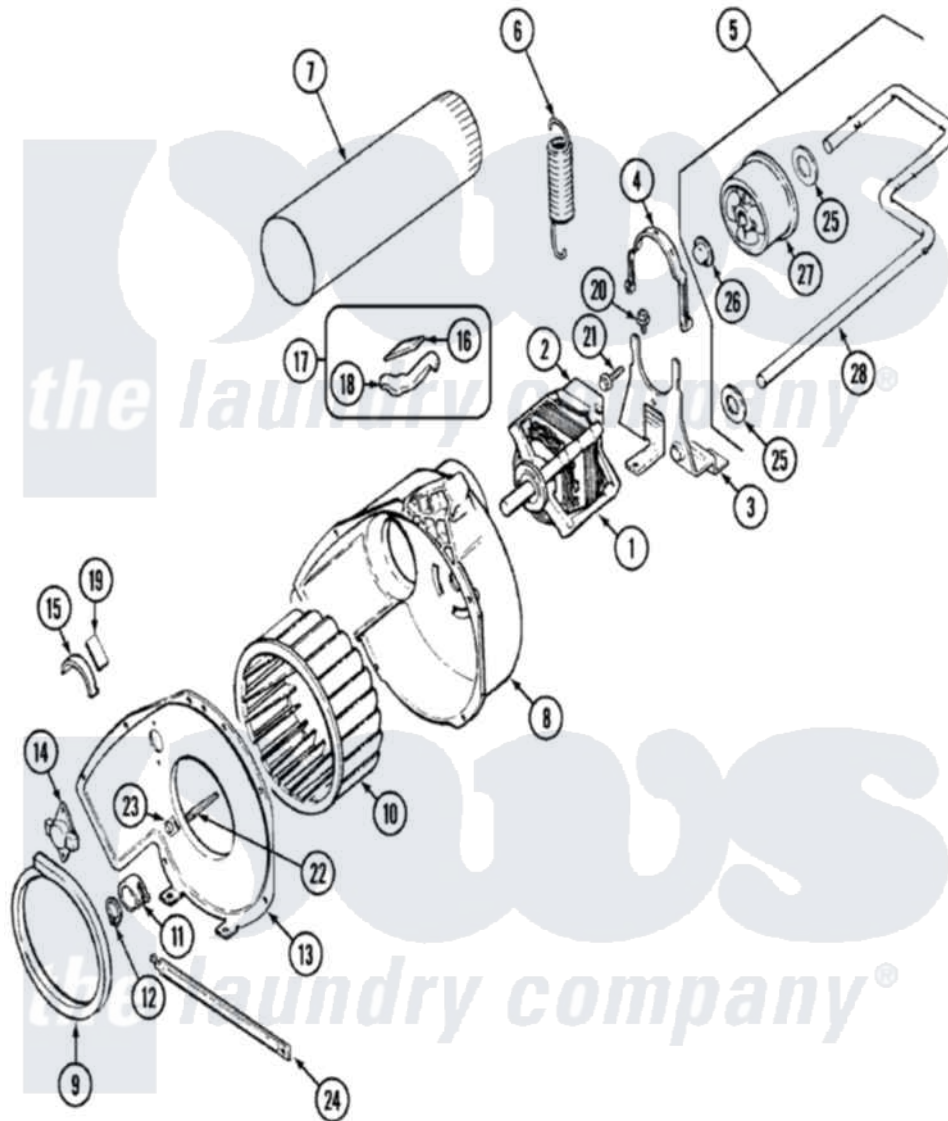

# Magic Chef CYG2000AWA 03 - MOTOR & DRIVE

Magic Chef [Residential Magic Chef CYG2000AWA Dryer Parts](#) Parts Diagram 03 - MOTOR & DRIVE  
 Click on the part number to view part

Item	Original Part Number	Replaced By	Status	Part Description
1	31001316	<a href="#">W10410996</a>		Motor-Drve
"	53-0932	<a href="#">31001535</a>		Pulley, Motor
2	<a href="#">25-7815</a>			Washer
3	25-7732	<a href="#">681414</a>		Screw, 10AB X 1/2
"	53-1932	<a href="#">31001570</a>		Bracket, Motor
4	53-0214	<a href="#">660658</a>		Clamp, Motor Mounting 343481 685441
5	<a href="#">53-2287</a>			Idler Assembly
6	53-2209	<a href="#">31001465</a>		Spring, Idler
7	<a href="#">53-0134</a>			Duct, Exhaust
"	25-2134	<a href="#">W10116760</a>		Screw
8	<a href="#">53-1801</a>			Housing, Blower
9	53-0203	<a href="#">12001324</a>		Duct Kit, Collector
10	<a href="#">31001317</a>			Wheel, Blower
11	25-7823	<a href="#">312967</a>		Clamp, Blower Housing
12	<a href="#">25-7855</a>			Ring, Retaining
13	25-7435	<a href="#">33002917</a>		Screw, No.10-16

"	<a href="#">53-1934</a>		Cover, Blower Housing
14	25-2134	<a href="#">W10116760</a>	Screw
"	<a href="#">53-1107</a>		Thermostat, Control
15	53-2273	<a href="#">31001470</a>	Glide, Tumbler
16	53-0724	<a href="#">31001356</a>	Pad, Glide
17	<a href="#">LA-1006</a>		Glide Kit, Tumbler
18	53-2272	<a href="#">31001469</a>	Glide, Tumbler
19	53-1684	<a href="#">31001356</a>	Pad, Glide
20	25-7963	<a href="#">31001571</a>	Screw, 10-24 x 0700 Hxwshrd Ty
21	<a href="#">25-7674</a>		Screw
22	<a href="#">53-1026</a>		Guide, Vane Inlet
23	<a href="#">25-3457</a>		Screw, Sems
24	<a href="#">53-1625</a>		Brace, Tumbler Support
25	<a href="#">25-7815</a>		Washer
26	<a href="#">25-7957</a>		Pushnut
27	53-1628	<a href="#">31001344</a>	Pulley, Idler
28	53-2250	<a href="#">53-2287</a>	Idler Assembly