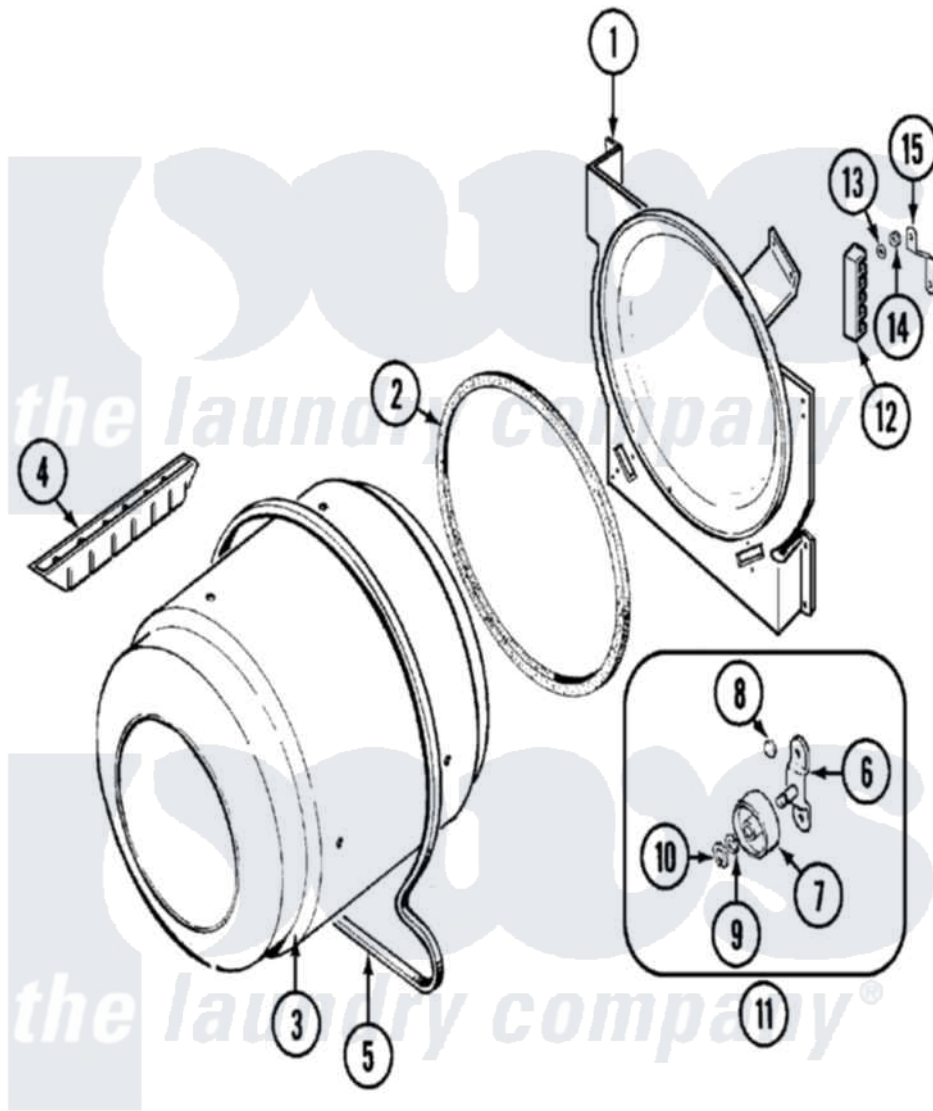

Magic Chef CYG2000AWA 04 - TUMBLER

Magic Chef [Residential Magic Chef CYG2000AWA Dryer Parts](#) Parts Diagram 04 - TUMBLER
 Click on the part number to view part

Item	Original Part Number	Replaced By	Status	Part Description
1	LA-1054			Dryer Bulkhead Kit
"	25-7733	681414		Screw, 10AB X 1/2
2	53-0281	31001747		Seal Assembly
3	53-1250			Cylinder
4	25-7759	3196164		Screw
"	Y02100002		Not Available	BAFFLE (WHT)
5	31531589	341241		Belt
6	53-0197			Support Assembly-Cylinder Rear
"	25-7101	3351614		Screw, Gearcase Cover Mounting
7	31001096			Roller
8	25-7813			Spacer
9	25-7814			Washer
10	25-7854			Ring, Retaining
11	LA-1008			Rr Roller Kit