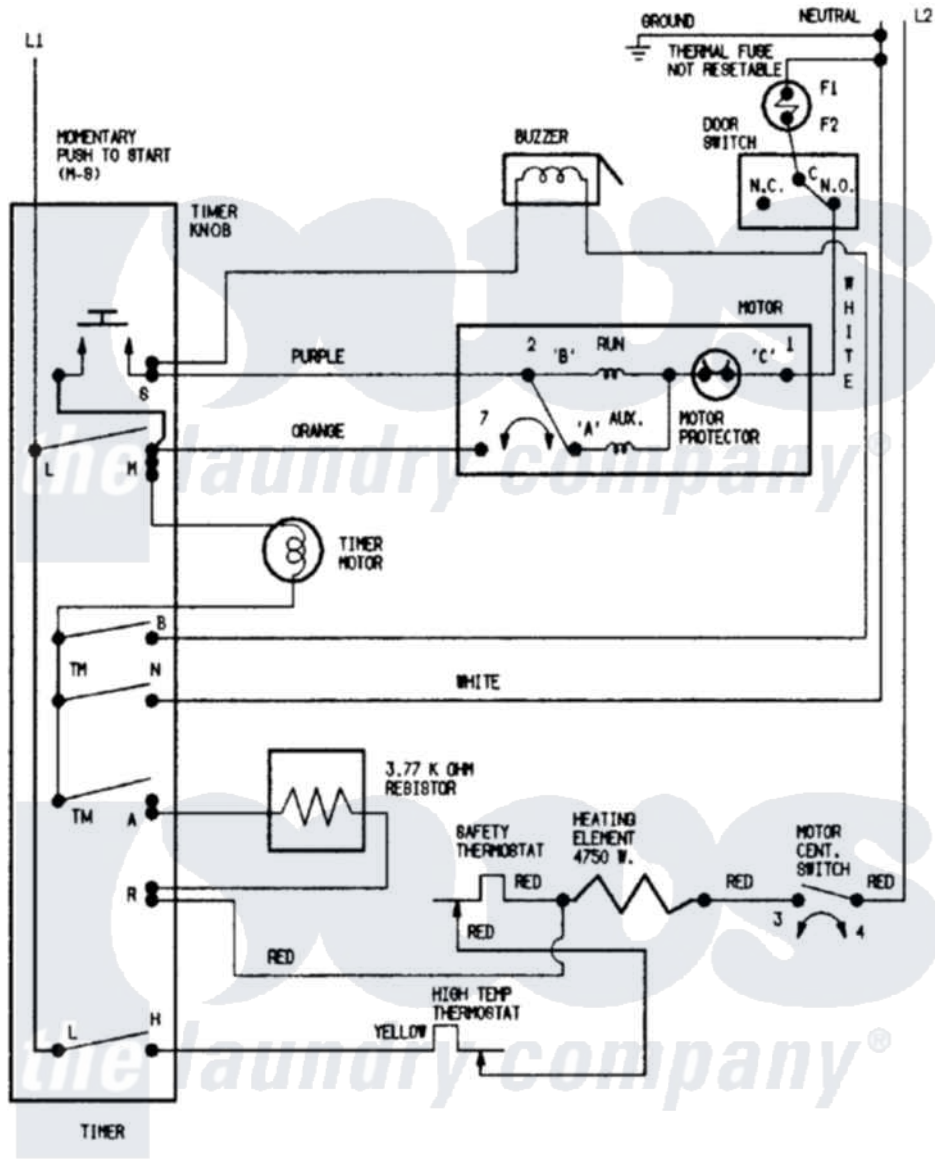

Magic Chef CYG2000AWA 05 - WIRING INFORMATION

Magic Chef [Residential Magic Chef CYG2000AWA Dryer Parts](#) Parts Diagram 05 - WIRING INFORMATION
 Click on the part number to view part

Item	Original Part Number	Replaced By	Status	Part Description
NI	15002019		Not Available	WIRING INFORMATION (GAS)