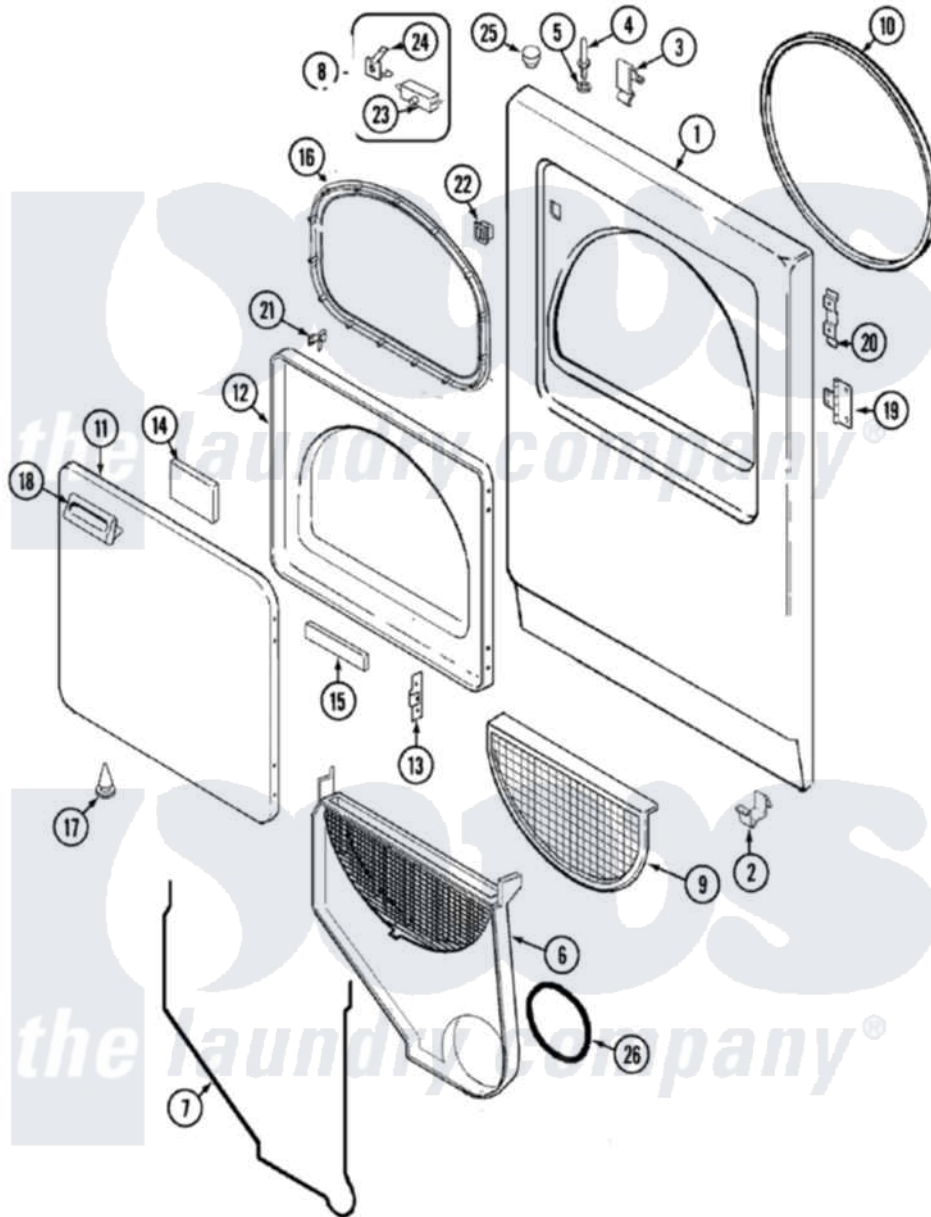

# Magic Chef CYG2000AWW 03 - DOOR

Magic Chef [Residential Magic Chef CYG2000AWW Dryer Parts](#) Parts Diagram 03 - DOOR  
 Click on the part number to view part

Item	Original Part Number	Replaced By	Status	Part Description
1	12001189	<a href="#">31001771</a>		Panel, Front
2	<a href="#">53-0120</a>			Clip, Front Panel
3	<a href="#">25-7220</a>			Clip, Cabinet Top
4	<a href="#">53-0643</a>			Pin, Locator
5	<a href="#">53-0200</a>			Sleeve, Locator Pin
"	25-0224	<a href="#">3400029</a>		Nut, Adapter Plate
6	<a href="#">12001324</a>			Duct Kit, Collector
"	25-7810	<a href="#">415013-35</a>		Screw
7	<a href="#">53-0204</a>			Seal
8	<a href="#">LA-1005</a>			Switch Kit
9	<a href="#">53-0918</a>			Filter, Lint
10	53-0281	<a href="#">31001747</a>		Seal Assembly
11	25-7770	<a href="#">3196169</a>		Screw, Element
"	<a href="#">53-0154</a>			Panel, Outer Door
12	53-0912		Not Available	PANEL, INNER DOOR (WHT)
13	<a href="#">53-0119</a>			Clip, Hinge

14	<a href="#">53-1490</a>		Door Pad
15	<a href="#">53-1491</a>		Door Pad
16	53-0648	<a href="#">31001529</a>	Seal, Door
17	<a href="#">25-7889</a>		Plug Button
18	25-7810	<a href="#">415013-35</a>	Screw
"	<a href="#">53-0927</a>		Handle, Door
19	<a href="#">25-7809</a>		Screw, No.6-20 1/2 Flthd Torx
"	<a href="#">53-1492</a>		Hinge, Dryer Door
20	53-0121	Not Available	TWIN NUT
21	53-2364	<a href="#">LA-1003</a>	Door Catch Kit
"	<a href="#">LA-1003</a>		Door Catch Kit
22	53-0187	<a href="#">LA-1003</a>	Door Catch Kit
23	53-0147	<a href="#">53-0148</a>	Switch, Door
24	63-5990	<a href="#">31001319</a>	Clip, Switch
25	<a href="#">33-2653</a>		Bumper, Cabinet
26	53-0203	<a href="#">12001324</a>	Duct Kit, Collector