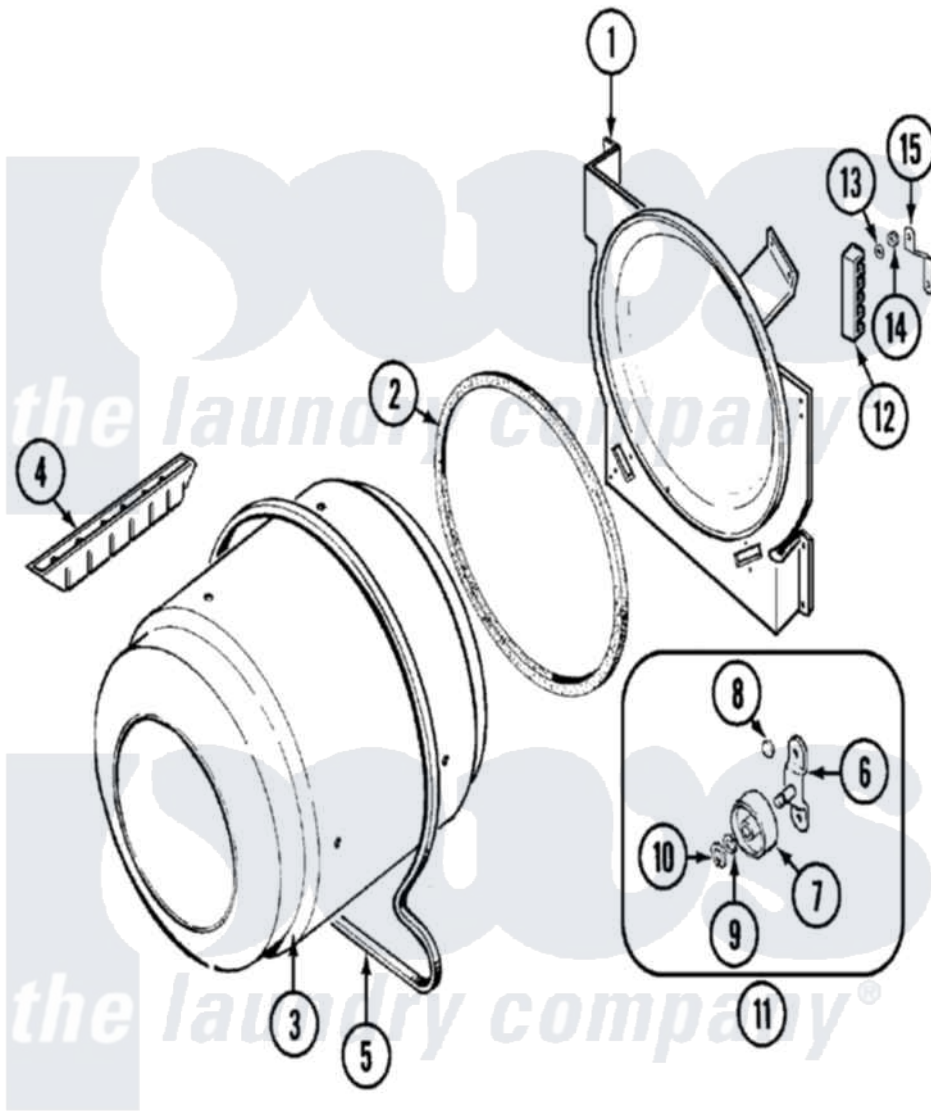

Magic Chef CYG2000AWW 07 - TUMBLER

Magic Chef [Residential Magic Chef CYG2000AWW Dryer Parts](#) Parts Diagram 07 - TUMBLER
 Click on the part number to view part

Item	Original Part Number	Replaced By	Status	Part Description
1	LA-1054			Dryer Bulkhead Kit
"	25-7733	681414		Screw, 10AB X 1/2
2	53-0281	31001747		Seal Assembly
3	53-1250			Cylinder
4	25-7759	3196164		Screw
"	Y02100002		Not Available	BAFFLE (WHT)
5	31531589	341241		Belt
6	53-0197			Support Assembly-Cylinder Rear
"	25-7101	3351614		Screw, Gearcase Cover Mounting
7	31001096			Roller
8	25-7813			Spacer
9	25-7814			Washer
10	25-7854			Ring, Retaining
11	LA-1008			Rr Roller Kit