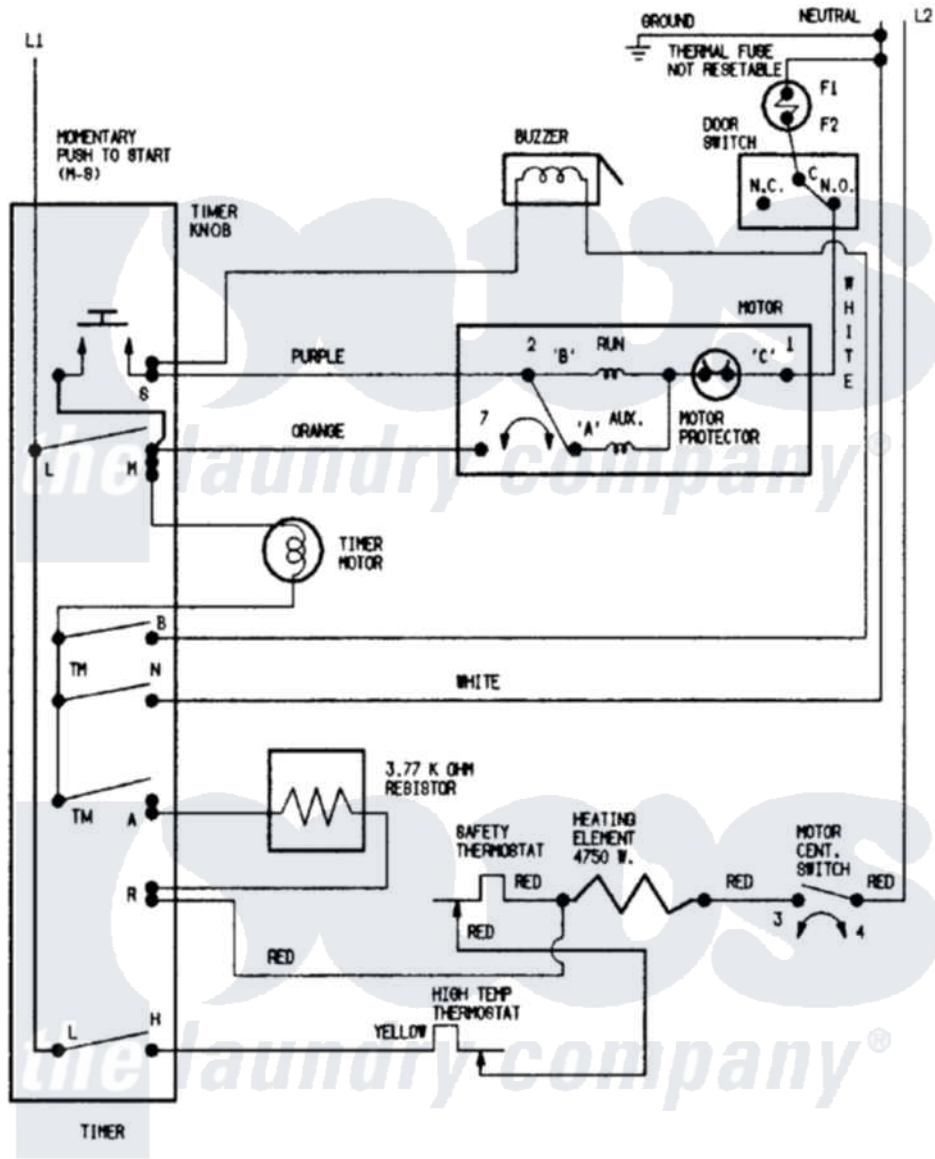

Magic Chef CYG2000AWW 08 - WIRING INFORMATION

Magic Chef [Residential Magic Chef CYG2000AWW Dryer Parts](#) Parts Diagram 08 - WIRING INFORMATION
 Click on the part number to view part

Item	Original Part Number	Replaced By	Status	Part Description
NI	15002019		Not Available	WIRING INFORMATION (GAS)