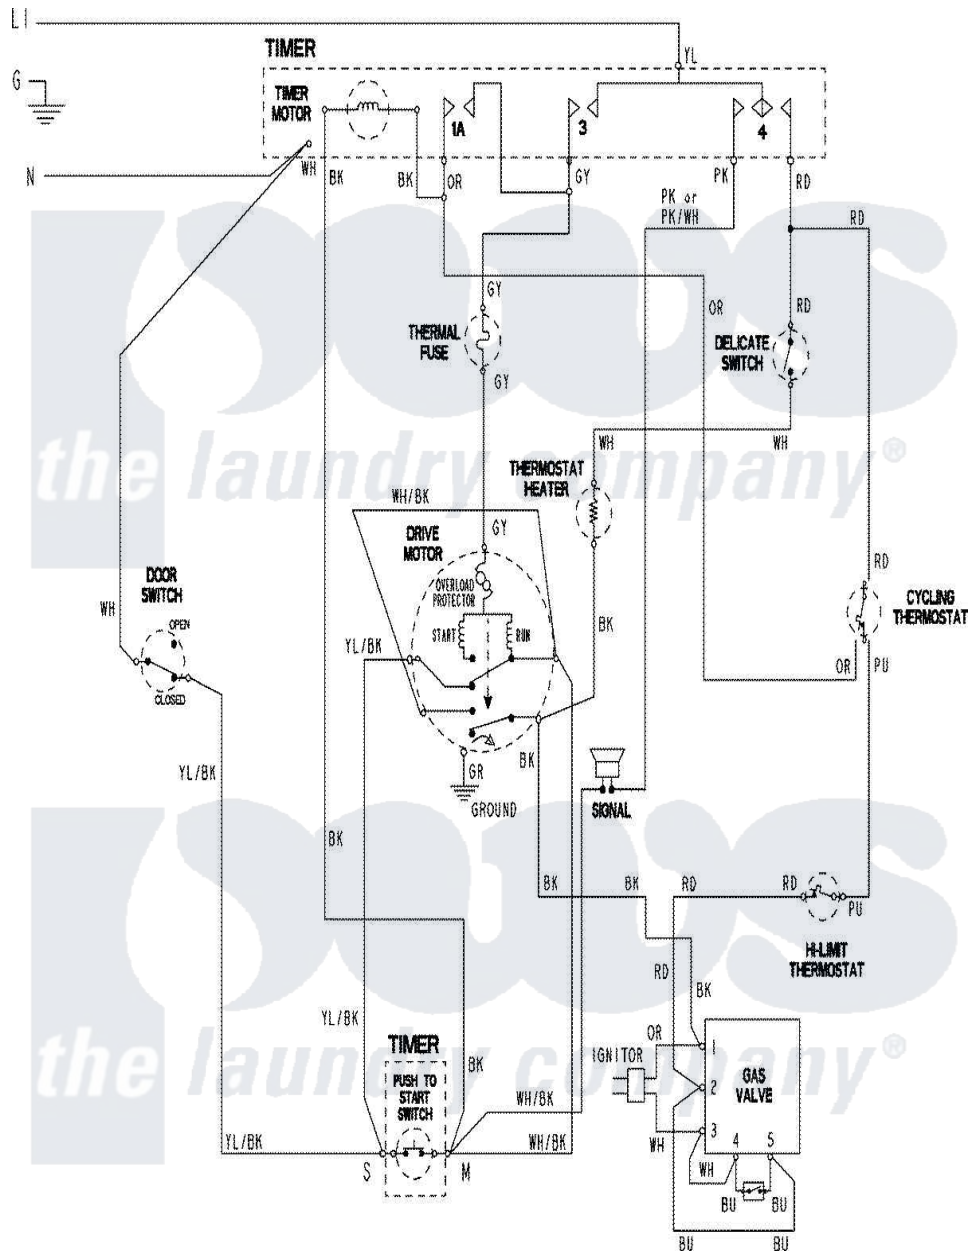

# Magic Chef CYG3005AWW 06 - WIRING INFORMATION

Magic Chef [Residential Magic Chef CYG3005AWW Dryer Parts](#) Parts Diagram 06 - WIRING INFORMATION  
 Click on the part number to view part

Item	Original Part Number	Replaced By	Status	Part Description
NI	15003798		Not Available	WIRING INFORMATION