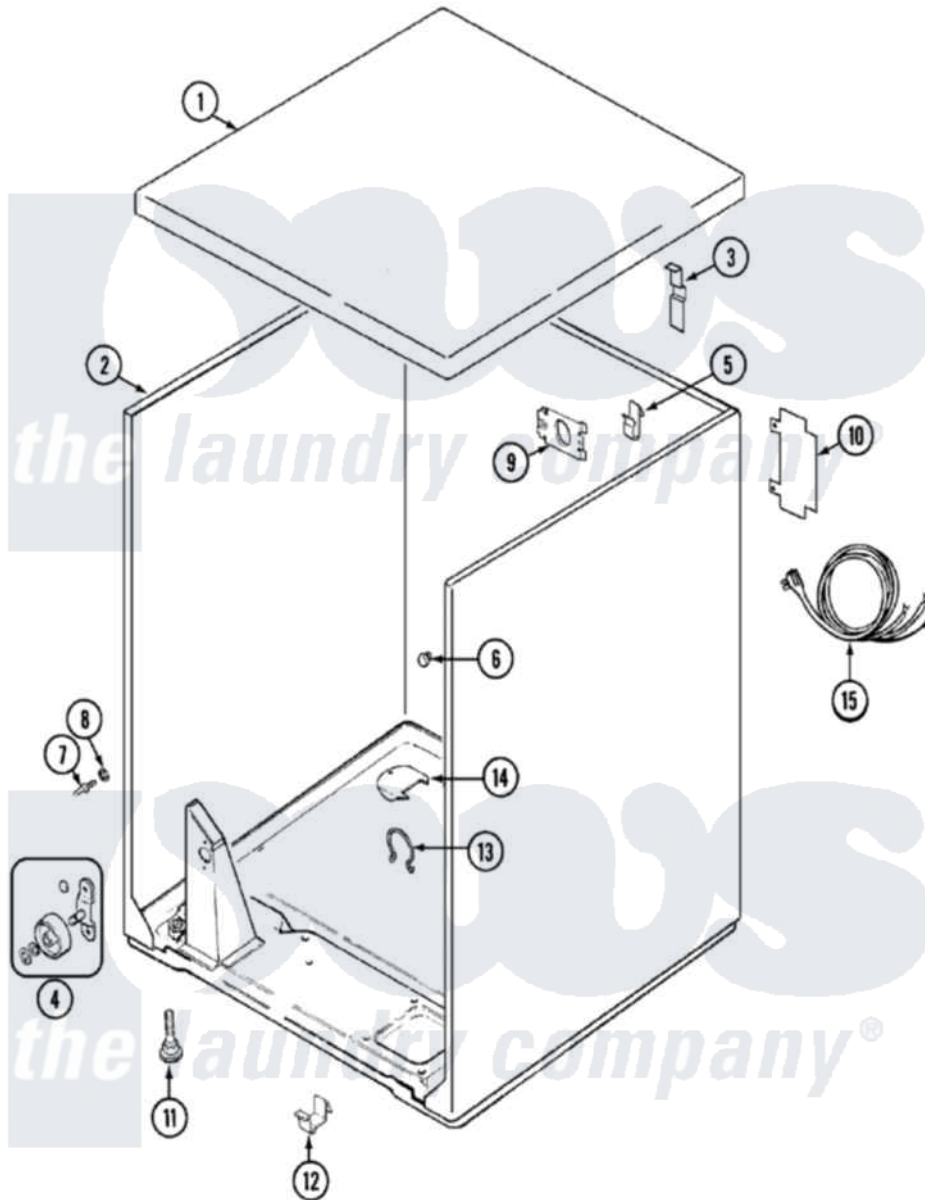

Magic Chef CYG4000AWS 01 - CABINET

Magic Chef [Residential Magic Chef CYG4000AWS Dryer Parts](#) Parts Diagram 01 - CABINET
 Click on the part number to view part

Item	Original Part Number	Replaced By	Status	Part Description
1	31001423			Top, Cabinet
2	53-2559	31001714		Cabinet And Base Assembly
3	63-5712			Hinge, Cabinet Top
"	25-3092	90767		Screw, 8A X 3/8 HeX Washer Head Tapping
4	LA-1007	12002126		Reinforcement Brace/Glide Kit
"	LA-1008			Rr Roller Kit
5	25-3034			Clip, Wiring
6	33-2653			Bumper, Cabinet
7	53-0643			Pin, Locator
8	53-0200			Sleeve, Locator Pin
"	25-0224	3400029		Nut, Adapter Plate
9	25-7828	489483		Screw 10-32 X 1/2
"	53-0135		Not Available	SUPPORT, POWER CORD
10	53-0284			Cover, Terminal
"	25-7857	90767		Screw, 8A X 3/8 HeX Washer Head Tapping

11	63-5519	Not Available	LEG, LEVELING
12	53-0120		Clip, Front Panel
13	25-7027	16515	Clip
14	53-1921		Shield, Wiring
"	25-7741	W10116760	Screw
15	63-6259	31001547	Cord, Power