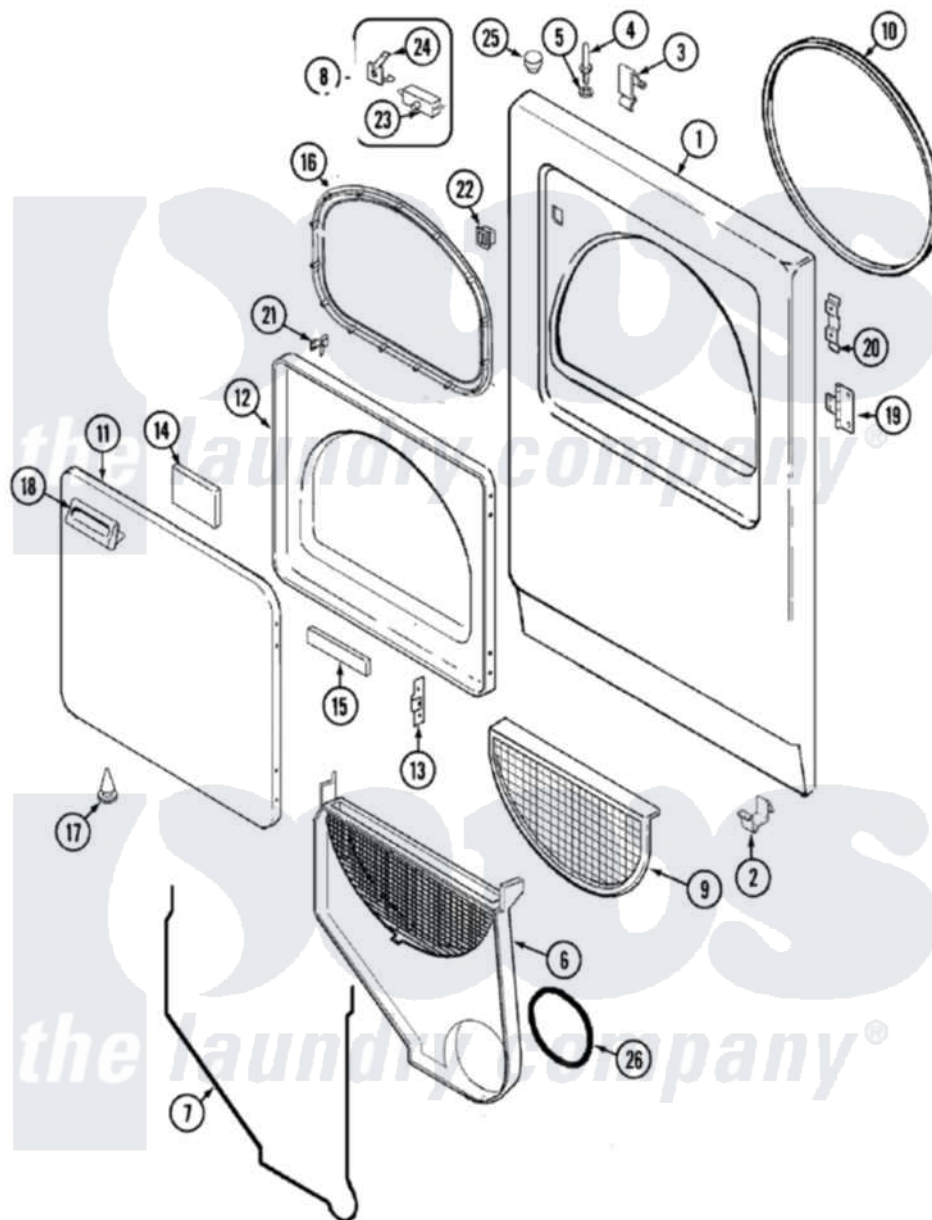

Magic Chef CYG4000AWS 02 - DOOR

Magic Chef [Residential Magic Chef CYG4000AWS Dryer Parts](#) Parts Diagram 02 - DOOR
 Click on the part number to view part

Item	Original Part Number	Replaced By	Status	Part Description
1	12001189	31001771		Panel, Front
2	53-0120			Clip, Front Panel
3	25-7220			Clip, Cabinet Top
4	53-0643			Pin, Locator
5	53-0200			Sleeve, Locator Pin
"	25-0224	3400029		Nut, Adapter Plate
6	12001324			Duct Kit, Collector
"	25-7810	415013-35		Screw
7	53-0204			Seal
8	LA-1005			Switch Kit
9	53-0918			Filter, Lint
10	53-0281	31001747		Seal Assembly
11	25-7770	3196169		Screw, Element
"	53-0154			Panel, Outer Door
12	53-0912		Not Available	PANEL, INNER DOOR (WHT)
13	53-0119			Clip, Hinge

14	53-1490		Door Pad
15	53-1491		Door Pad
16	53-0648	31001529	Seal, Door
17	25-7889		Plug Button
18	25-7810	415013-35	Screw
"	53-0927		Handle, Door
19	25-7809		Screw, No.6-20 1/2 Flthd Torx
"	53-1492		Hinge, Dryer Door
20	53-0121	Not Available	TWIN NUT
21	53-2364	LA-1003	Door Catch Kit
"	LA-1003		Door Catch Kit
22	53-0187	LA-1003	Door Catch Kit
23	53-0148		Switch, Door
24	63-5990	31001319	Clip, Switch
25	33-2653		Bumper, Cabinet
26	53-0203	12001324	Duct Kit, Collector