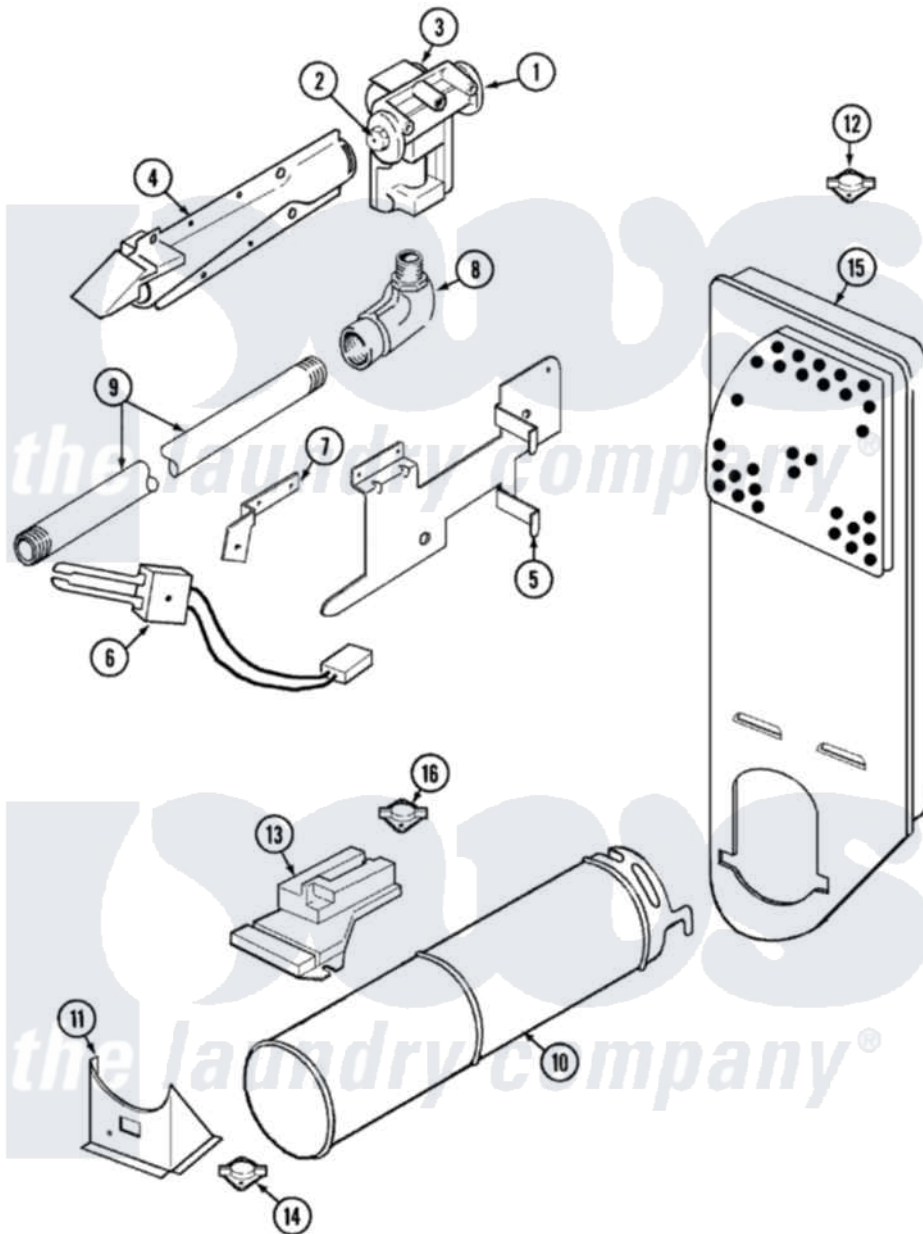

# Magic Chef CYG4000AWS 03 - GAS CARRYING

Magic Chef [Residential Magic Chef CYG4000AWS Dryer Parts](#) Parts Diagram 03 - GAS CARRYING  
 Click on the part number to view part

Item	Original Part Number	Replaced By	Status	Part Description
1	<a href="#">60-6846</a>			Union Nut
"	31001368		Not Available	TAIL PIECE
"	<a href="#">31001485</a>			Valve, Gas
2	<a href="#">63-3570</a>			Burner Orifice
3	63-6615	<a href="#">279834</a>		Coil-Valve
"	63-6614	<a href="#">279834</a>		Coil-Valve
4	63-6682	<a href="#">31001784</a>		Burner
5	<a href="#">53-0140</a>			Mtg Bracket
"	<a href="#">25-3034</a>			Clip, Wiring
"	25-7741	<a href="#">W10116760</a>		Screw
6	25-7744	<a href="#">8281196</a>		Screw
"	53-0689	<a href="#">31001556</a>		Igniter
7	25-2134	<a href="#">W10116760</a>		Screw
"	53-0686		Not Available	BRACKET
8	33001842	<a href="#">3406051</a>		Elbow Union Assembly
9	53-2362	<a href="#">31001777</a>		Main Gas L

10	25-7741	<a href="#">W10116760</a>	Screw
"	<a href="#">53-1884</a>		Housing, Heater
11	25-3092	<a href="#">90767</a>	Screw, 8A X 3/8 HeX Washer Head Tapping
"	<a href="#">53-2363</a>		Support, Heater Housing
12	<a href="#">31001088</a>		Thermostat, Control
"	<a href="#">25-0168</a>		Screw
13	63-5013	<a href="#">338906</a>	Radiant, Sensor
"	25-2134	<a href="#">W10116760</a>	Screw
14	<a href="#">LA-1053</a>		Fuse Kit, Thermal
"	<a href="#">25-0168</a>		Screw
15	<a href="#">53-1706</a>		Inlet Air Duct Assembly
"	25-7741	<a href="#">W10116760</a>	Screw
16	53-1096	<a href="#">LA-1053</a>	Fuse Kit, Thermal
NI	<a href="#">12001031</a>		Conversion Kit
"	<a href="#">63-6766</a>		Conversion Kit