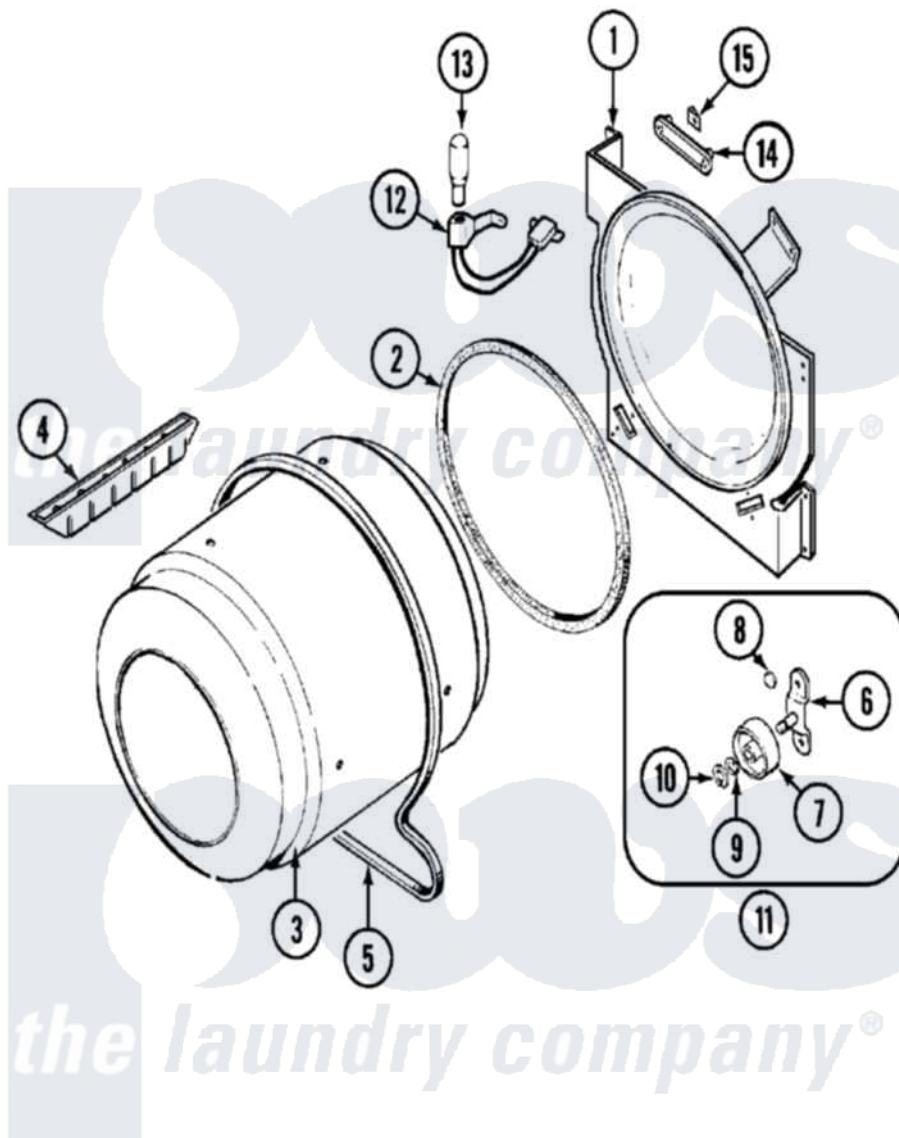

# Magic Chef CYG4000AWS 05 - TUMBLER

Magic Chef [Residential Magic Chef CYG4000AWS Dryer Parts](#) Parts Diagram 05 - TUMBLER  
 Click on the part number to view part

Item	Original Part Number	Replaced By	Status	Part Description
1	25-7733	<a href="#">681414</a>		Screw, 10AB X 1/2
"	<a href="#">LA-1054</a>			Dryer Bulkhead Kit
2	53-0281	<a href="#">31001747</a>		Seal Assembly
3	<a href="#">53-1250</a>			Cylinder
4	25-7759	<a href="#">3196164</a>		Screw
"	Y02100002		Not Available	BAFFLE (WHT)
5	31531589	<a href="#">341241</a>		Belt
6	25-7101	<a href="#">3351614</a>		Screw, Gearcase Cover Mounting
"	<a href="#">53-0197</a>			Support Assembly-Cylinder Rear
7	<a href="#">31001096</a>			Roller
8	<a href="#">25-7813</a>			Spacer
9	<a href="#">25-7814</a>			Washer
10	<a href="#">25-7854</a>			Ring, Retaining
11	<a href="#">LA-1008</a>			Rr Roller Kit
12	<a href="#">53-1580</a>			Receptacle Assembly

"	<a href="#">25-3457</a>		Screw, Sems
13	53-0570	<a href="#">A3167501</a>	Lamp Oven, Int.
14	<a href="#">53-0174</a>		Lens, Bulb
15	25-3562	<a href="#">3195558</a>	Nut