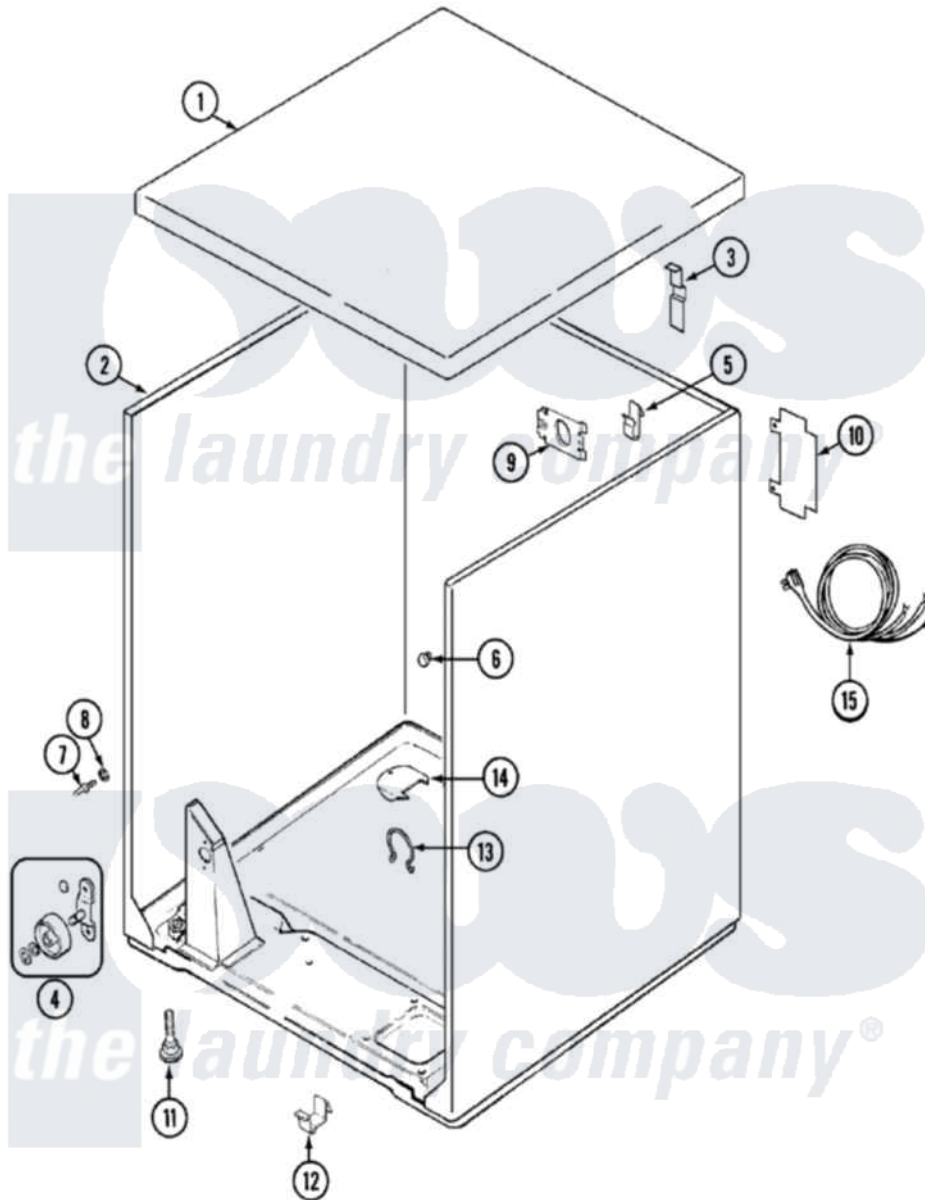

Magic Chef CYG4000AWW 01 - CABINET

Magic Chef [Residential Magic Chef CYG4000AWW Dryer Parts](#) Parts Diagram 01 - CABINET
 Click on the part number to view part

Item	Original Part Number	Replaced By	Status	Part Description
1	31001423			Top, Cabinet
2	53-2559	31001714		Cabinet And Base Assembly
"	31001714			Cabinet And Base Assembly
3	63-5712			Hinge, Cabinet Top
"	25-3092	90767		Screw, 8A X 3/8 HeX Washer Head Tapping
4	LA-1008			Rr Roller Kit
"	LA-1007	12002126		Reinforcement Brace/Glide Kit
5	25-3034			Clip, Wiring
6	33-2653			Bumper, Cabinet
7	53-0643			Pin, Locator
8	53-0200			Sleeve, Locator Pin
"	25-0224	3400029		Nut, Adapter Plate
9	25-7828	489483		Screw 10-32 X 1/2
"	53-0135		Not Available	SUPPORT, POWER CORD
10	53-0284			Cover, Terminal
				Screw, 8A X 3/8 HeX Washer

"	25-7857	90767	Screw, on a 3/8 inch washer Head Tapping
11	63-5519	Not Available	LEG, LEVELING
12	53-0120		Clip, Front Panel
13	25-7027	16515	Clip
14	53-1921		Shield, Wiring
"	25-7741	W10116760	Screw
15	63-6259	31001547	Cord, Power