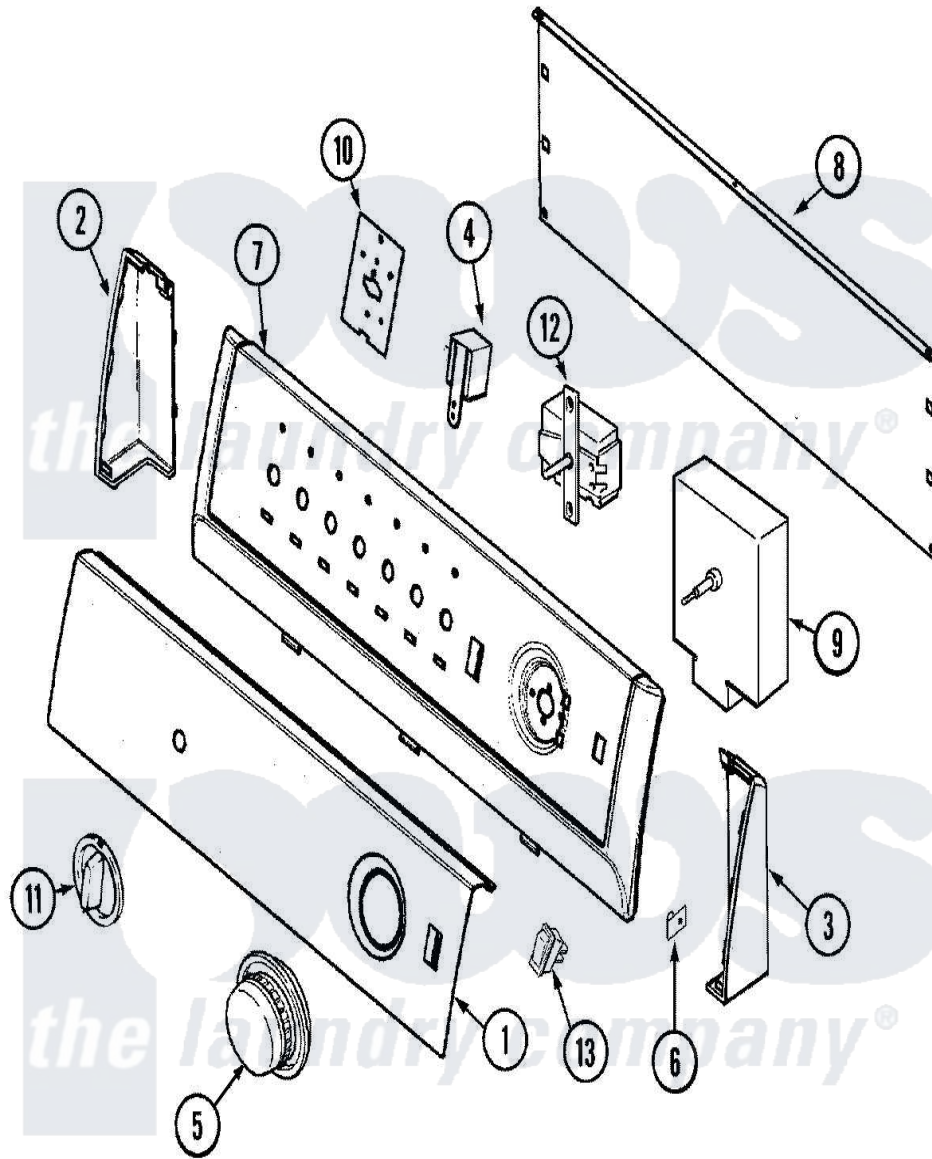

Magic Chef CYG4000AWW 02 - CONTROL PANEL

Magic Chef [Residential Magic Chef CYG4000AWW Dryer Parts](#) Parts Diagram 02 - CONTROL PANEL
 Click on the part number to view part

Item	Original Part Number	Replaced By	Status	Part Description
1	31001384			Panel, Control
2	21001546			Endcap, Panel
"	25-3092	90767		Screw, 8A X 3/8 HeX Washer Head Tapping
3	25-3092	90767		Screw, 8A X 3/8 HeX Washer Head Tapping
"	21001547			Endcap, Panel
4	53-1639			Buzzer Assembly
5	31001388			Knob/Skirt, Timer
6	25-7851			Speedclip, End Cap To Top
7	21001553			Frame
8	21001527			Shield, Rear
"	25-3457			Screw, Sems
"	25-3092	90767		Screw, 8A X 3/8 HeX Washer Head Tapping
9	53-1815	31001513		Timer
10	21001517			Shield, Control

11	21001544		Knob, Selector	
12	31001348	31001449	Switch, Selector	
13	21001902		Switch, Rocker	
NI	21001419		Not Available	MANUAL, LAUNDERING TIPS
"	31001414		Not Available	MANUAL, USE & CARE
"	31001459		Not Available	MANUAL, USE & CARE (SPAN)