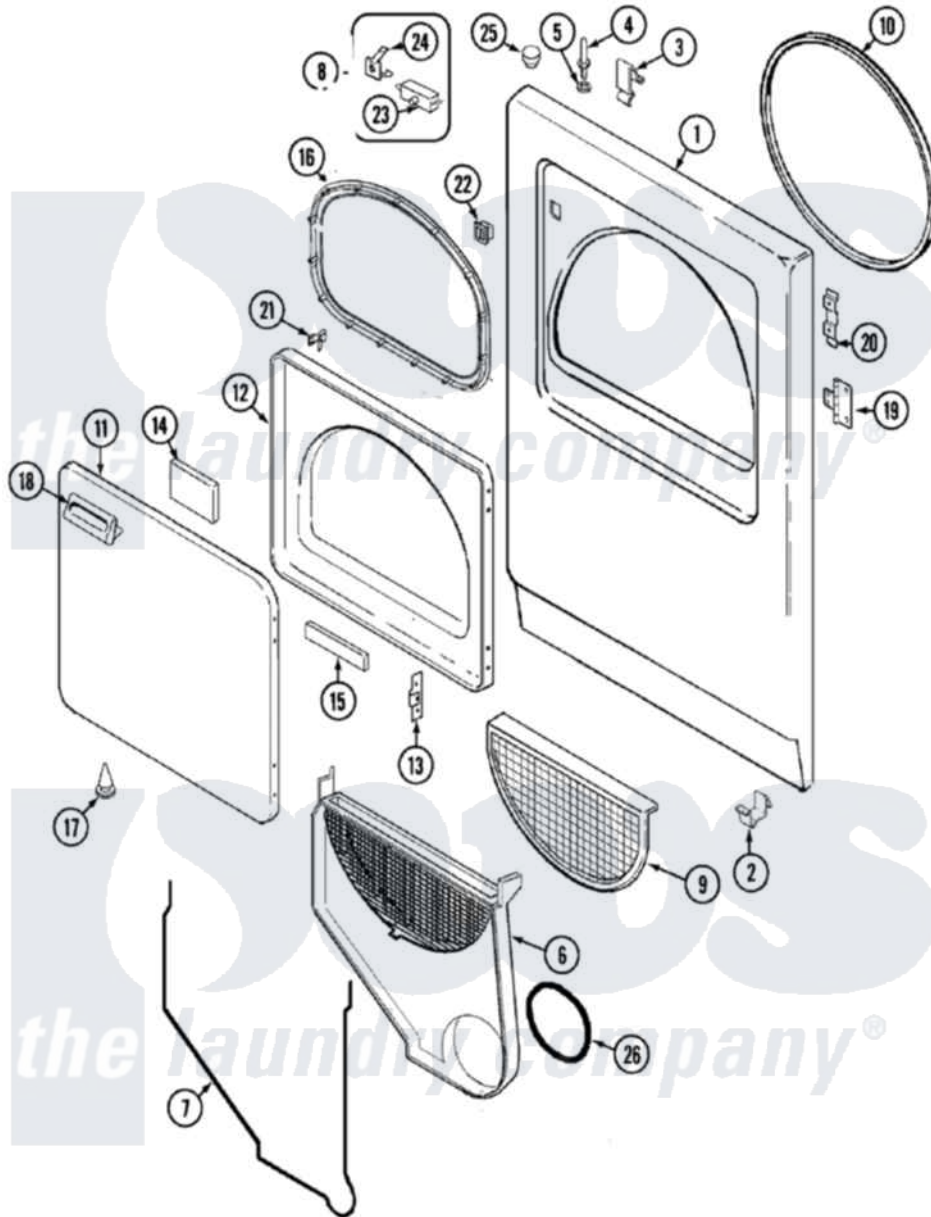

Magic Chef CYG4000AWW 03 - DOOR

Magic Chef [Residential Magic Chef CYG4000AWW Dryer Parts](#) Parts Diagram 03 - DOOR
 Click on the part number to view part

Item	Original Part Number	Replaced By	Status	Part Description
1	12001189	31001771		Panel, Front
2	53-0120			Clip, Front Panel
3	25-7220			Clip, Cabinet Top
4	53-0643			Pin, Locator
5	53-0200			Sleeve, Locator Pin
"	25-0224	3400029		Nut, Adapter Plate
6	12001324			Duct Kit, Collector
"	25-7810	415013-35		Screw
7	53-0204			Seal
8	LA-1005			Switch Kit
9	53-0918			Filter, Lint
10	53-0281	31001747		Seal Assembly
11	25-7770	3196169		Screw, Element
"	53-0154			Panel, Outer Door
12	53-0912		Not Available	PANEL, INNER DOOR (WHT)
13	53-0119			Clip, Hinge

14	53-1490		Door Pad
15	53-1491		Door Pad
16	53-0648	31001529	Seal, Door
17	25-7889		Plug Button
18	25-7810	415013-35	Screw
"	53-0927		Handle, Door
19	25-7809		Screw, No.6-20 1/2 Flthd Torx
"	53-1492		Hinge, Dryer Door
20	53-0121	Not Available	TWIN NUT
21	53-2364	LA-1003	Door Catch Kit
"	LA-1003		Door Catch Kit
22	53-0187	LA-1003	Door Catch Kit
23	53-0148		Switch, Door
24	63-5990	31001319	Clip, Switch
25	33-2653		Bumper, Cabinet
26	53-0203	12001324	Duct Kit, Collector