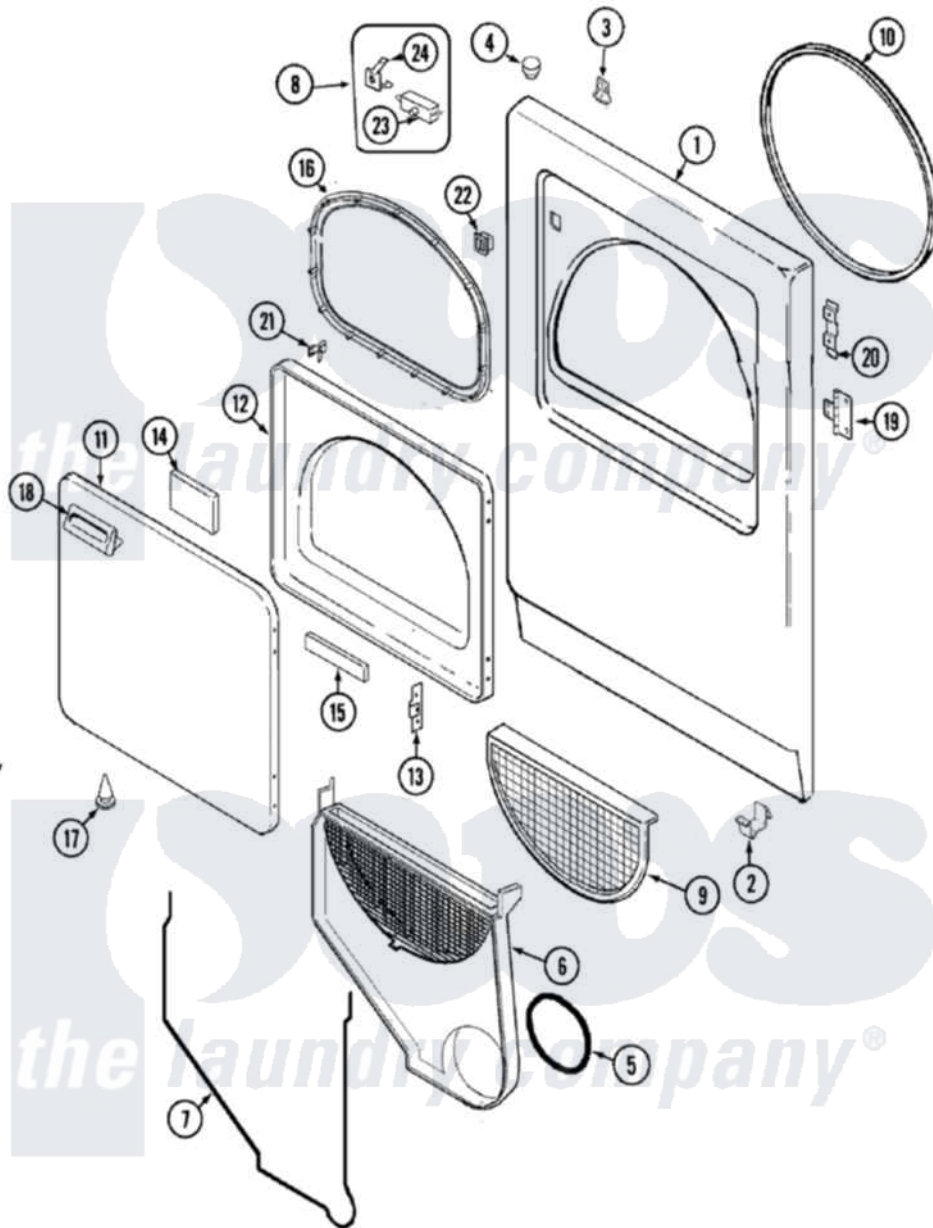

Magic Chef CYG4000AWW 04 - DOOR (SERIES 11)

Magic Chef [Residential Magic Chef CYG4000AWW Dryer Parts](#) Parts Diagram 04 - DOOR (SERIES 11)
 Click on the part number to view part

| Item | Original Part Number | Replaced By | Status | Part Description |
|------|--------------------------|---------------------------|---------------|-------------------------|
| 1 | 53-0726 | 31001771 | | Panel, Front |
| 2 | 53-0120 | | | Clip, Front Panel |
| 3 | 31001526 | | | Lock, Top |
| 4 | 33-2653 | | | Bumper, Cabinet |
| 5 | 53-0203 | 12001324 | | Duct Kit, Collector |
| 6 | 25-7810 | 415013-35 | | Screw |
| " | 12001324 | | | Duct Kit, Collector |
| 7 | 53-0204 | | | Seal |
| 8 | LA-1005 | | | Switch Kit |
| 9 | 53-0918 | | | Filter, Lint |
| 10 | 53-0281 | 31001747 | | Seal Assembly |
| 11 | 25-7770 | 3196169 | | Screw, Element |
| " | 53-0154 | | | Panel, Outer Door |
| 12 | 53-0912 | | Not Available | PANEL, INNER DOOR (WHT) |
| 13 | 53-0119 | | | Clip, Hinge |
| 14 | 53-1490 | | | Door Pad |

| | | | |
|----|-------------------------|---------------------------|-------------------------------|
| 15 | 53-1491 | | Door Pad |
| 16 | 53-0648 | 31001529 | Seal, Door |
| 17 | 25-7889 | | Plug Button |
| 18 | 25-7810 | 415013-35 | Screw |
| " | 53-0927 | | Handle, Door |
| 19 | 25-7809 | | Screw, No.6-20 1/2 Flthd Torx |
| " | 53-1492 | | Hinge, Dryer Door |
| 20 | 53-0121 | Not Available | TWIN NUT |
| 21 | 53-2364 | LA-1003 | Door Catch Kit |
| 22 | 53-0187 | LA-1003 | Door Catch Kit |
| 23 | 53-0147 | 53-0148 | Switch, Door |
| 24 | 63-5990 | 31001319 | Clip, Switch |