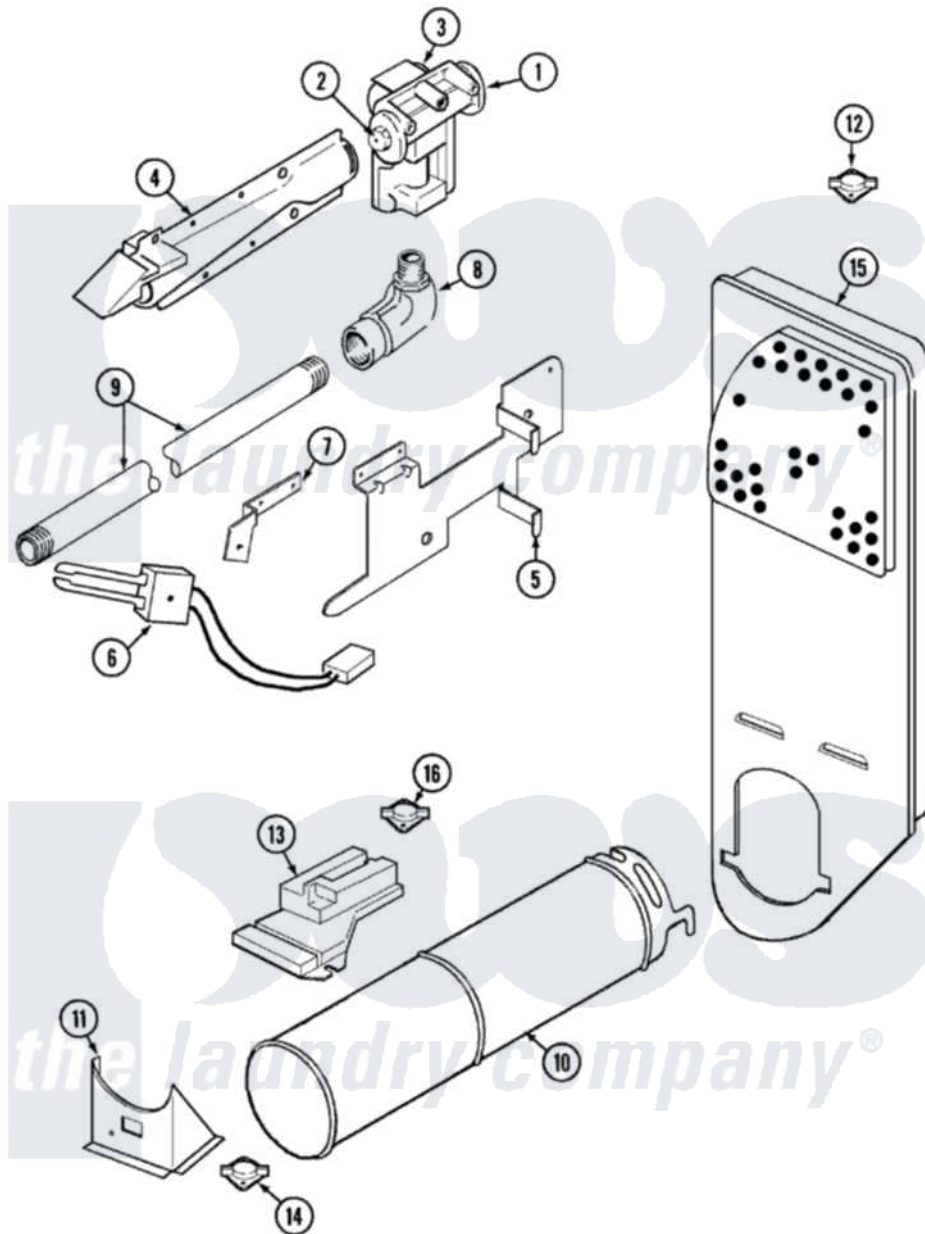

Magic Chef CYG4000AWW 05 - GAS CARRYING

Magic Chef [Residential Magic Chef CYG4000AWW Dryer Parts](#) Parts Diagram 05 - GAS CARRYING
 Click on the part number to view part

Item	Original Part Number	Replaced By	Status	Part Description
1	60-6846			Union Nut
"	31001368		Not Available	TAIL PIECE
"	31001485			Valve, Gas
2	63-3570			Burner Orifice
3	63-6615	279834		Coil-Valve
"	63-6614	279834		Coil-Valve
4	63-6682	31001784		Burner
5	53-0140			Mtg Bracket
"	25-3034			Clip, Wiring
"	25-7741	W10116760		Screw
6	25-7744	8281196		Screw
"	53-0689	31001556		Igniter
7	25-2134	W10116760		Screw
"	53-0686		Not Available	BRACKET
8	33001842	3406051		Elbow Union Assembly
9	53-2362	31001777		Main Gas L

10	25-7741	W10116760	Screw
"	53-1884		Housing, Heater
11	25-3092	90767	Screw, 8A X 3/8 HeX Washer Head Tapping
"	53-2363		Support, Heater Housing
12	31001088		Thermostat, Control
"	25-0168		Screw
13	63-5013	338906	Radiant, Sensor
"	25-2134	W10116760	Screw
14	LA-1053		Fuse Kit, Thermal
"	25-0168		Screw
15	53-1706		Inlet Air Duct Assembly
"	25-7741	W10116760	Screw
16	53-1096	LA-1053	Fuse Kit, Thermal
NI	12001031		Conversion Kit
"	63-6766		Conversion Kit