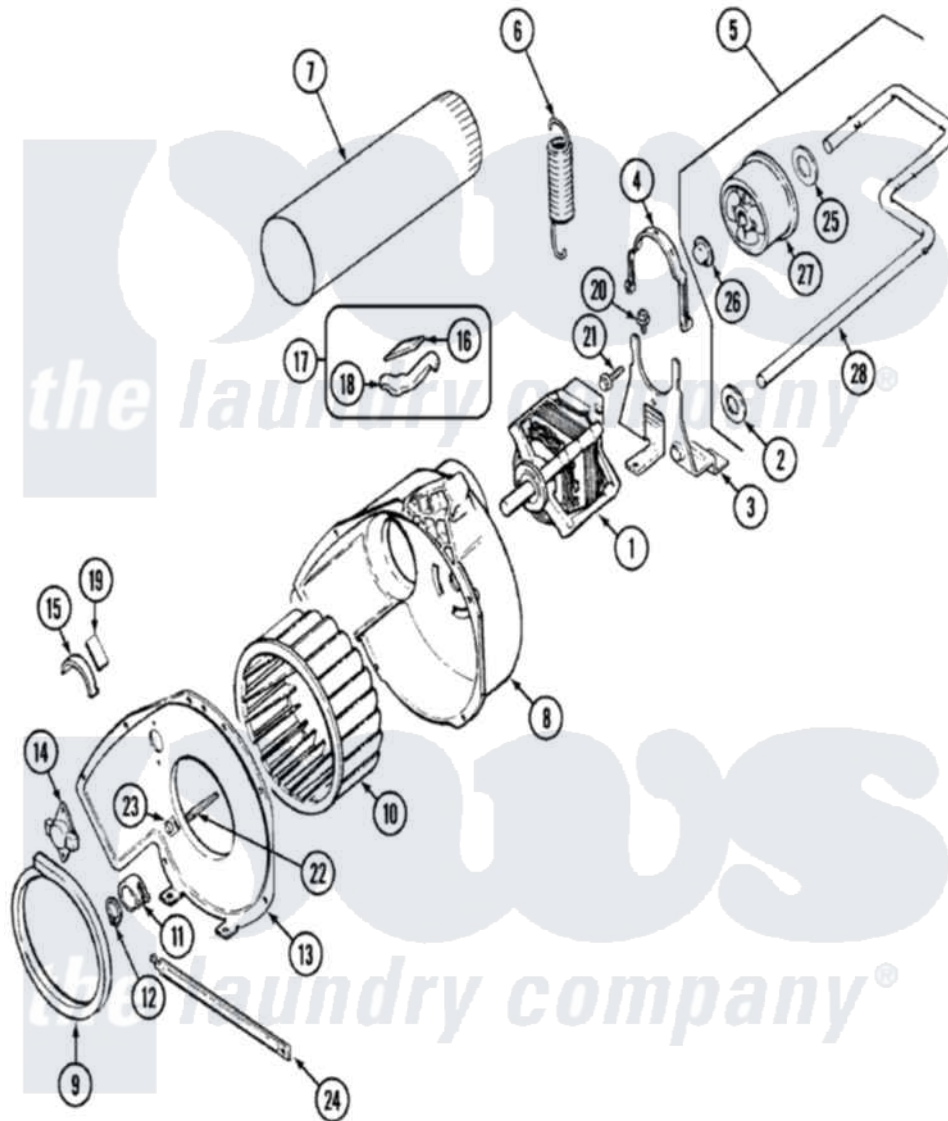

Magic Chef CYG4000AWW 06 - MOTOR & DRIVE

Magic Chef [Residential Magic Chef CYG4000AWW Dryer Parts](#) Parts Diagram 06 - MOTOR & DRIVE
 Click on the part number to view part

Item	Original Part Number	Replaced By	Status	Part Description
1	31001316	W10410996		Motor-Drve
"	53-0932	31001535		Pulley, Motor
2	25-7815			Washer
3	25-7732	681414		Screw, 10AB X 1/2
"	53-1932	31001570		Bracket, Motor
4	53-0214	660658		Clamp, Motor Mounting 343481 685441
5	53-2287			Idler Assembly
6	53-2209	31001465		Spring, Idler
7	25-2134	W10116760		Screw
"	53-0134			Duct, Exhaust
8	53-1801			Housing, Blower
9	53-0203	12001324		Duct Kit, Collector
10	31001317			Wheel, Blower
11	25-7823	312967		Clamp, Blower Housing
12	25-7855			Ring, Retaining
13	25-7435	33002917		Screw, No.10-16

"	53-1934		Cover, Blower Housing
14	31001192		Thermostat, Control
"	25-2134	W10116760	Screw
15	53-2273	31001470	Glide, Tumbler
16	53-0724	31001356	Pad, Glide
17	LA-1006		Glide Kit, Tumbler
18	53-2272	31001469	Glide, Tumbler
19	53-1684	31001356	Pad, Glide
20	25-7963	31001571	Screw, 10-24 x 0700 Hxwshrd Ty
21	25-7674		Screw
22	53-1026		Guide, Vane Inlet
23	25-3457		Screw, Sems
24	53-1625		Brace, Tumbler Support
25	25-7815		Washer
26	25-7957		Pushnut
27	53-1628	31001344	Pulley, Idler
28	53-2250	53-2287	Idler Assembly