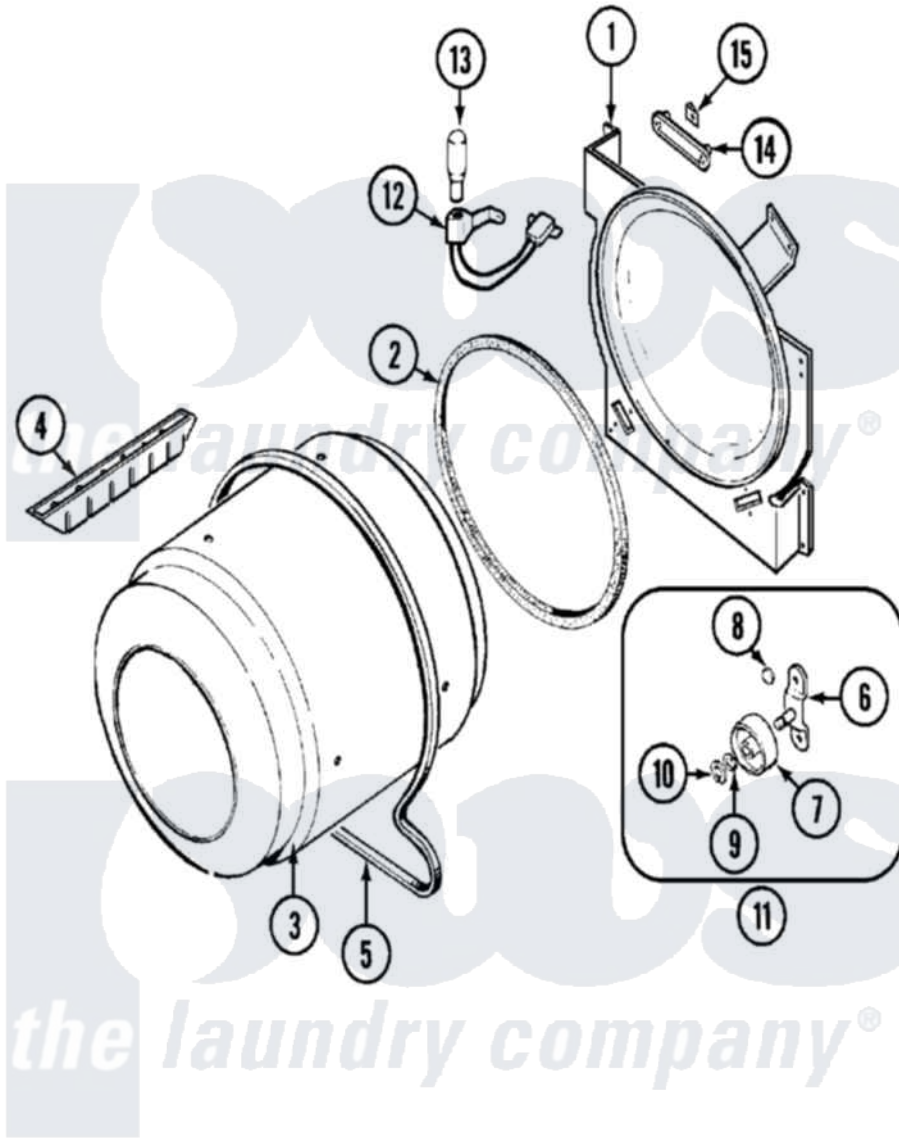

Magic Chef CYG4000AWW 07 - TUMBLER

Magic Chef [Residential Magic Chef CYG4000AWW Dryer Parts](#) Parts Diagram 07 - TUMBLER
 Click on the part number to view part

Item	Original Part Number	Replaced By	Status	Part Description
1	25-7733	681414		Screw, 10AB X 1/2
"	LA-1054			Dryer Bulkhead Kit
2	53-0281	31001747		Seal Assembly
3	53-1250			Cylinder
4	25-7759	3196164		Screw
"	Y02100002		Not Available	BAFFLE (WHT)
5	31531589	341241		Belt
6	25-7101	3351614		Screw, Gearcase Cover Mounting
"	53-0197			Support Assembly-Cylinder Rear
7	31001096			Roller
8	25-7813			Spacer
9	25-7814			Washer
10	25-7854			Ring, Retaining
11	LA-1008			Rr Roller Kit
12	53-1580			Receptacle Assembly

"	25-3457		Screw, Sems
13	53-0570	A3167501	Lamp Oven, Int.
14	53-0174		Lens, Bulb
15	25-3562	3195558	Nut