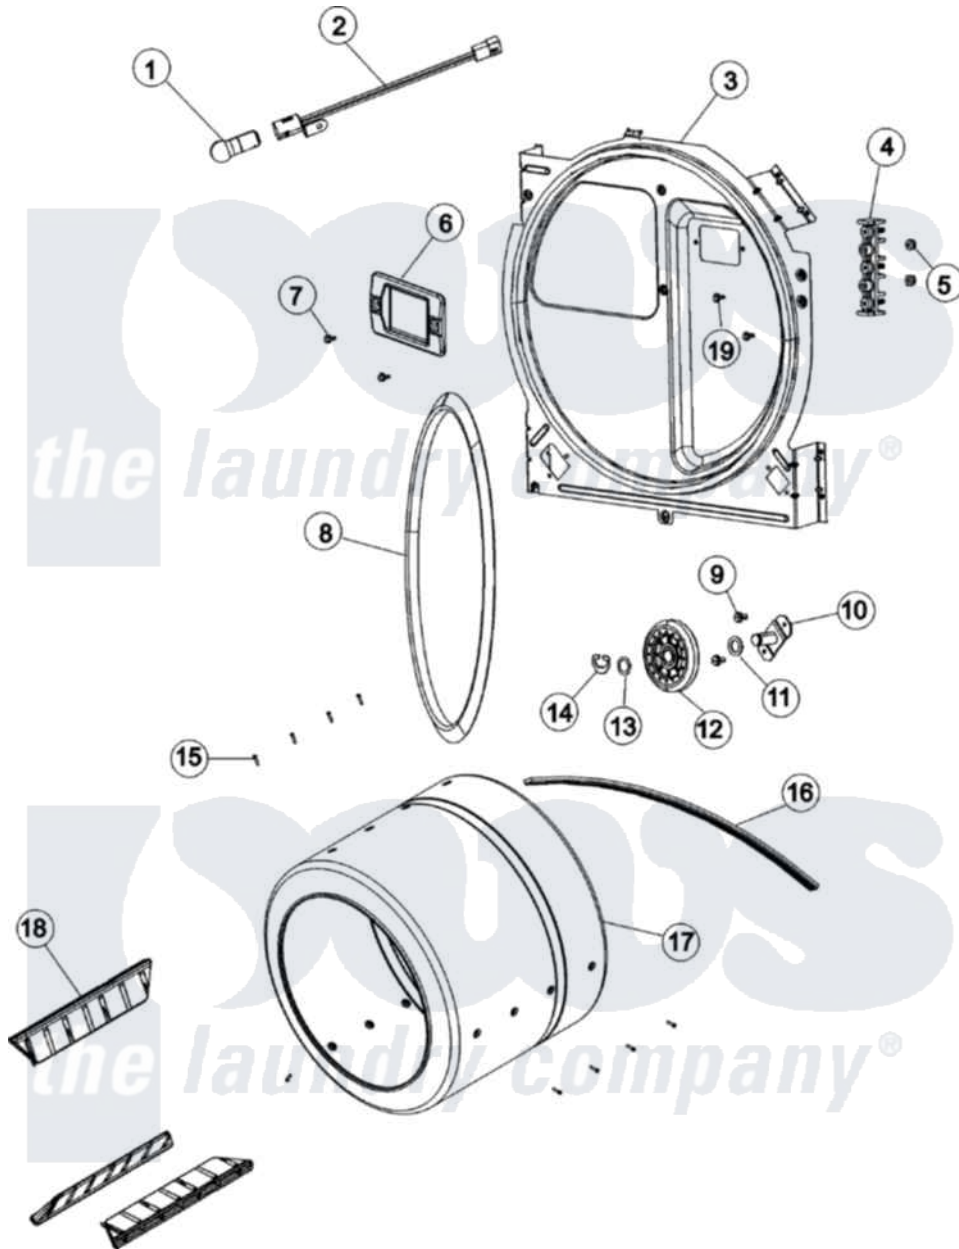

# Magic Chef CYG4000AWW 08 - TUMBLER (SERIES 12)

Magic Chef [Residential Magic Chef CYG4000AWW Dryer Parts](#) Parts Diagram 08 - TUMBLER (SERIES 12)  
 Click on the part number to view part

Item	Original Part Number	Replaced By	Status	Part Description
1	<a href="#">31001575</a>			Bulb, Cylinder Light
2	31001579		Not Available	RECEPTACLE ASM, CYLINDER LIGHT
3	<a href="#">31001581</a>			Bulkhead With Seal
4	<a href="#">53-1250</a>			Cylinder
5	53-1249		Not Available	BAFFLE, WHITE
6	31001585		Not Available	LENS, CYLINDER LIGHT
7	31001580	<a href="#">313806</a>		Screw
8	31001548	<a href="#">31001747</a>		Seal Assembly
9	25-7101	<a href="#">3351614</a>		Screw, Gearcase Cover Mounting
10	<a href="#">53-0197</a>			Support Assembly-Cylinder Rear
11	<a href="#">31001583</a>			Spacer, Roller
12	<a href="#">31001096</a>			Roller
13	<a href="#">25-7814</a>			Washer
14	<a href="#">25-7854</a>			Ring, Retaining