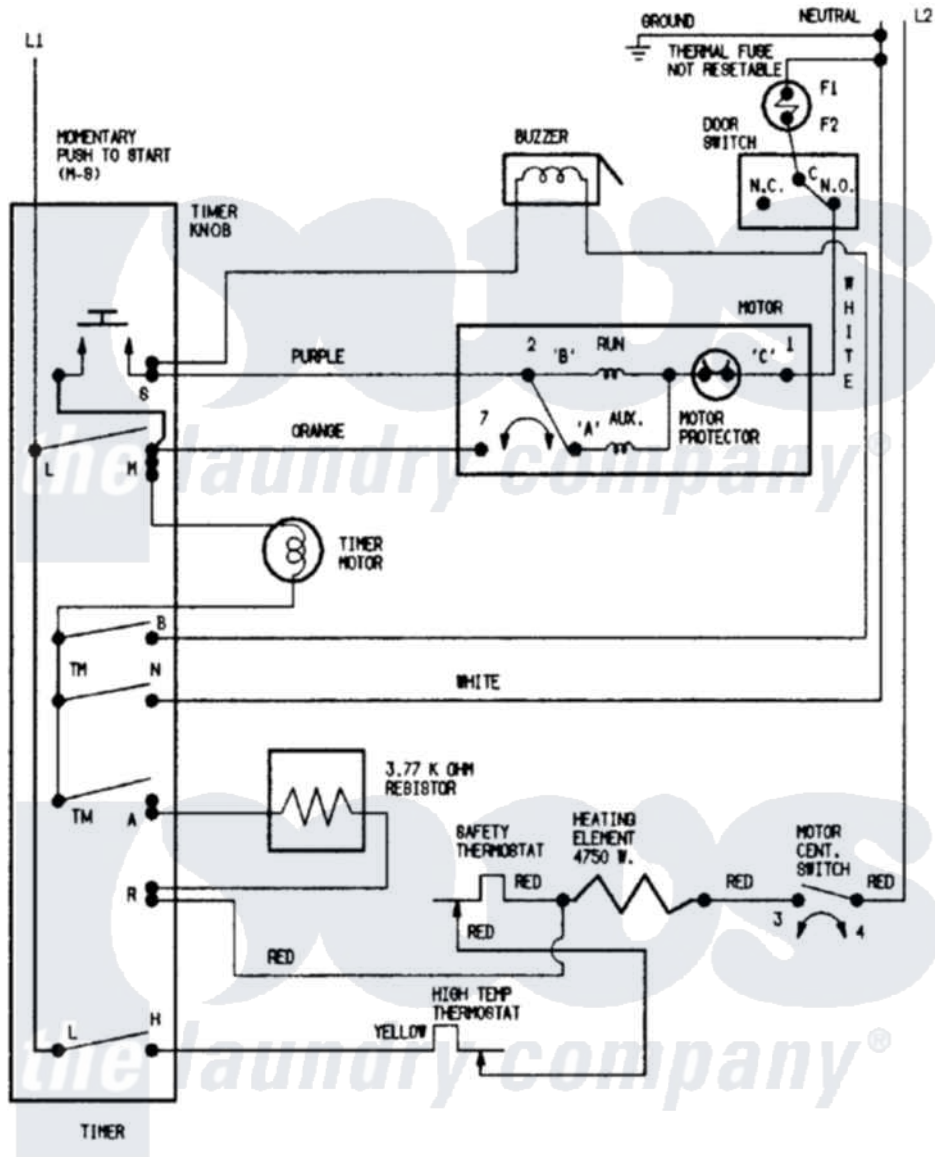

# Magic Chef CYG4000AWW 09 - WIRING INFORMATION

Magic Chef [Residential Magic Chef CYG4000AWW Dryer Parts](#) Parts Diagram 09 - WIRING INFORMATION  
 Click on the part number to view part

Item	Original Part Number	Replaced By	Status	Part Description
NI	15002630		Not Available	WIRING INFORMATION