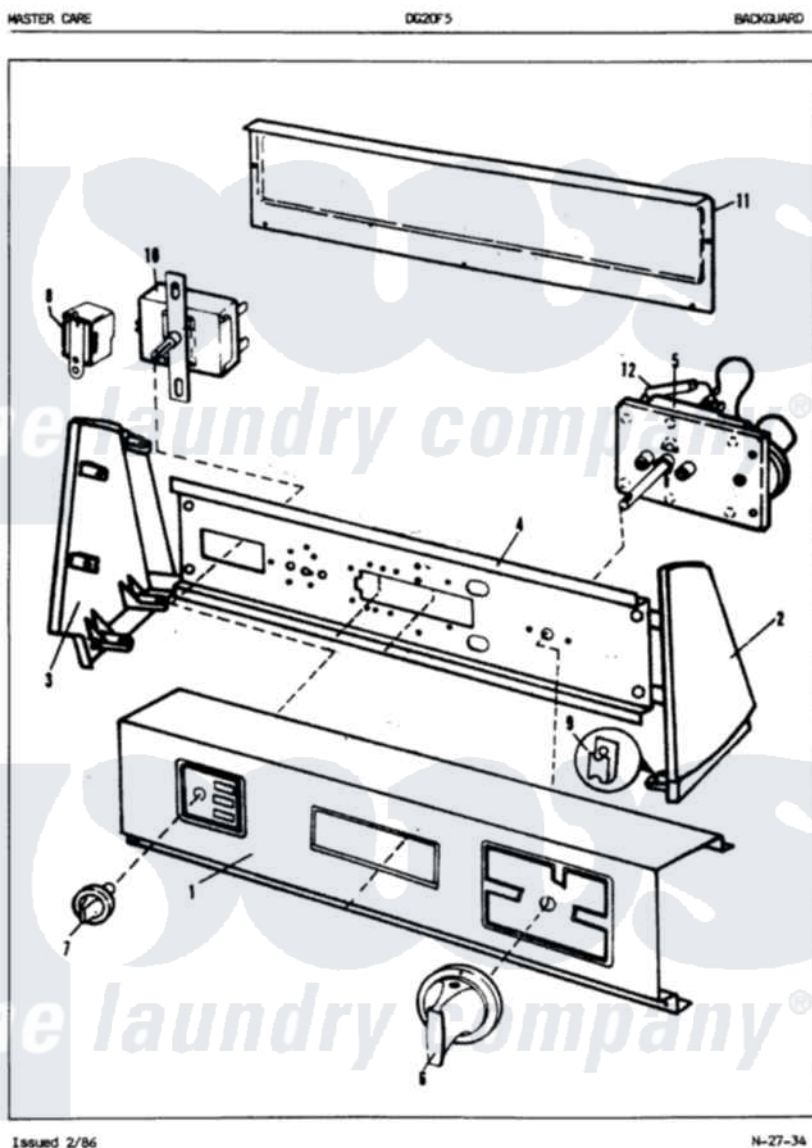

Magic Chef DG20F5AM 01 - CONTROL PANEL (REV. A-H)

Issued 2/86

N-27-34

Magic Chef [Residential Magic Chef DG20F5AM Dryer Parts](#) Parts Diagram 01 - CONTROL PANEL (REV. A-H)
 Click on the part number to view part

Item	Original Part Number	Replaced By	Status	Part Description
1	25-7702			Speedclip, End Cap To Control Panel
"	53-1016		Not Available	CONTROL PANEL
"	53-0825		Not Available	CONTROL PANEL
"	25-7793			Screw
2	53-0265			LH Endcap
3	25-7760			Screw
"	53-0236		Not Available	RH ENDCAP TRIM
"	53-0237		Not Available	LH ENDCAP TRIM
"	53-0264			RH Endcap
4	25-7702			Speedclip, End Cap To Control Panel
"	53-0365	53-1676		Shield, Control
"	25-3092	90767		Screw, 8A X 3/8 HeX Washer Head Tapping
5	53-0545		Not Available	TIMER
"	63-6752		Not Available	TIMER MOTOR

"	53-0656		Not Available	TIMER
"	25-0088	489483		Screw 10-32 X 1/2
6	53-0470		Not Available	TIMER KNOB
"	53-0653	31001219		Knob Ski
"	53-0654	31001219		Knob Ski
"	25-6044			Set Screw
7	35-0281		Not Available	SELECTOR KNOB
"	35-0168		Not Available	SELECTOR KNOB
8	25-3092	90767		Screw, 8A X 3/8 HeX Washer Head Tapping
"	63-6731	53-1639		Buzzer Assembly
9	25-7702			Speedclip, End Cap To Control Panel
10	53-0394	53-1264		Rotary Switch
"	25-3092	90767		Screw, 8A X 3/8 HeX Washer Head Tapping
11	25-7851			Speedclip, End Cap To Top
"	25-7852			Speedclip, Rr Shld To End Cap
"	53-0268	21001460		Shield, Rear
"	25-7697	25-2219		Screw
"	25-7435	33002917		Screw, No.10-16
"	25-3457			Screw, Sems
"	25-3092	90767		Screw, 8A X 3/8 HeX Washer Head Tapping
"	34-9487		Not Available	PLATE, REINFORCEMENT