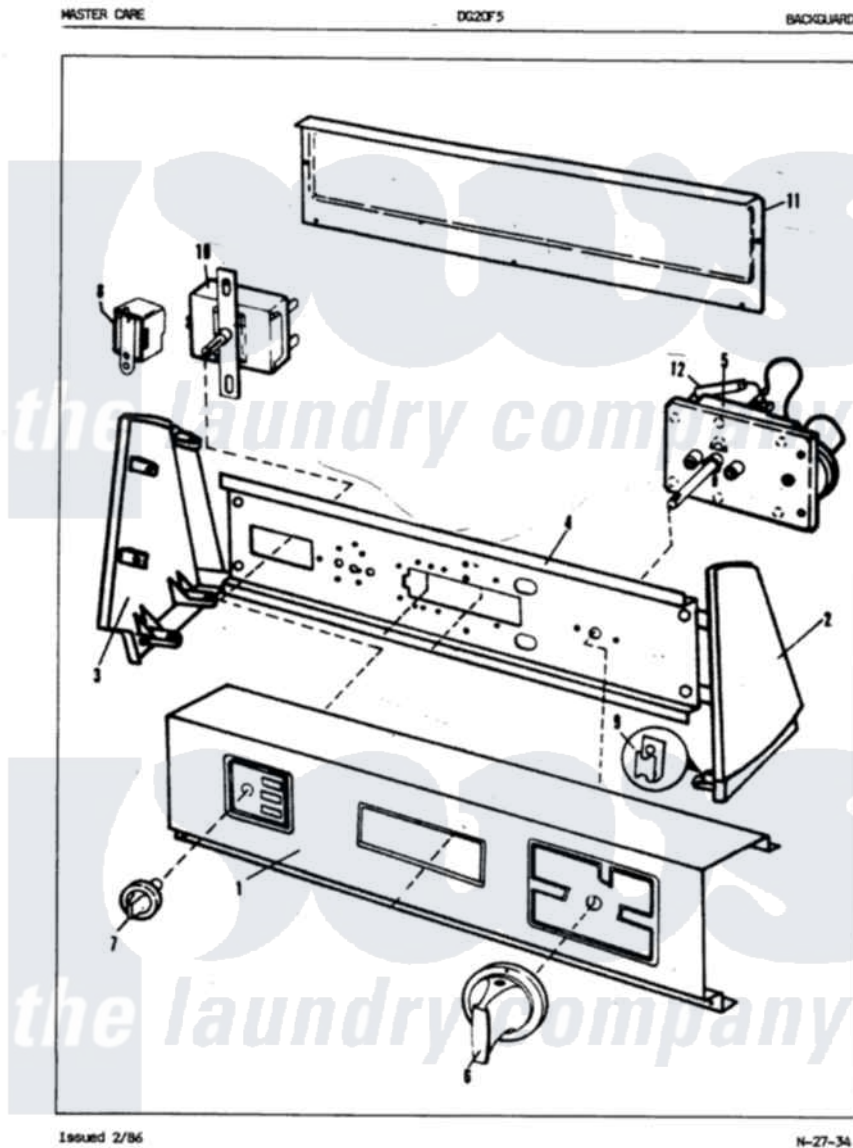

Magic Chef DG20F5AM 02 - CONTROL PANEL (REV. J)

Magic Chef [Residential Magic Chef DG20F5AM Dryer Parts](#) Parts Diagram 02 - CONTROL PANEL (REV. J)
 Click on the part number to view part

Item	Original Part Number	Replaced By	Status	Part Description
1	25-7702			Speedclip, End Cap To Control Panel
"	53-0825		Not Available	CONTROL PANEL
"	25-7793			Screw
2	53-0265			LH Endcap
3	25-7760			Screw
"	53-0237		Not Available	LH ENDCAP TRIM
"	53-0264			RH Endcap
"	53-0236		Not Available	RH ENDCAP TRIM
4	53-0365	53-1676		Shield, Control
"	25-7702			Speedclip, End Cap To Control Panel
"	25-3092	90767		Screw, 8A X 3/8 HeX Washer Head Tapping
5	25-0088	489483		Screw 10-32 X 1/2
"	53-0545		Not Available	TIMER
"	63-6752		Not Available	TIMER MOTOR

6	53-0470	Not Available	TIMER KNOB
"	25-6044		Set Screw
7	35-0281	Not Available	SELECTOR KNOB
"	35-0168	Not Available	SELECTOR KNOB
8	25-3092	90767	Screw, 8A X 3/8 HeX Washer Head Tapping
"	63-6731	53-1639	Buzzer Assembly
9	25-7702		Speedclip, End Cap To Control Panel
10	53-0394	53-1264	Rotary Switch
"	25-3092	90767	Screw, 8A X 3/8 HeX Washer Head Tapping
11	34-9487	Not Available	PLATE, REINFORCEMENT
"	25-3092	90767	Screw, 8A X 3/8 HeX Washer Head Tapping
"	25-3457		Screw, Sems
"	25-7435	33002917	Screw, No.10-16
"	25-7697	25-2219	Screw
"	25-7852		Speedclip, Rr Shld To End Cap
"	53-0268	21001460	Shield, Rear
"	25-7851		Speedclip, End Cap To Top