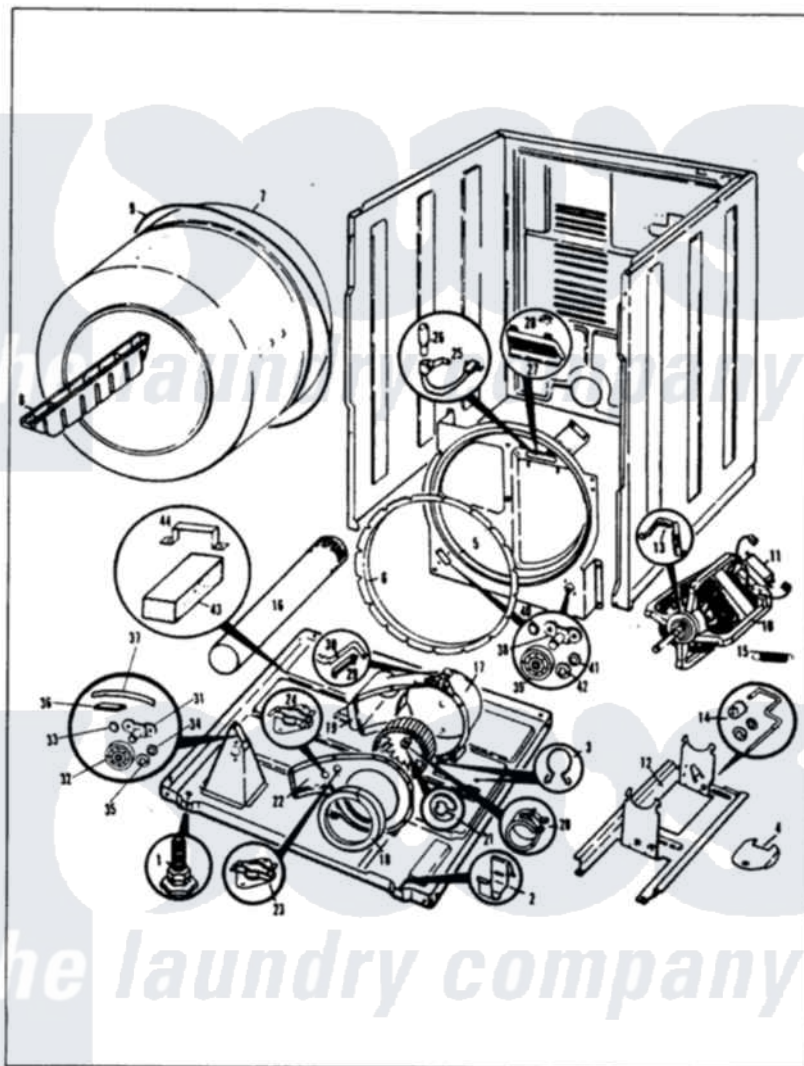

# Magic Chef DG20F5AM 04 - CYLINDER & DRIVE (REV. J)

MASTER CARE DG20F5 CYLINDER & DRIVE

Issued 2/86

H-27-25

Magic Chef Residential Magic Chef DG20F5AM Dryer Parts Parts Diagram 04 - CYLINDER & DRIVE (REV. J)  
 Click on the part number to view part

Item	Original Part Number	Replaced By	Status	Part Description
1	63-5519		Not Available	LEG, LEVELING
2	<a href="#">53-0120</a>			Clip, Front Panel
3	25-7027	<a href="#">16515</a>		Clip
4	25-7741	<a href="#">W10116760</a>		Screw
"	53-0153		Not Available	SHIELD, WIRING
5	25-7733	<a href="#">681414</a>		Screw, 10AB X 1/2
"	53-0131	<a href="#">LA-1054</a>		Dryer Bulkhead Kit
6	53-0218	<a href="#">31001747</a>		Seal Assembly
7	53-0178	<a href="#">53-1250</a>		Cylinder
8	25-7759	<a href="#">3196164</a>		Screw
"	53-0117		Not Available	BAFFLE, GRAY
9	<a href="#">LA-1004</a>			Motor Mtg. Kit
"	53-0186	<a href="#">341241</a>		Belt
10	53-0189	<a href="#">LA-1004</a>		Motor Mtg. Kit
11	<a href="#">53-0332</a>			Motor Switch
"	73-0467		Not Available	MOTOR SWITCH