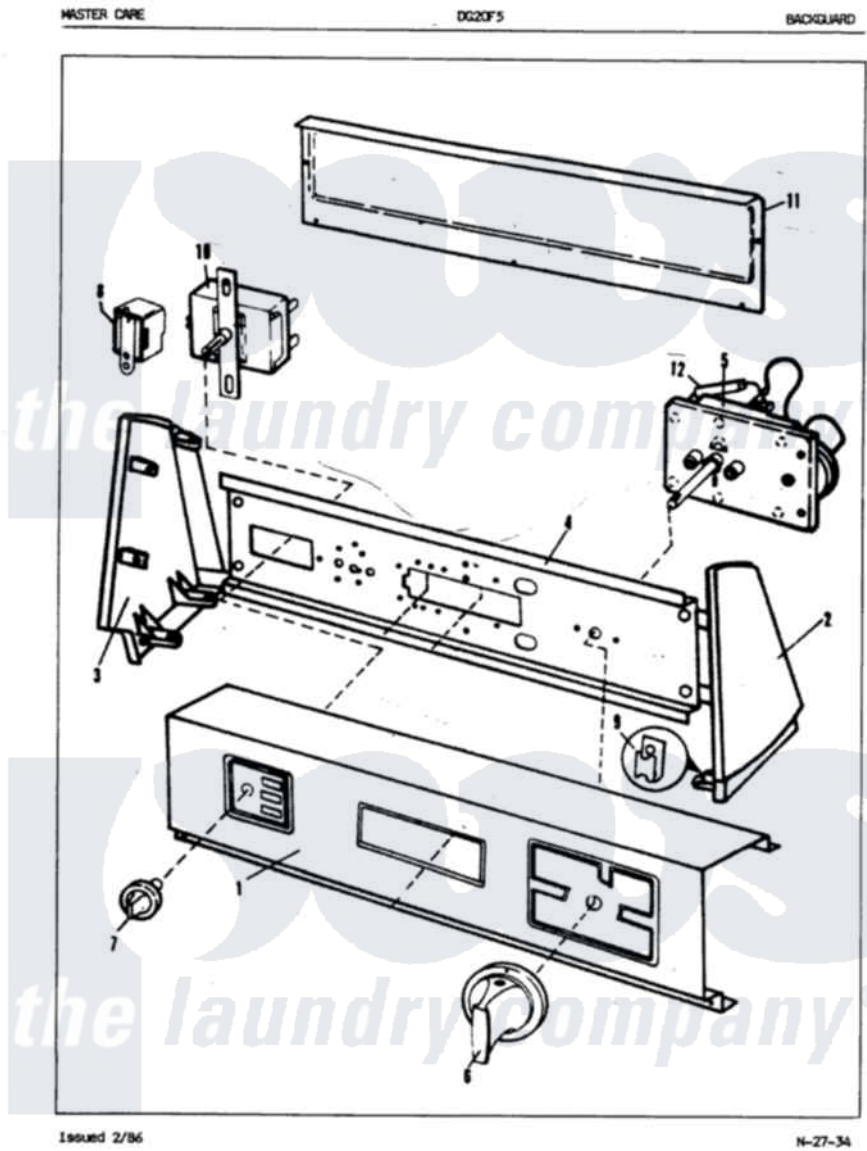

Magic Chef DG20F5FA 01 - CONTROL PANEL (REV. J)

Magic Chef [Residential Magic Chef DG20F5FA Dryer Parts](#) Parts Diagram 01 - CONTROL PANEL (REV. J)
 Click on the part number to view part

Item	Original Part Number	Replaced By	Status	Part Description
1	25-7702			Speedclip, End Cap To Control Panel
"	25-7793			Screw
2	53-0265			LH Endcap
3	25-7760			Screw
"	53-0236		Not Available	RH ENDCAP TRIM
"	53-0264			RH Endcap
"	53-0237		Not Available	LH ENDCAP TRIM
4	25-3092	90767		Screw, 8A X 3/8 HeX Washer Head Tapping
"	53-0365	53-1676		Shield, Control
"	25-7702			Speedclip, End Cap To Control Panel
5	25-0088	489483		Screw 10-32 X 1/2
"	53-0545		Not Available	TIMER
"	63-6752		Not Available	TIMER MOTOR
6	53-0470		Not Available	TIMER KNOB

"	25-6044		Set Screw
7	35-0281	Not Available	SELECTOR KNOB
"	35-0168	Not Available	SELECTOR KNOB
8	63-6731	53-1639	Buzzer Assembly
"	25-3092	90767	Screw, 8A X 3/8 HeX Washer Head Tapping
9	25-7702		Speedclip, End Cap To Control Panel
10	25-3092	90767	Screw, 8A X 3/8 HeX Washer Head Tapping
"	53-0394	53-1264	Rotary Switch
11	25-3092	90767	Screw, 8A X 3/8 HeX Washer Head Tapping
"	25-3457		Screw, Sems
"	25-7435	33002917	Screw, No.10-16
"	25-7697	25-2219	Screw
"	25-7852		Speedclip, Rr Shld To End Cap
"	34-9487	Not Available	PLATE, REINFORCEMENT
"	53-0268	21001460	Shield, Rear
"	25-7851		Speedclip, End Cap To Top